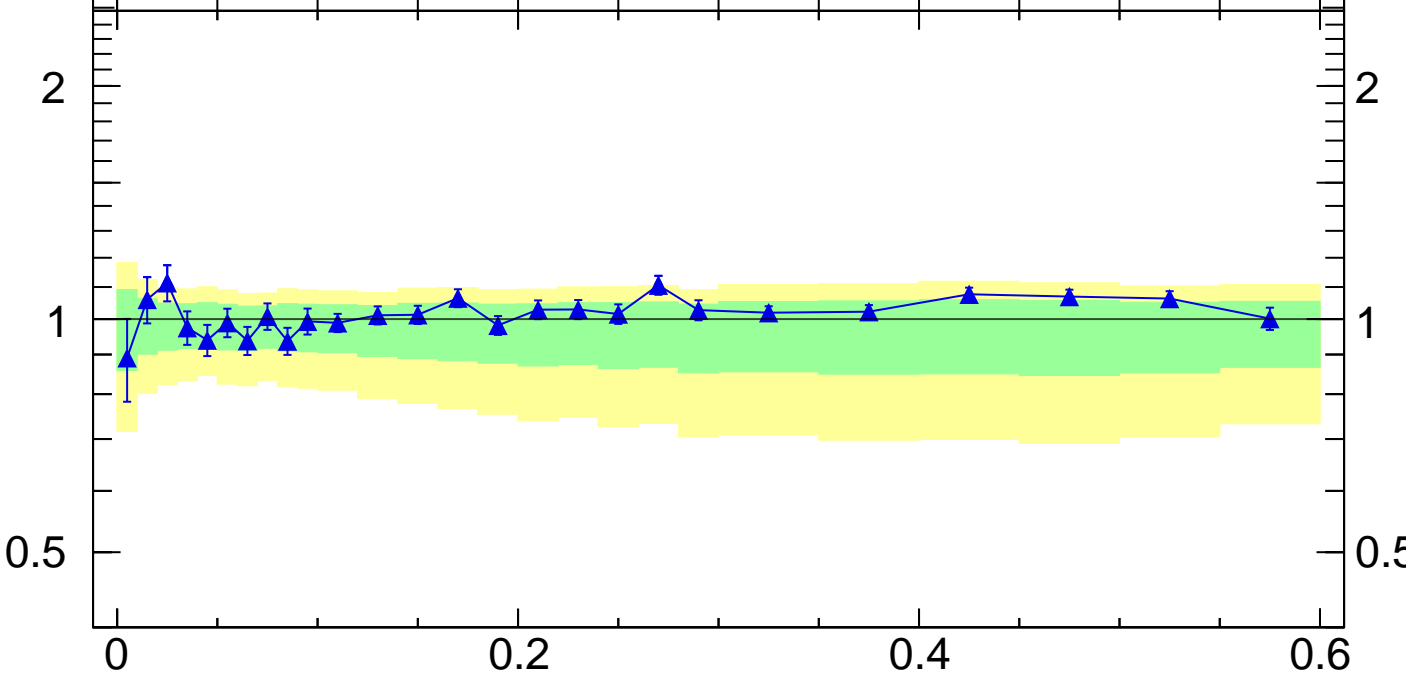

Radial profile ρ (track jets)

■ ATLAS
▲ Pythia 8.308 default

ATLAS_2011_I919017

Ratio to ATLAS

Rivet 3.1.10, 3.4M events
mcplots.cern.ch [arXiv:1306.3436]