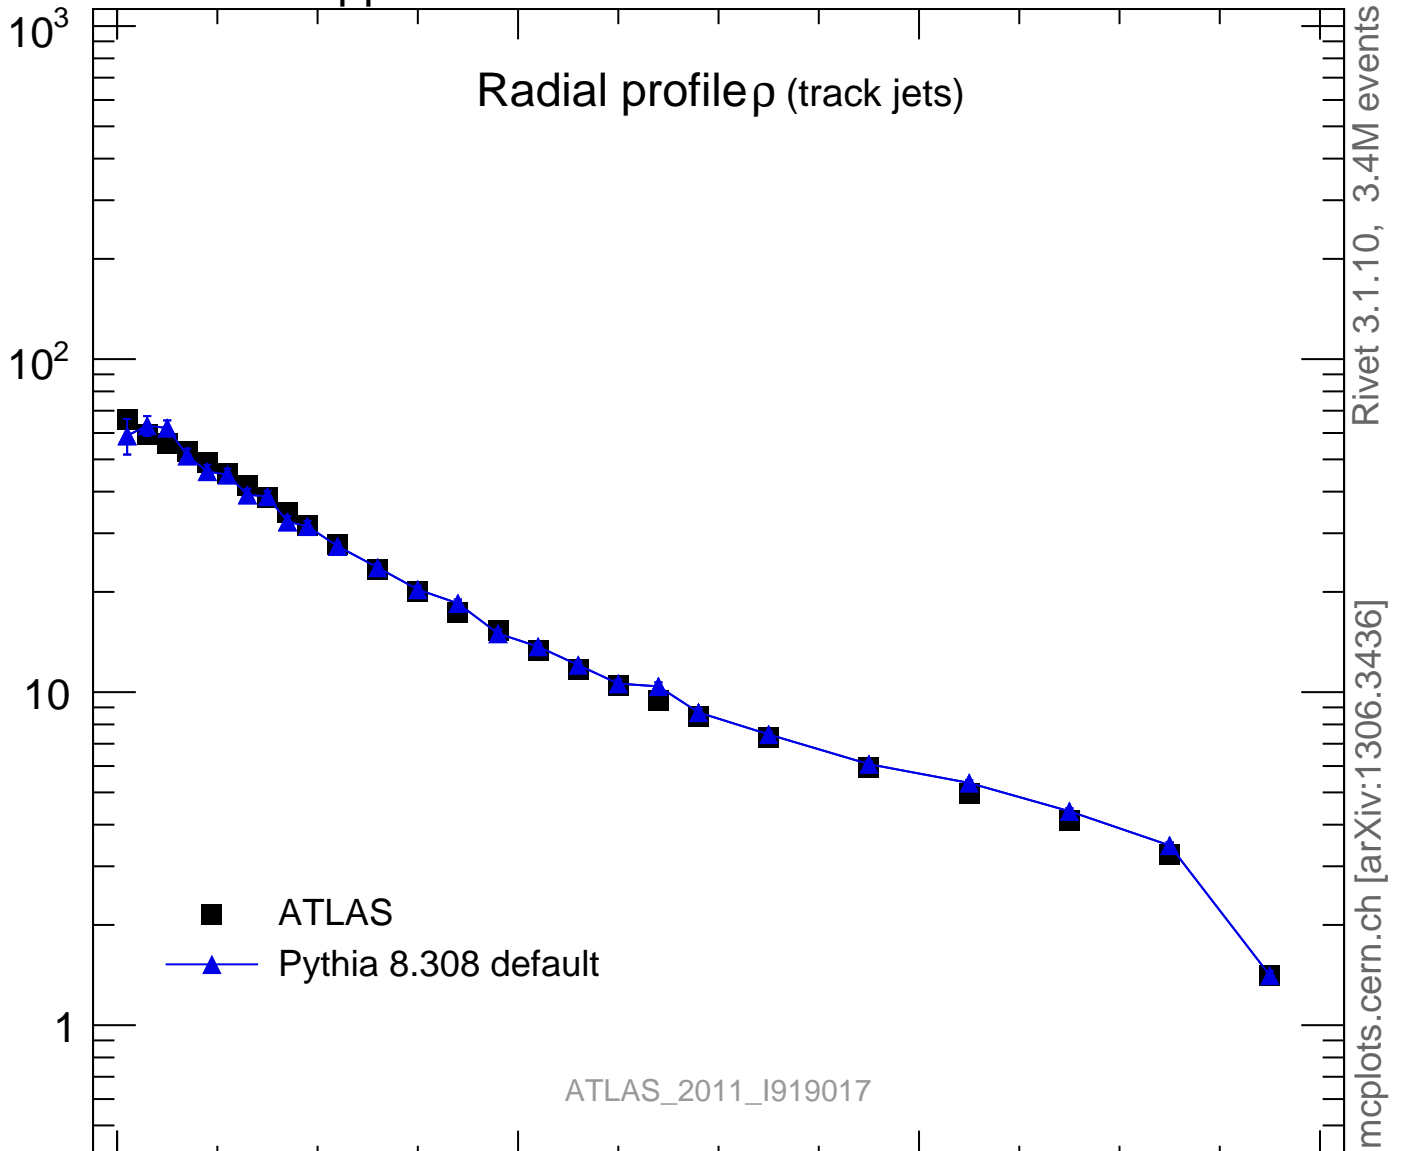

Radial profile ρ (track jets)

■ ATLAS
▲ Pythia 8.308 default

ATLAS_2011_I919017

Ratio to ATLAS

Rivet 3.1.10, 3.4M events
mcplots.cern.ch [arXiv:1306.3436]