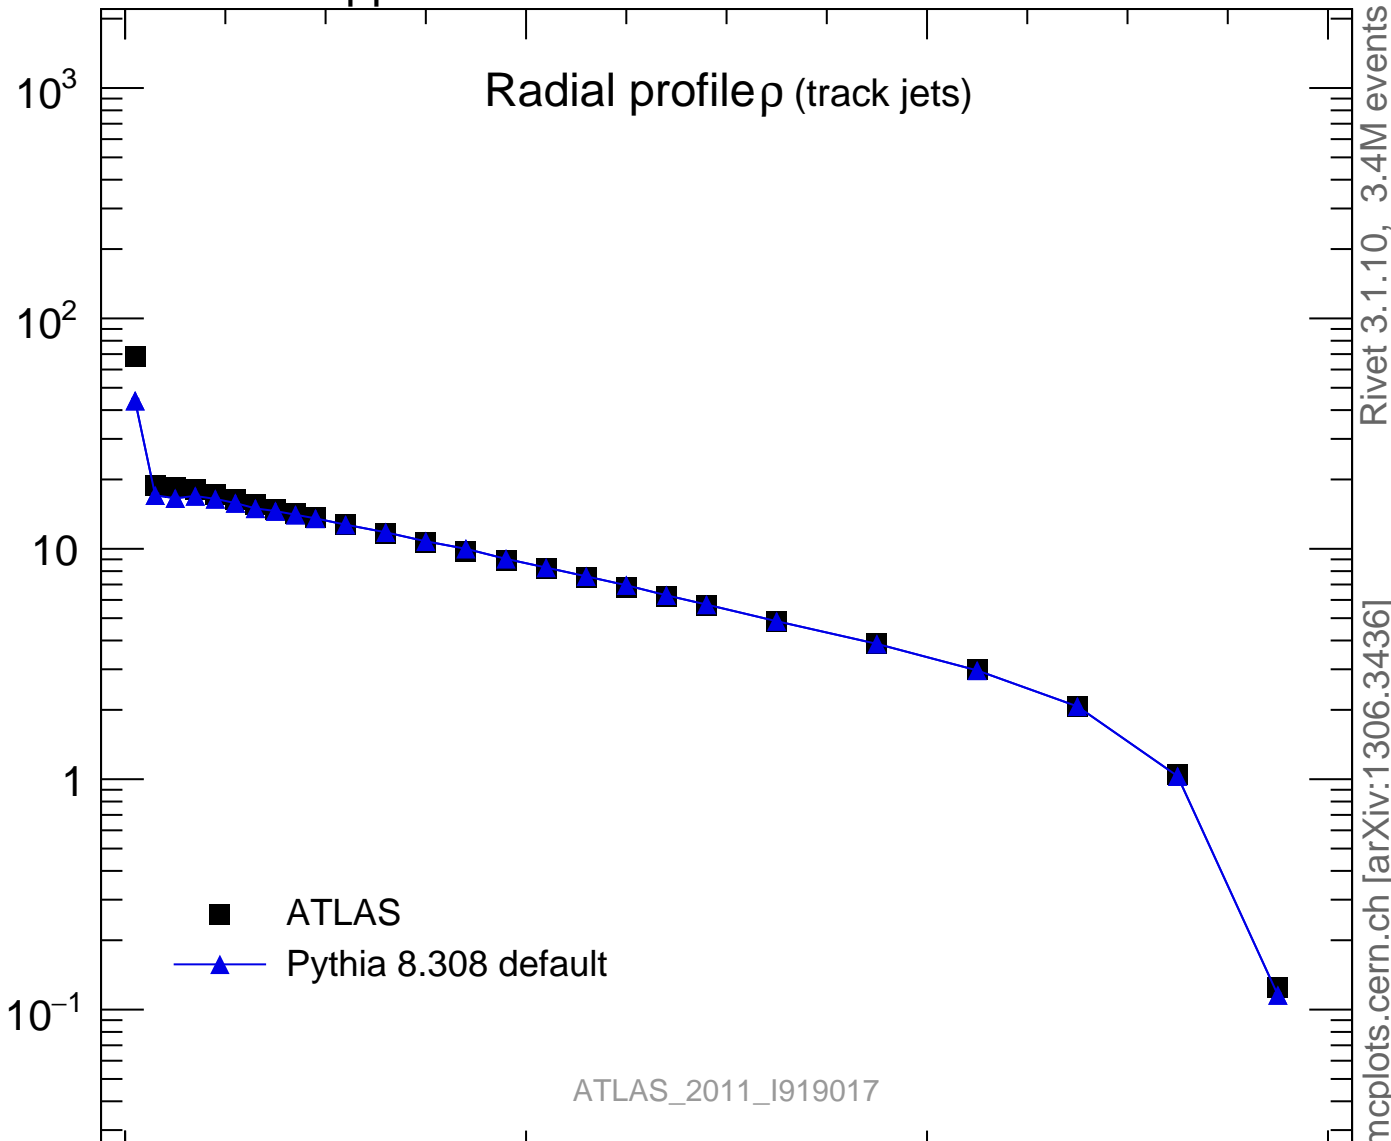

Radial profile ρ (track jets)

Rivet 3.1.10, 3.4M events
mcplots.cern.ch [arXiv:1306.3436]