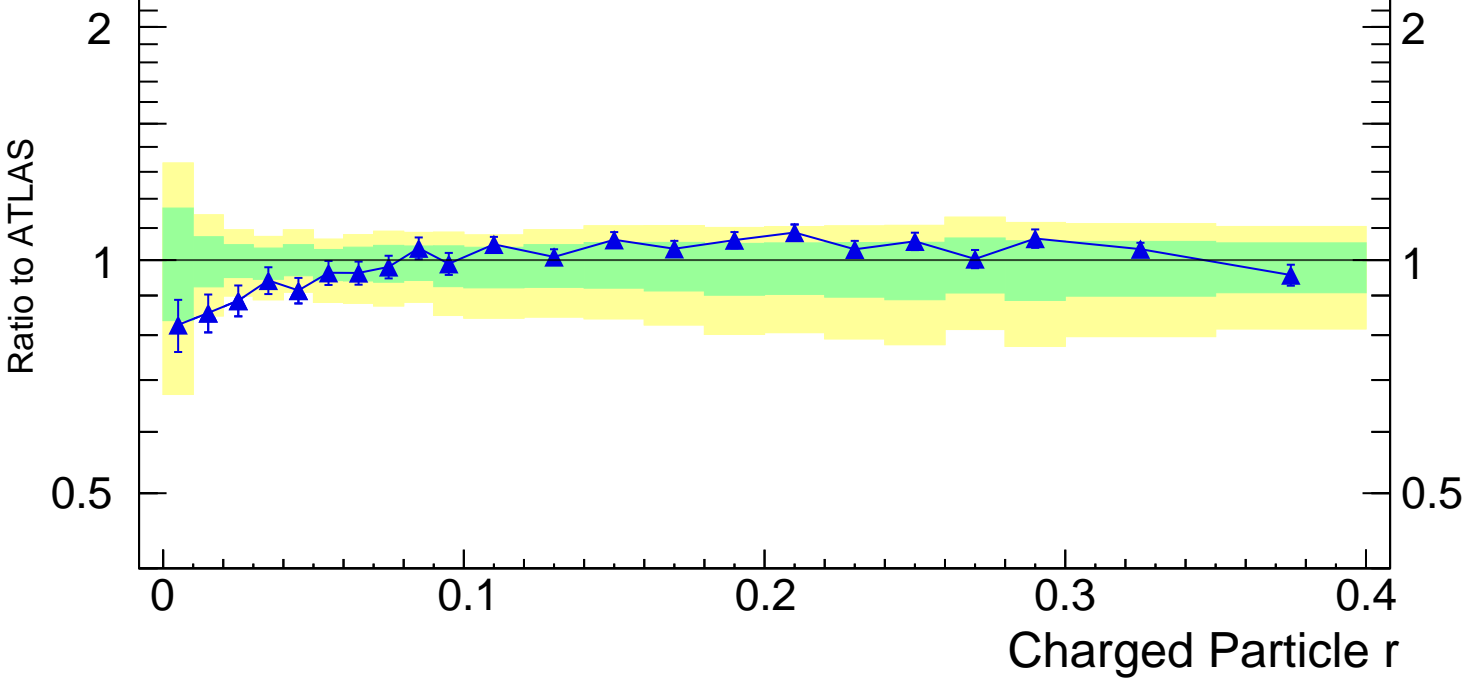

Radial profile ρ (track jets)

ATLAS_2011_I919017

Rivet 3.1.10, 3.4M events
mcplots.cern.ch [arXiv:1306.3436]