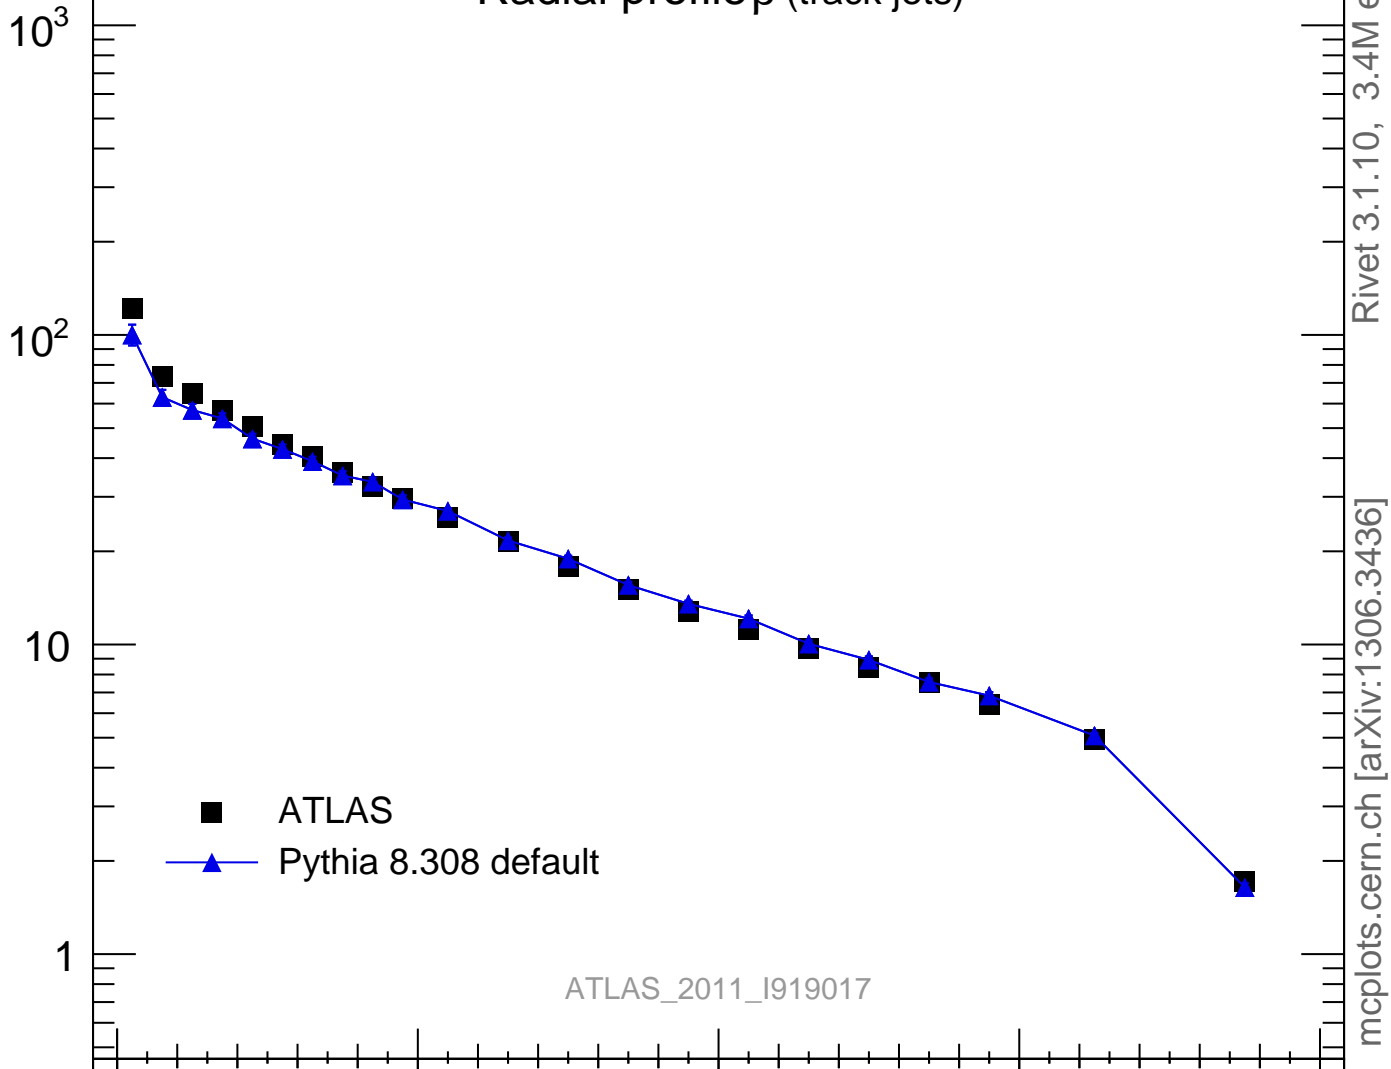

Radial profile ρ (track jets)

ATLAS_2011_I919017

Rivet 3.1.10, 3.4M events
mcplots.cern.ch [arXiv:1306.3436]