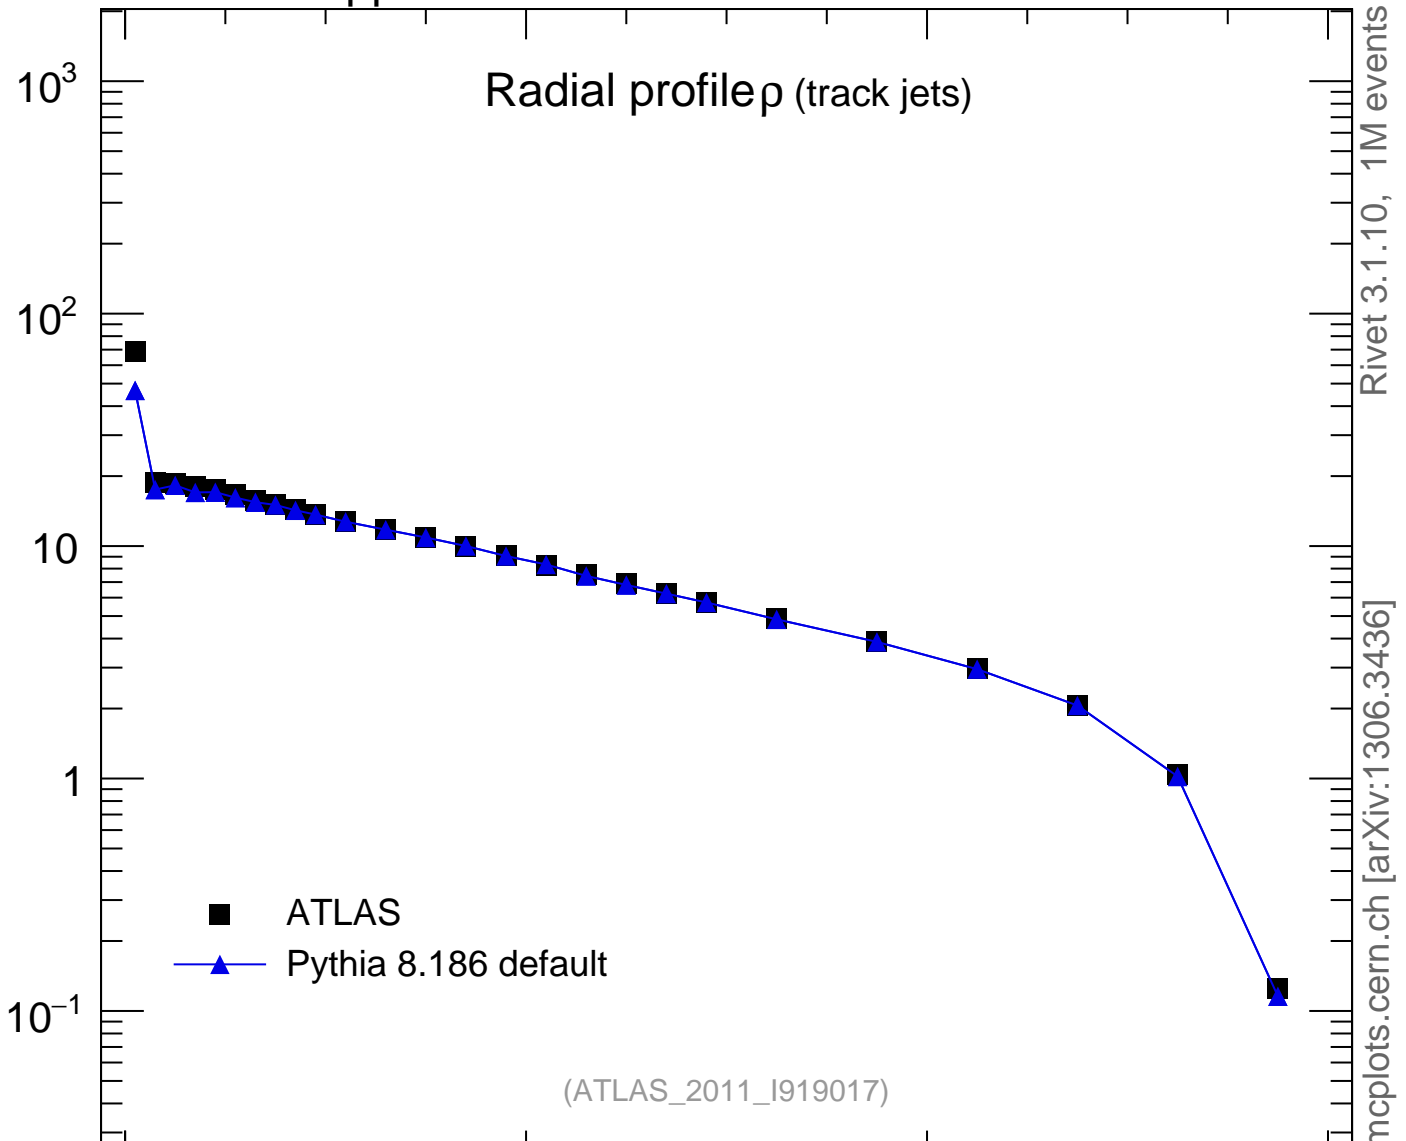

Radial profile ρ (track jets)

Rivet 3.1.10, 1M events
mcplots.cern.ch [arXiv:1306.3436]