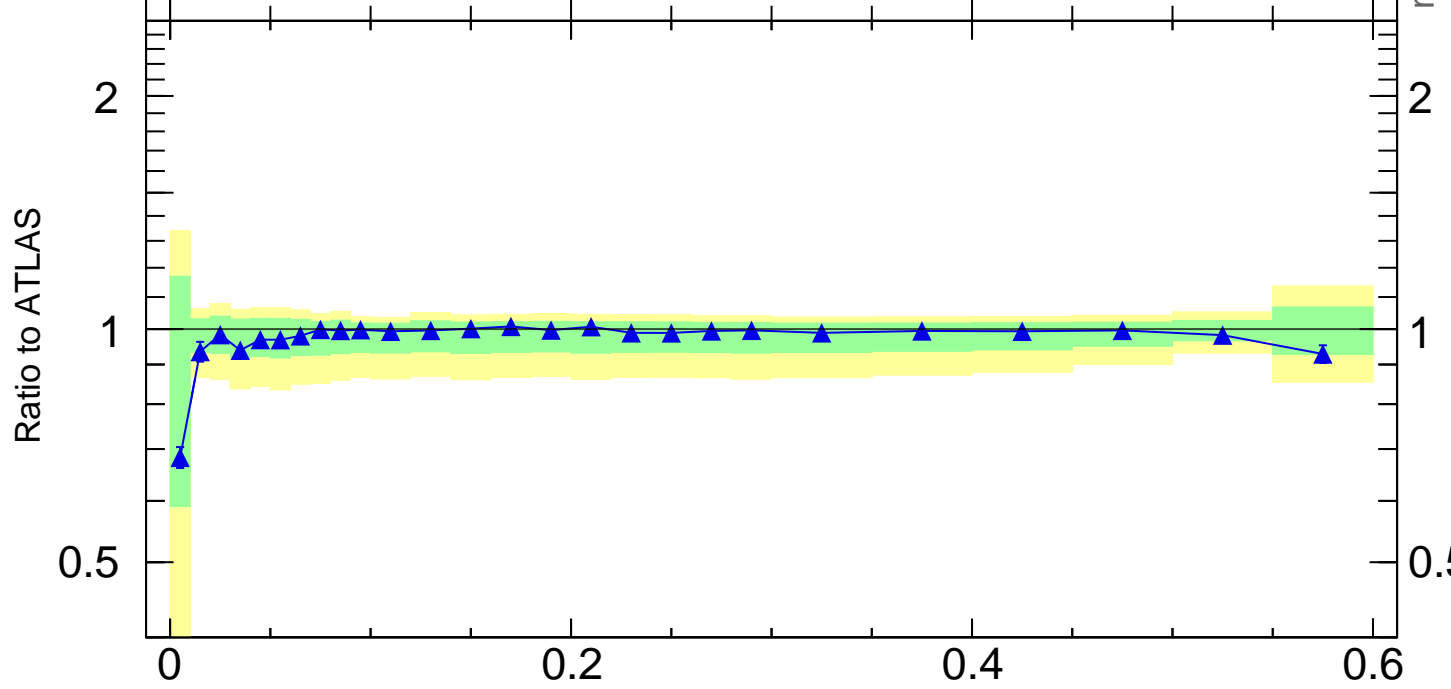

Radial profile ρ (track jets)

Rivet 3.1.10, 1M events
mcplots.cern.ch [arXiv:1306.3436]