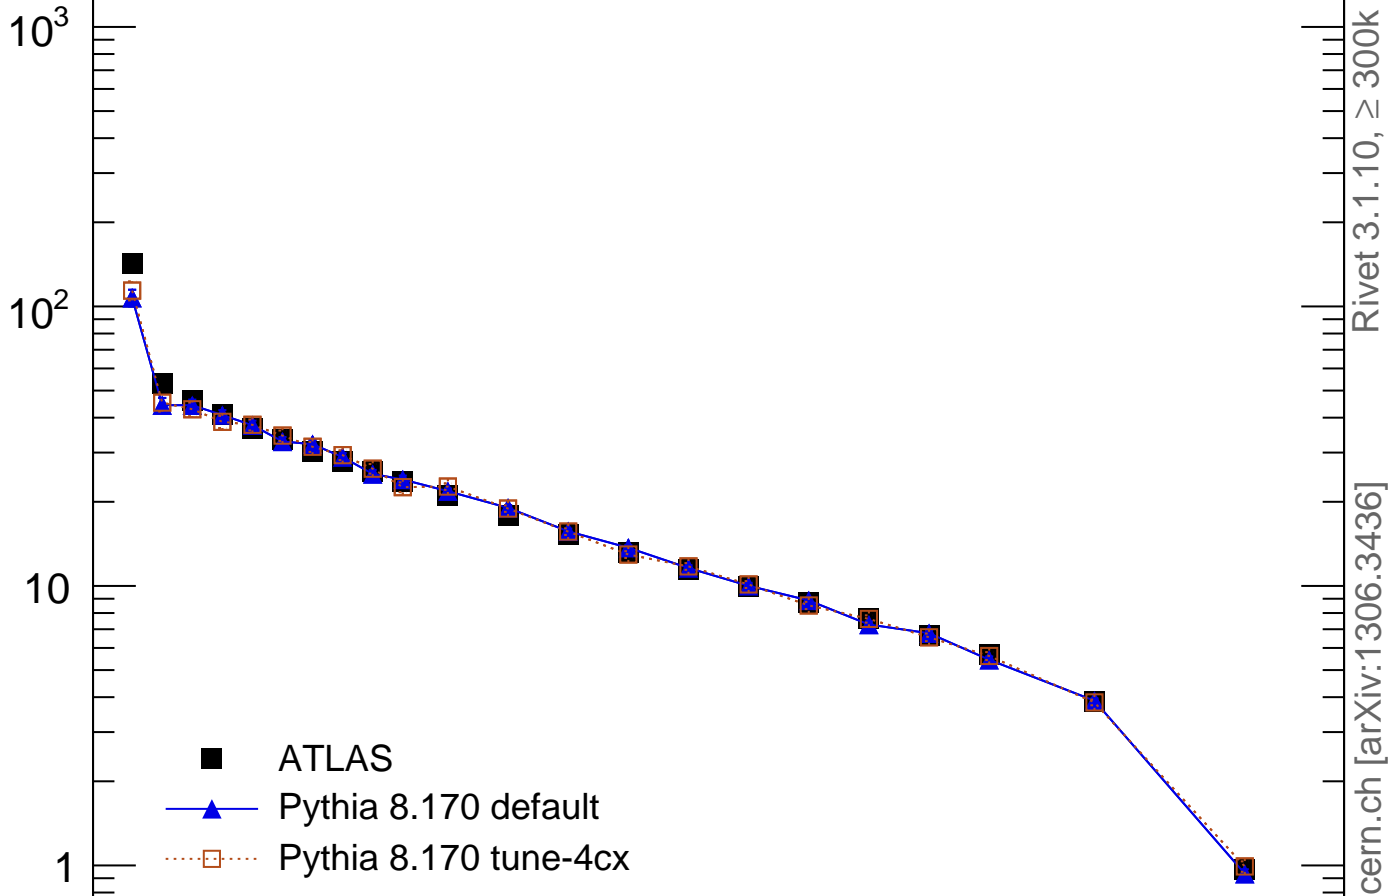

Radial profile ρ (track jets)

Rivet 3.1.10, $\geq 300k$ events
mcplots.cern.ch [arXiv:1306.3436]

ATLAS_2011_I919017