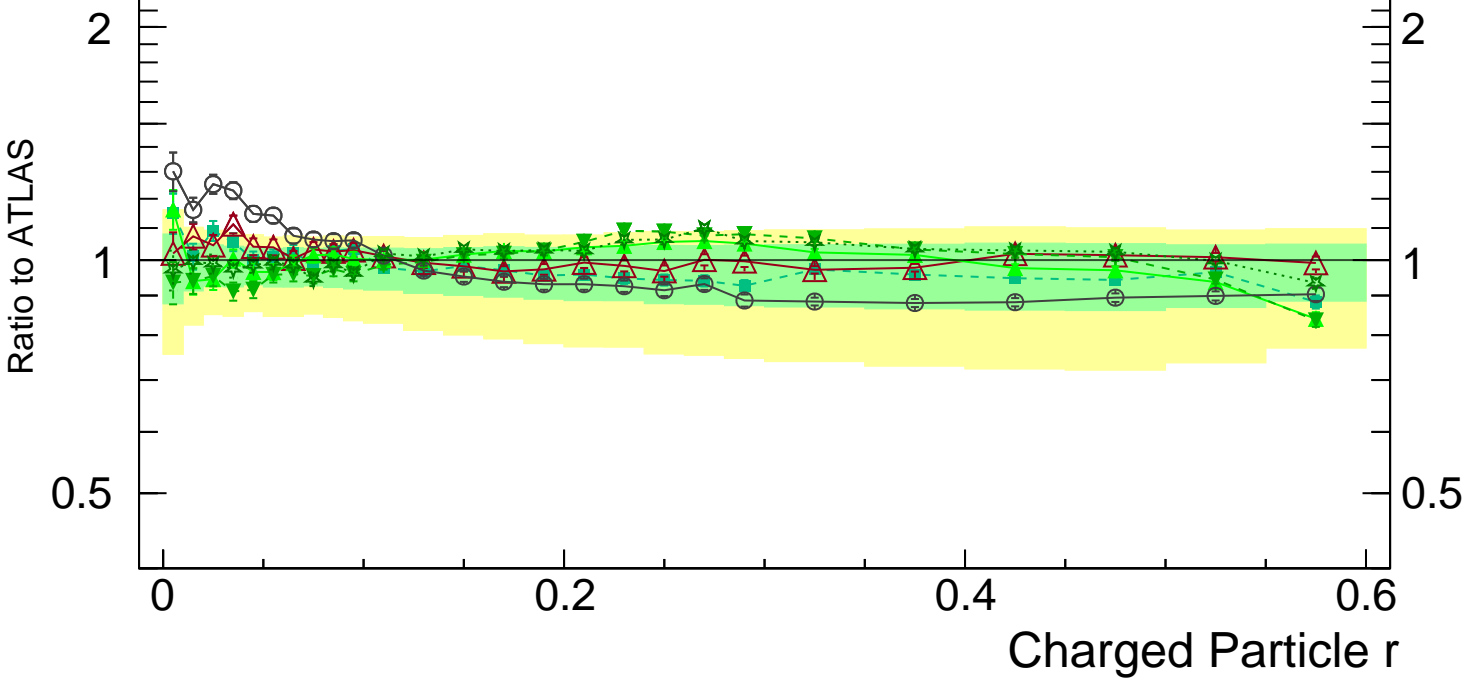

Radial profile  $\rho$  (track jets)

Rivet 3.1.10,  $\geq 2.9M$  events

mcplots.cern.ch [arXiv:1306.3436]