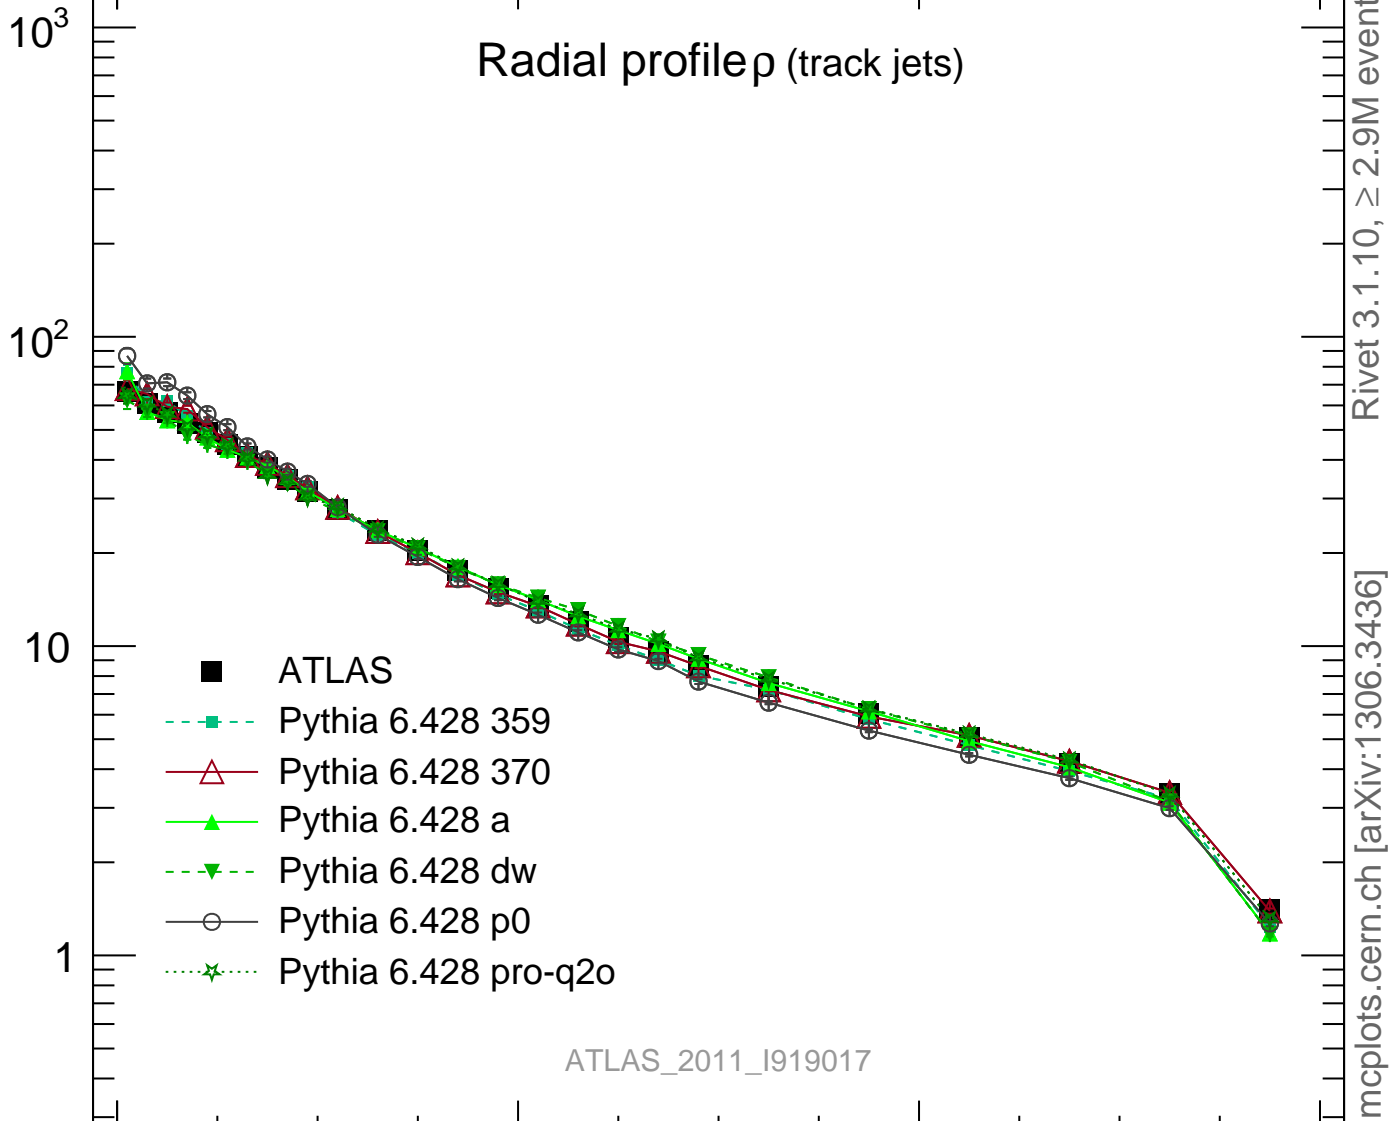

Radial profile  $\rho$  (track jets)

Rivet 3.1.10,  $\geq 2.9M$  events

mcplots.cern.ch [arXiv:1306.3436]