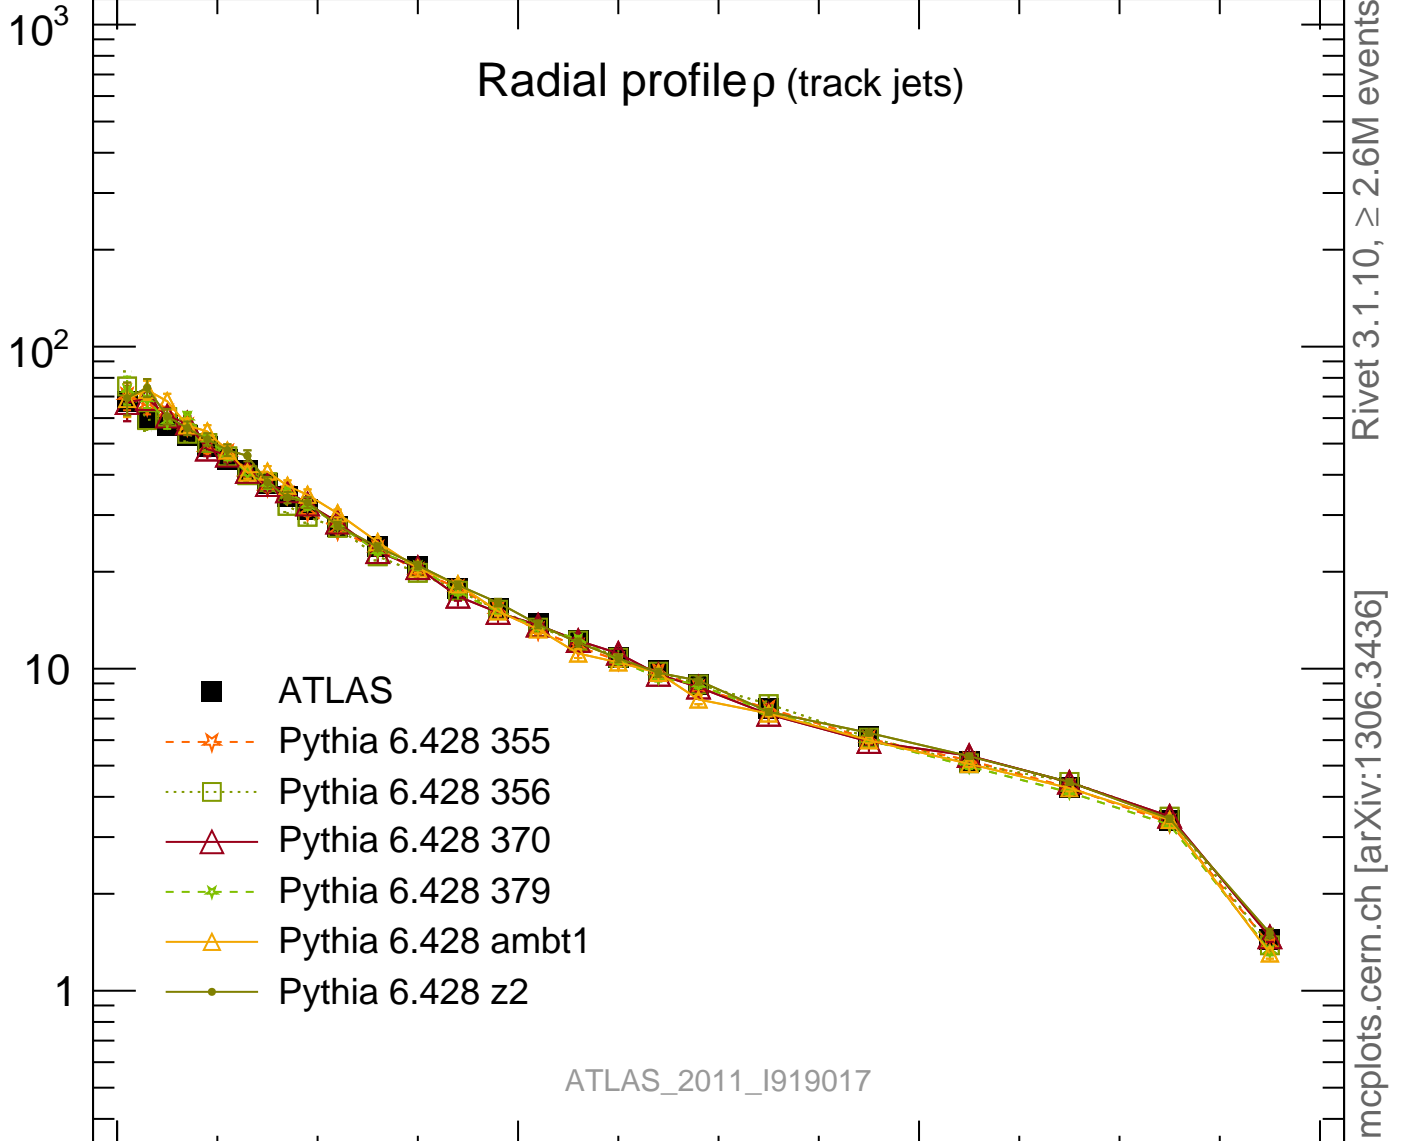

Radial profile ρ (track jets)

Rivet 3.1.10, ≥ 2.6 M events
mcplots.cern.ch [arXiv:1306.3436]