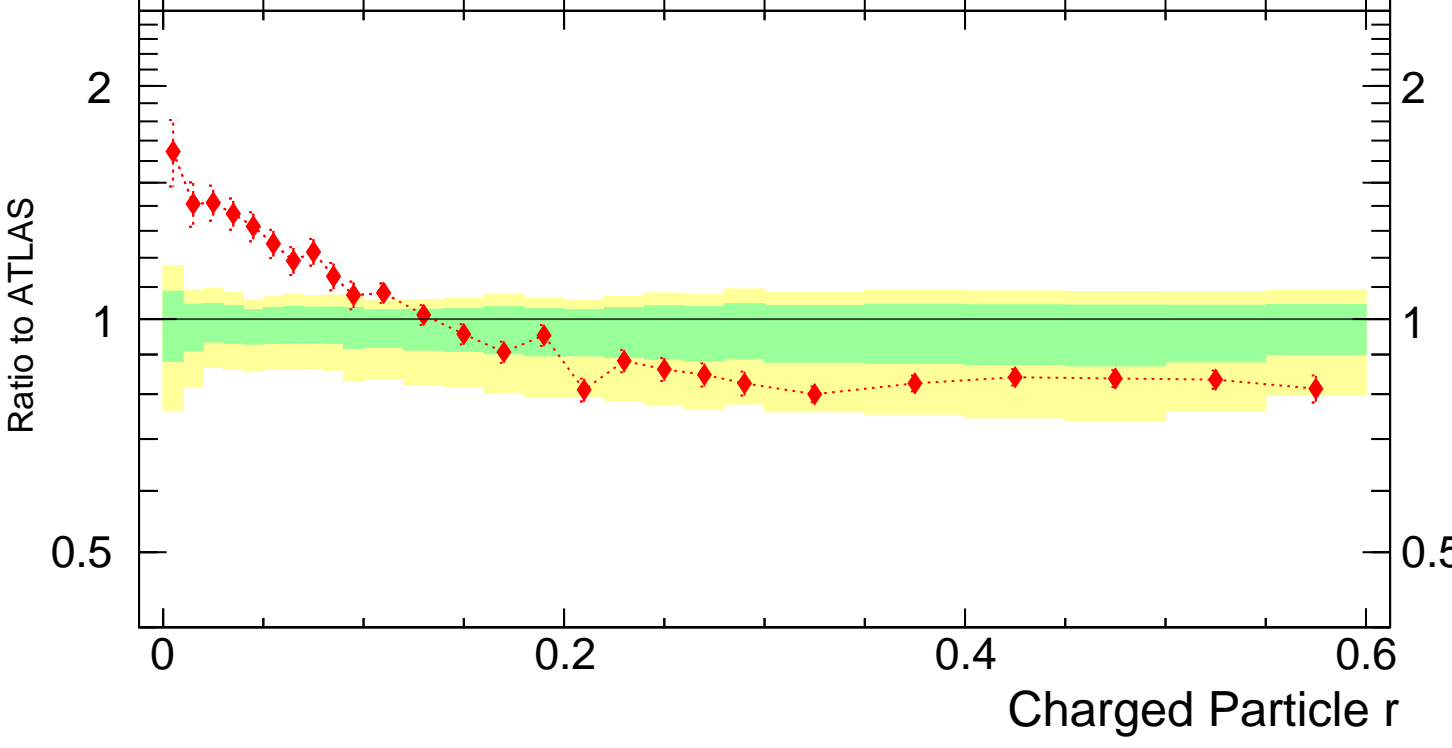

Radial profile ρ (track jets)

Rivet 3.1.10, 3.2M events
mcplots.cern.ch [arXiv:1306.3436]

ATLAS_2011_I919017