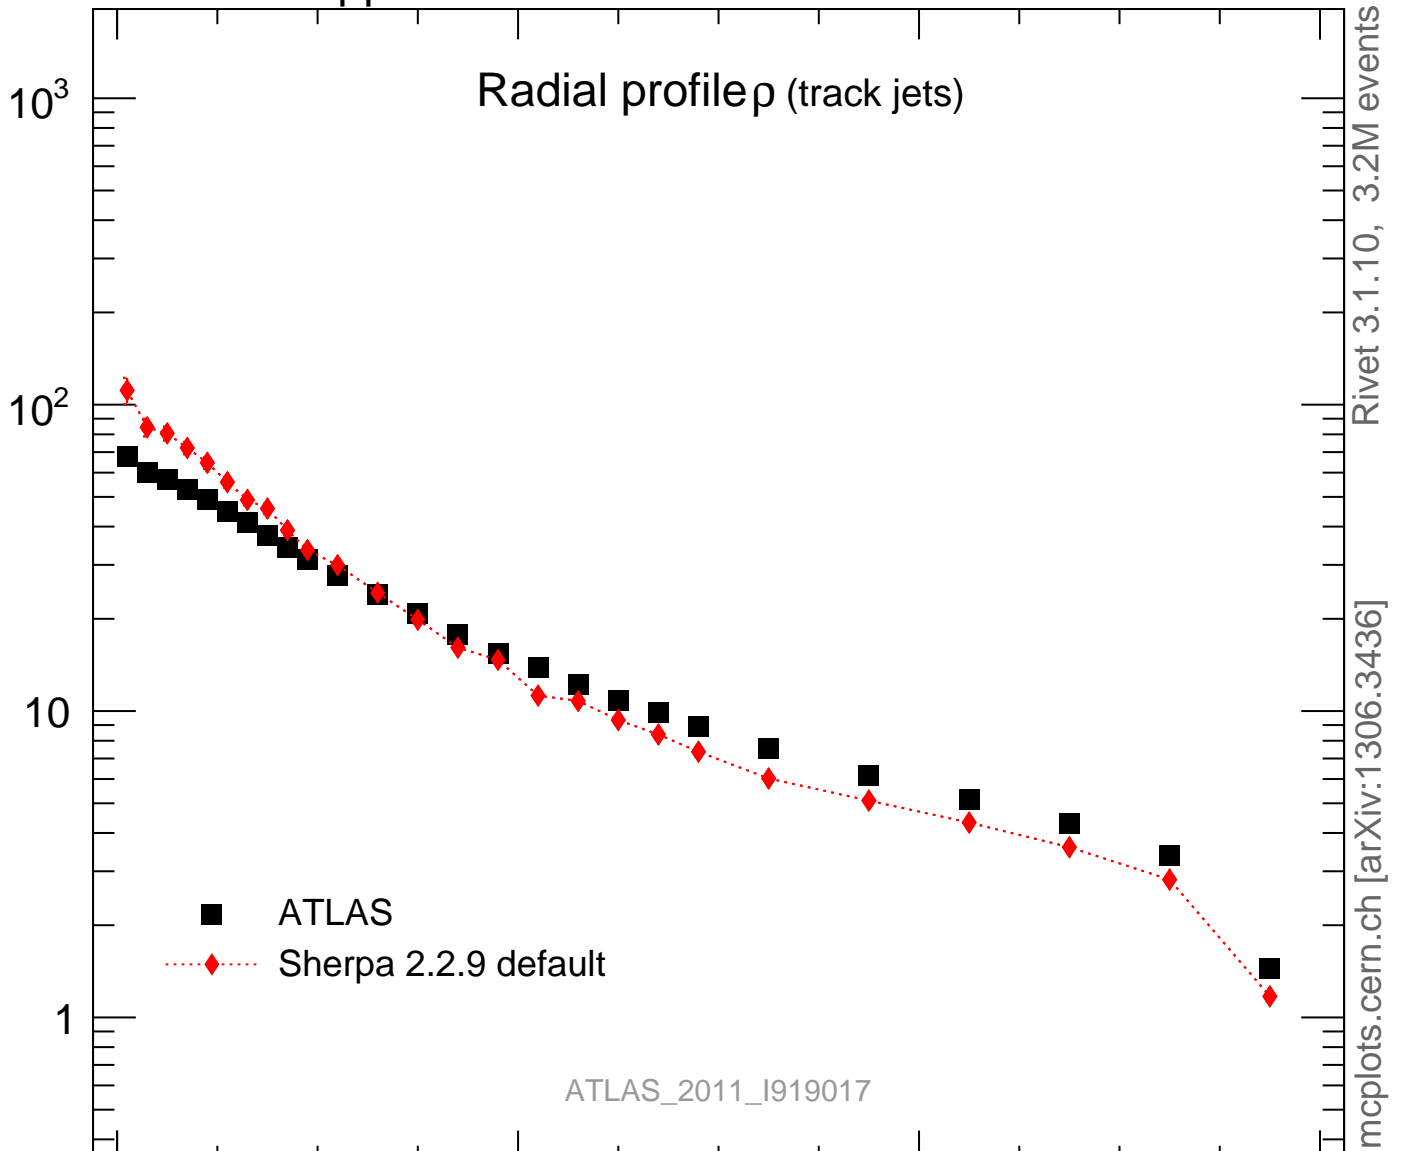

Radial profile ρ (track jets)

Rivet 3.1.10, 3.2M events
mcplots.cern.ch [arXiv:1306.3436]

ATLAS_2011_I919017