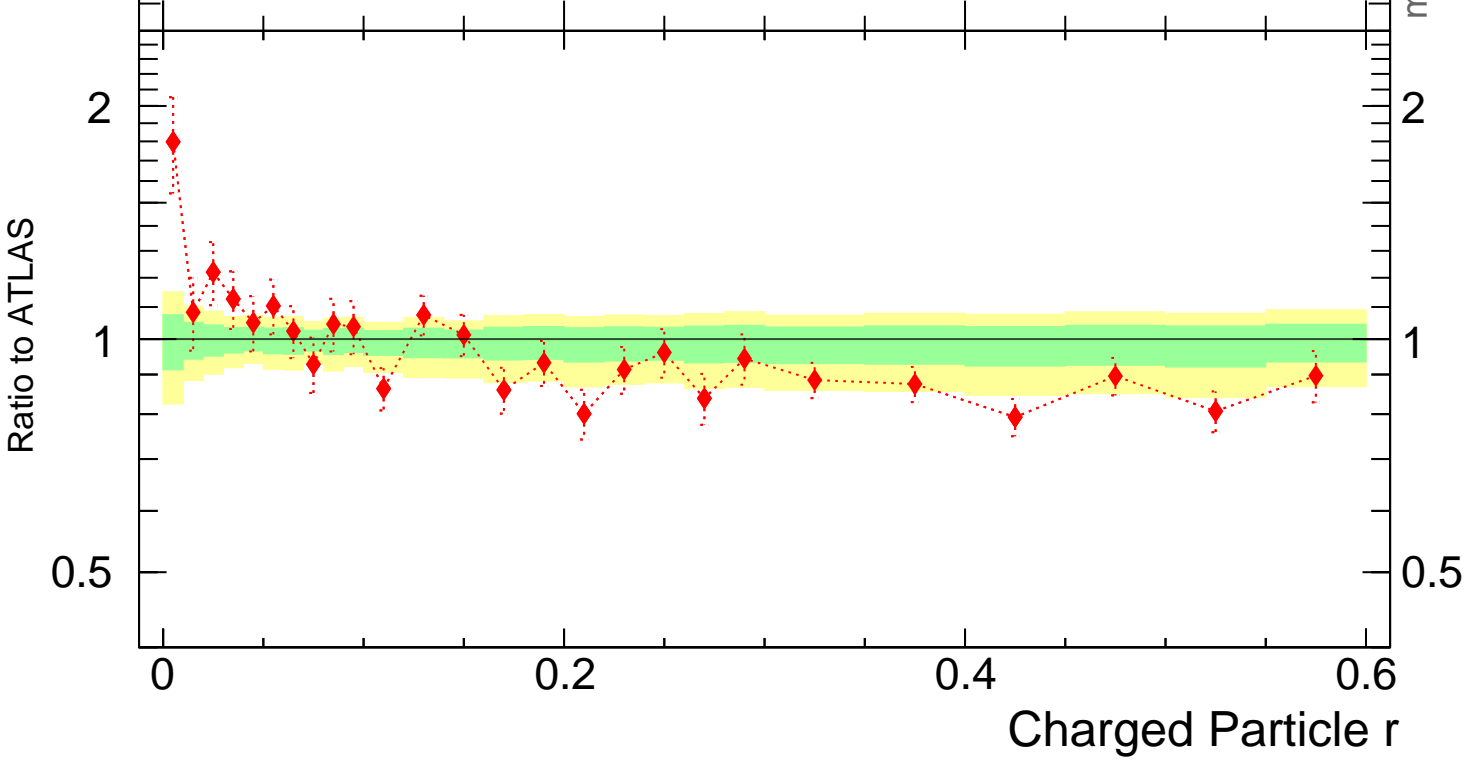

Radial profile ρ (track jets)

ATLAS_2011_I919017

Rivet 3.1.10, 3.2M events
mcplots.cern.ch [arXiv:1306.3436]