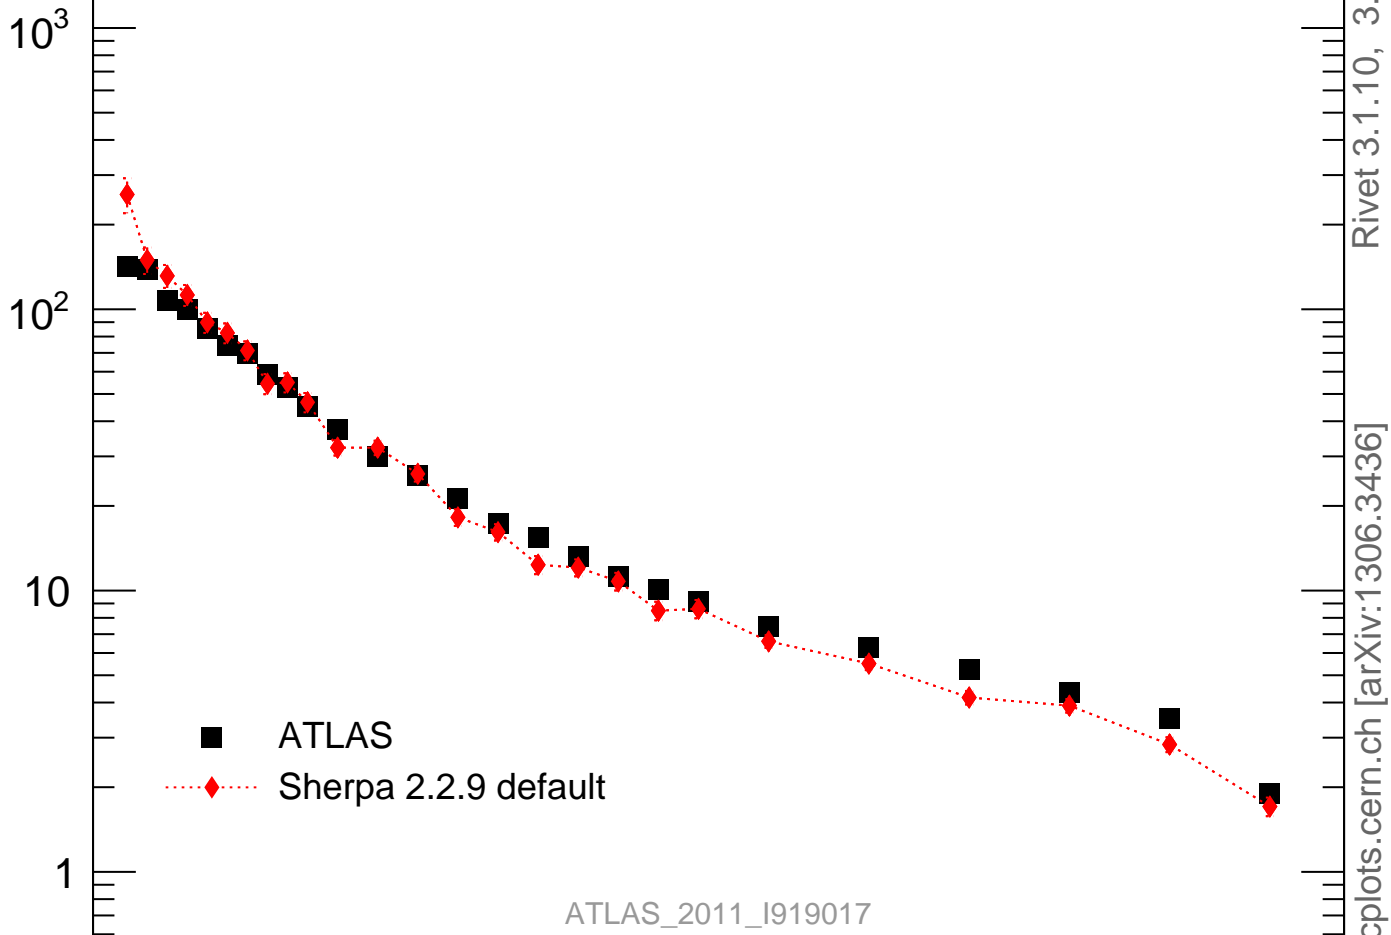

Radial profile ρ (track jets)

ATLAS_2011_I919017

Rivet 3.1.10, 3.2M events
mcplots.cern.ch [arXiv:1306.3436]