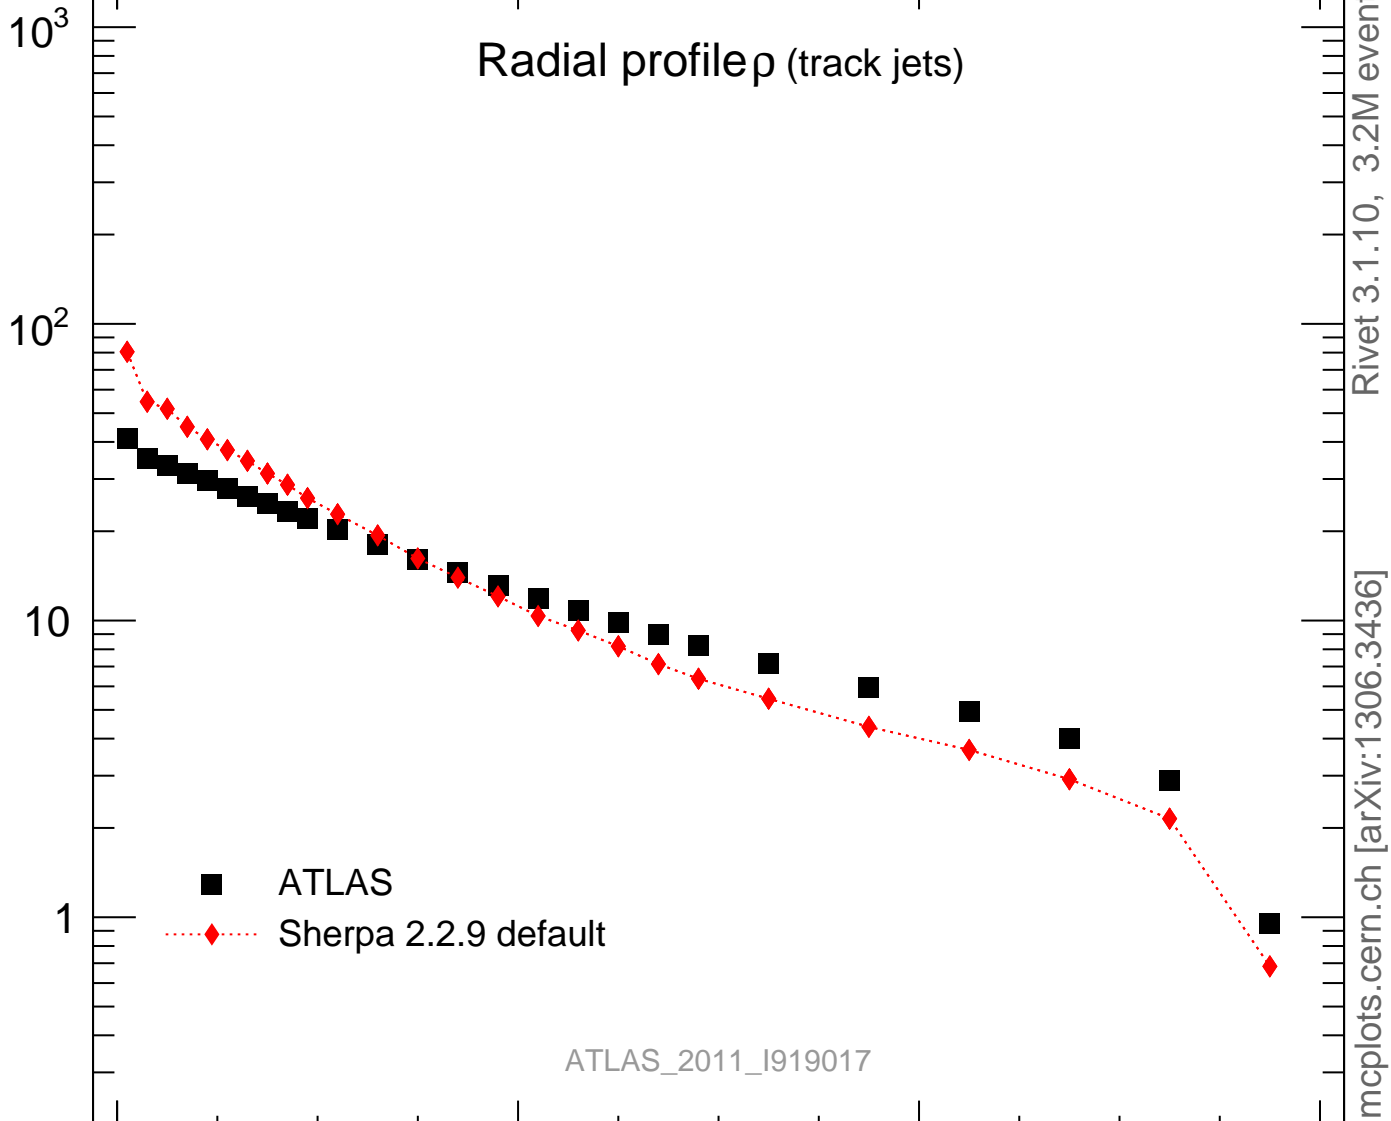

7000 GeV pp

Soft QCD

Radial profile ρ (track jets)

Rivet 3.1.10, 3.2M events
mcplots.cern.ch [arXiv:1306.3436]