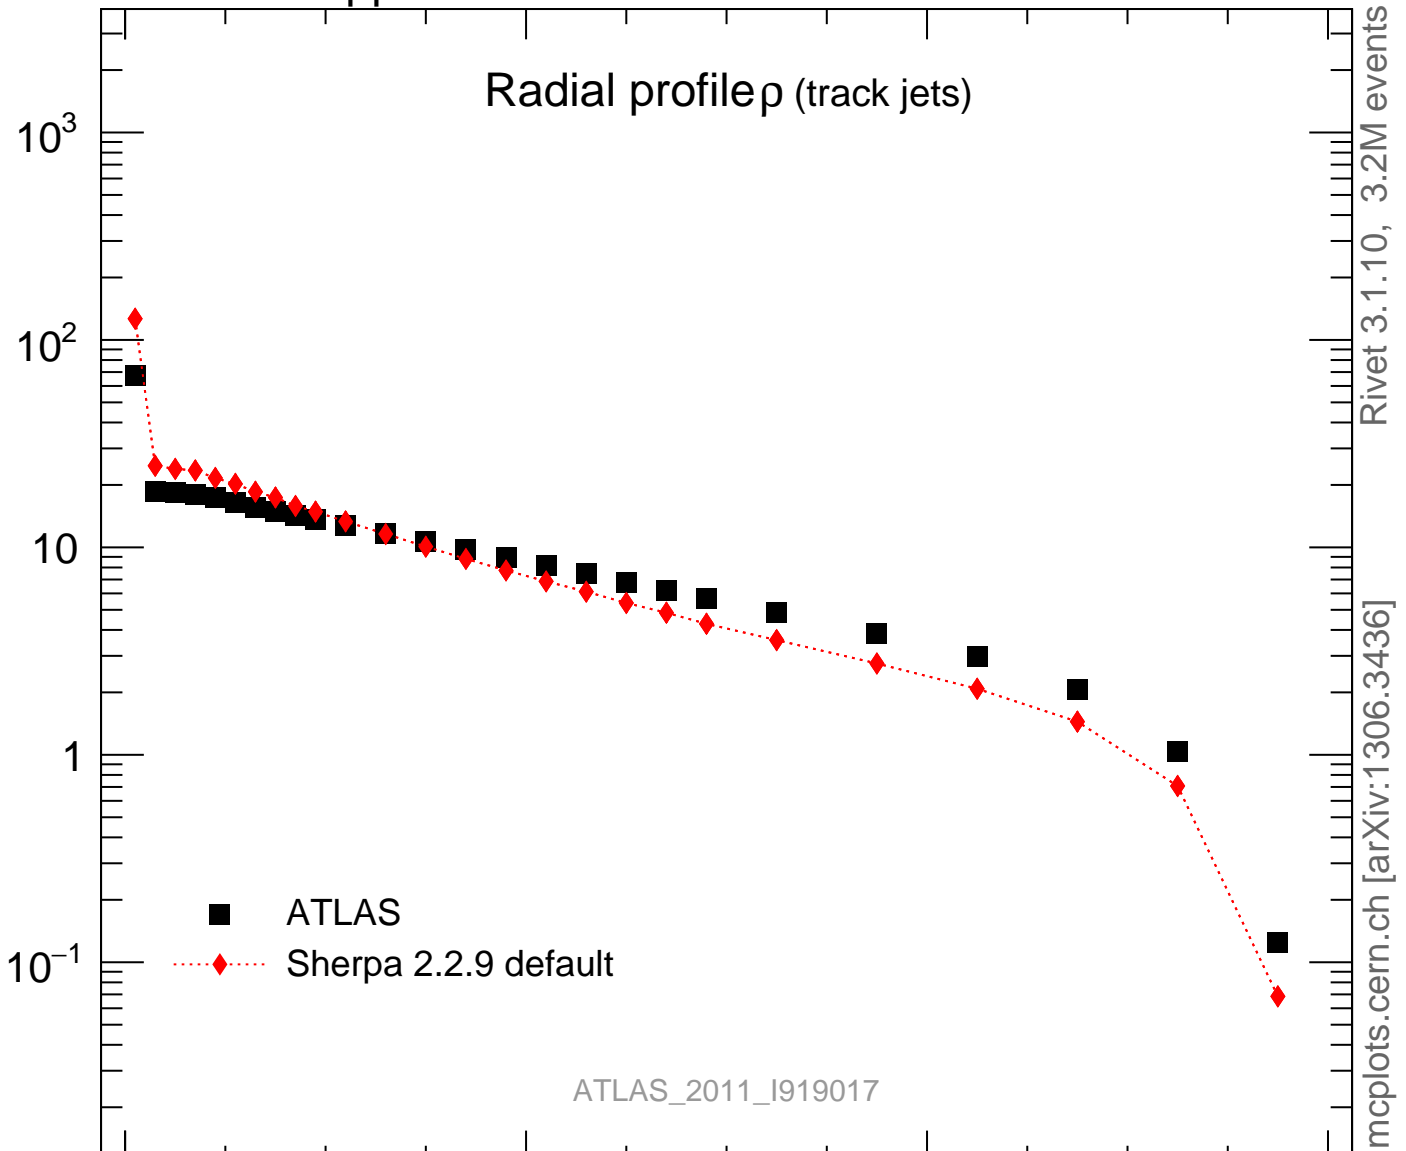

7000 GeV pp

Soft QCD

Radial profile ρ (track jets)

■ ATLAS
◆ Sherpa 2.2.9 default

ATLAS_2011_I919017

Rivet 3.1.10, 3.2M events
mcplots.cern.ch [arXiv:1306.3436]