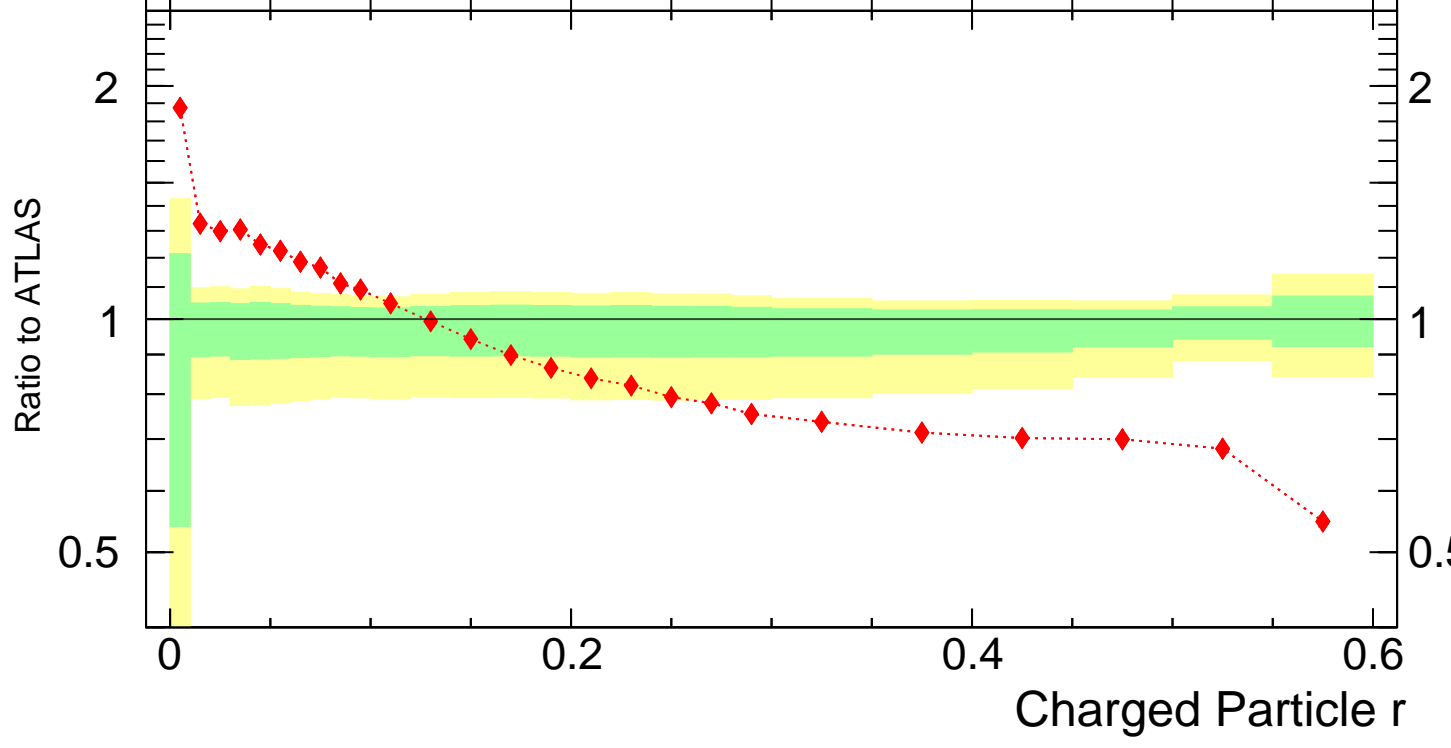

7000 GeV pp

Soft QCD

Radial profile ρ (track jets)

■ ATLAS
◆ Sherpa 2.2.9 default

ATLAS_2011_I919017

Rivet 3.1.10, 3.2M events
mcplots.cern.ch [arXiv:1306.3436]