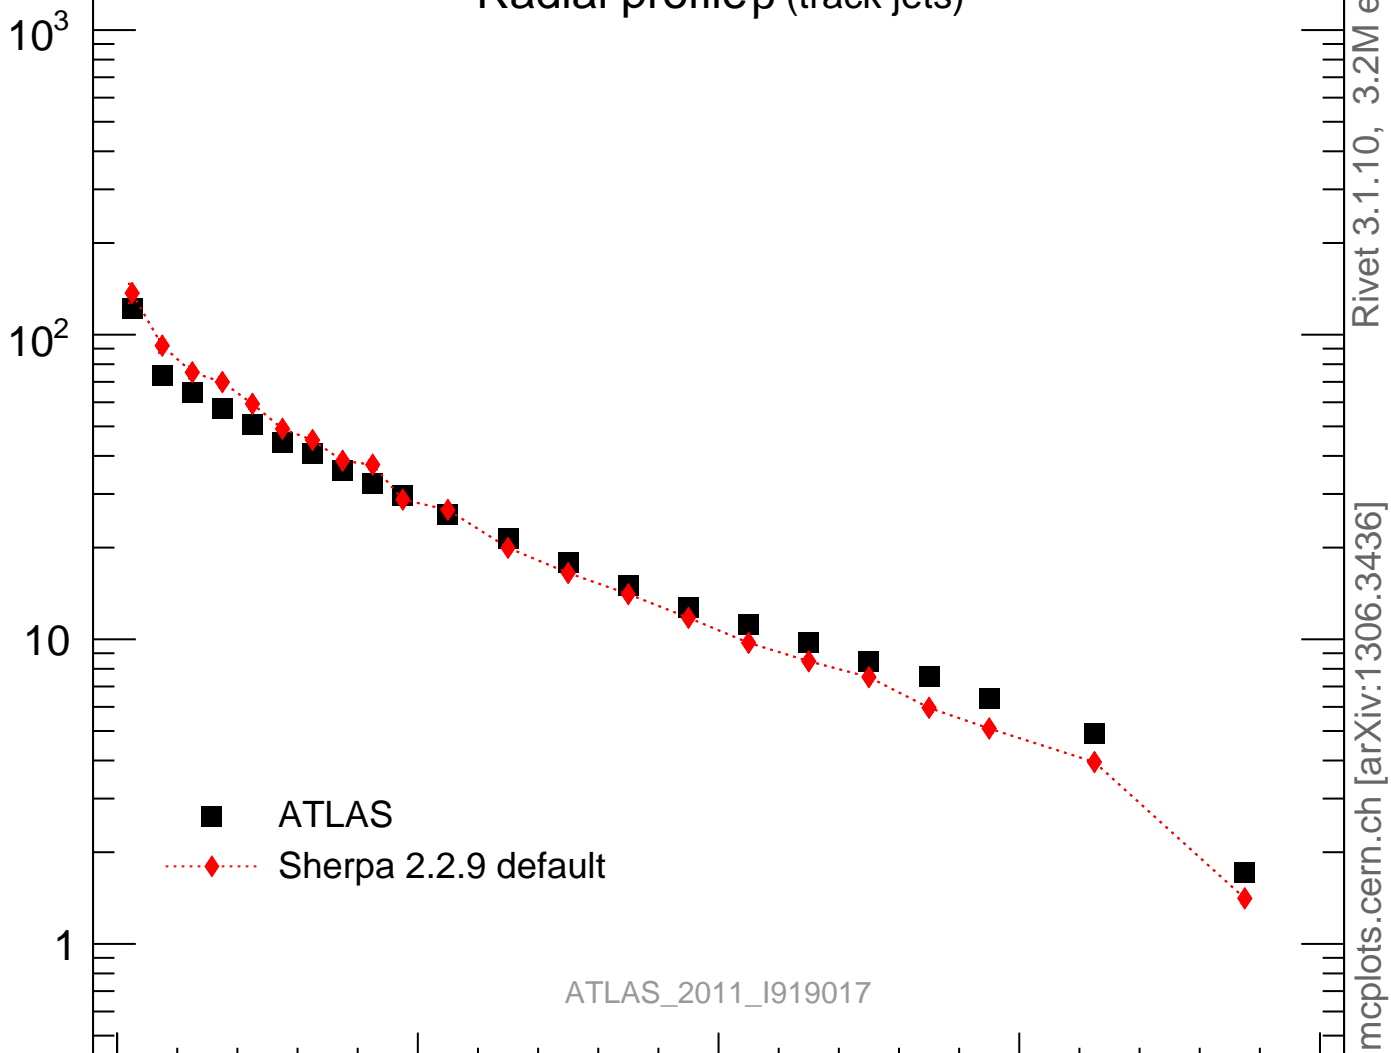

Radial profile ρ (track jets)

Rivet 3.1.10, 3.2M events
mcplots.cern.ch [arXiv:1306.3436]