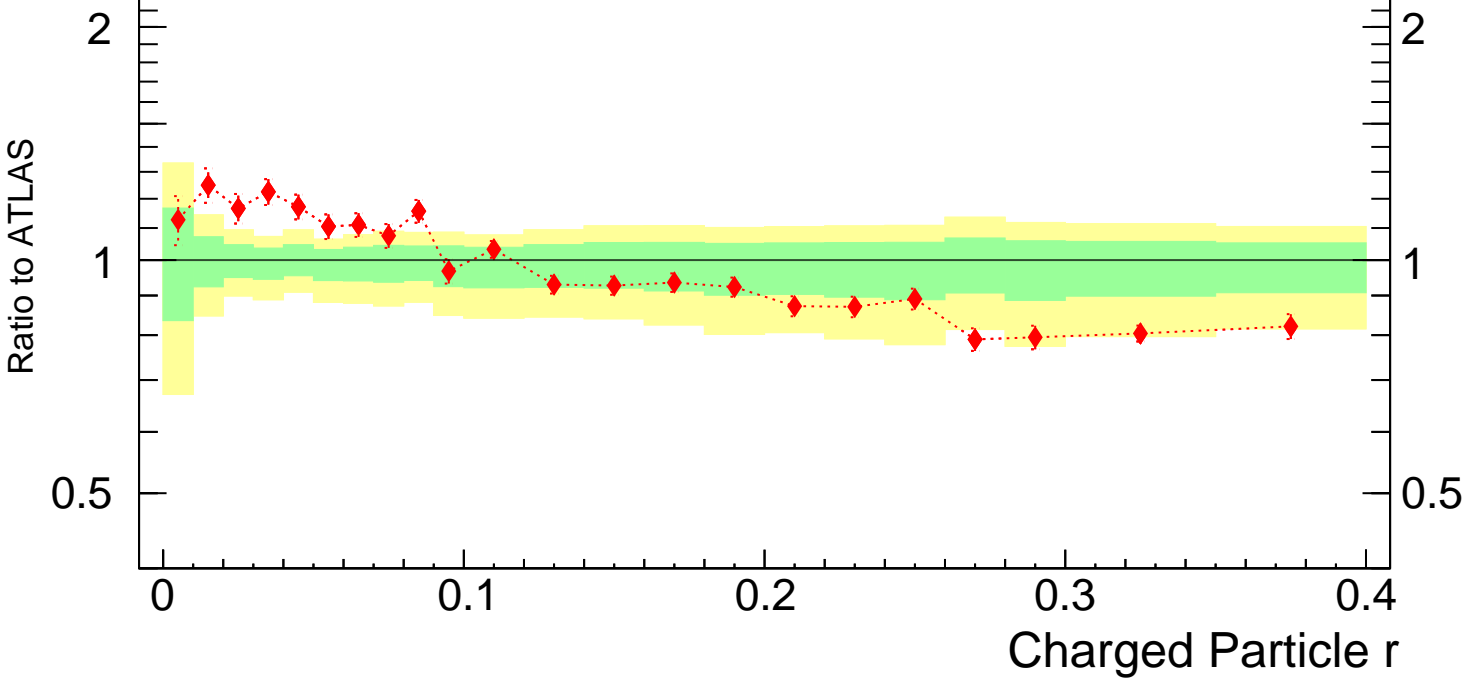

Radial profile ρ (track jets)

Rivet 3.1.10, 3.2M events
mcplots.cern.ch [arXiv:1306.3436]