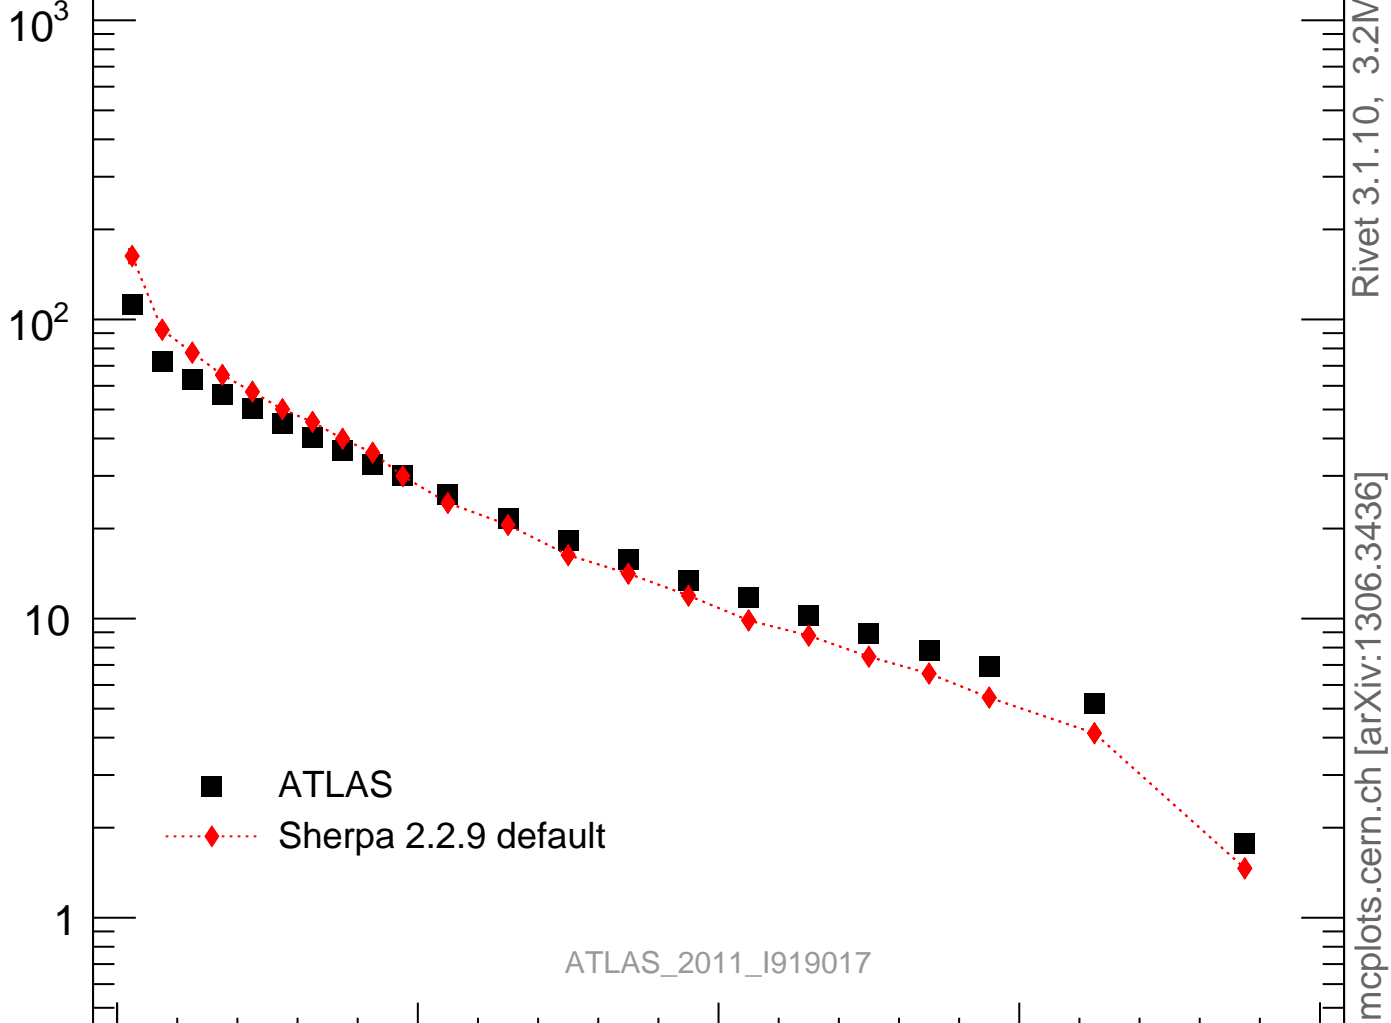

Radial profile ρ (track jets)

■ ATLAS
◆ Sherpa 2.2.9 default

ATLAS_2011_I919017

Ratio to ATLAS

Rivet 3.1.10, 3.2M events
mcplots.cern.ch [arXiv:1306.3436]