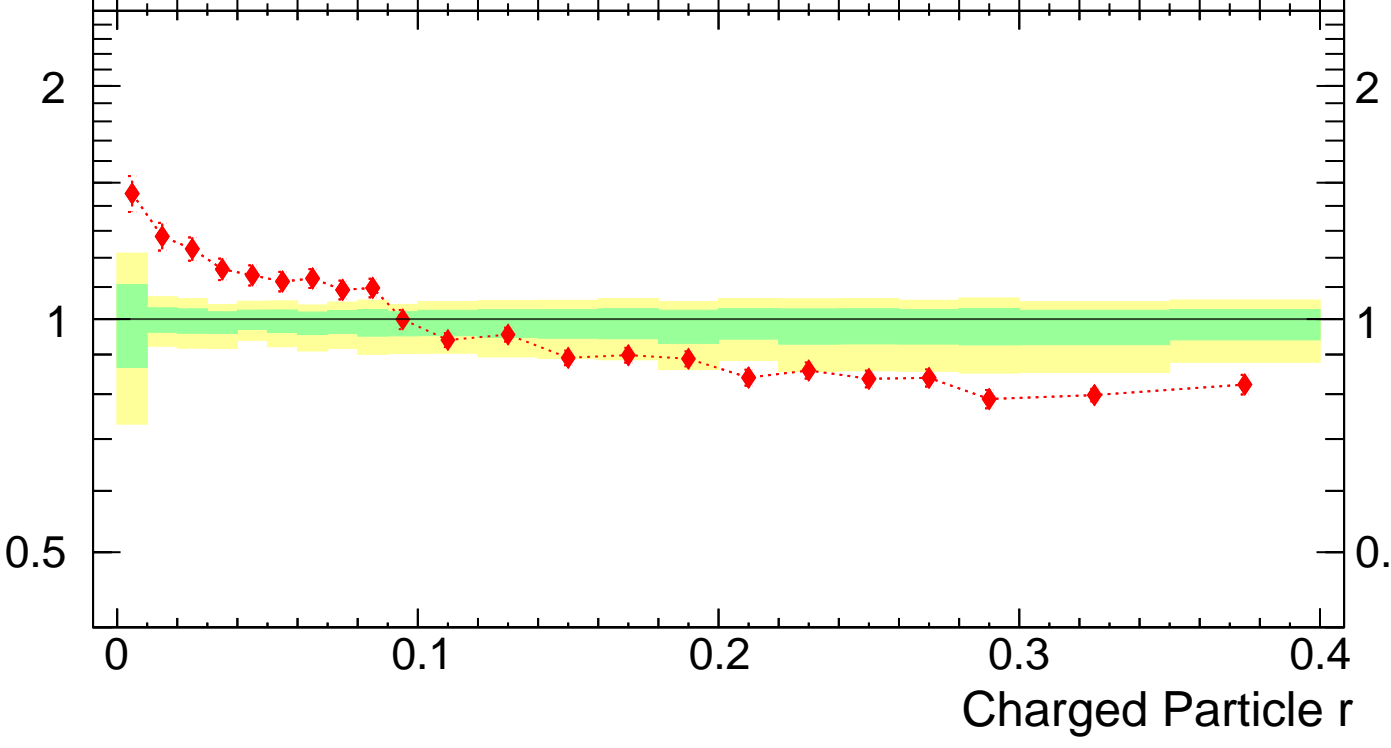

Radial profile ρ (track jets)

■ ATLAS
◆ Sherpa 2.2.9 default

ATLAS_2011_I919017

Ratio to ATLAS

Rivet 3.1.10, 3.2M events
mcplots.cern.ch [arXiv:1306.3436]