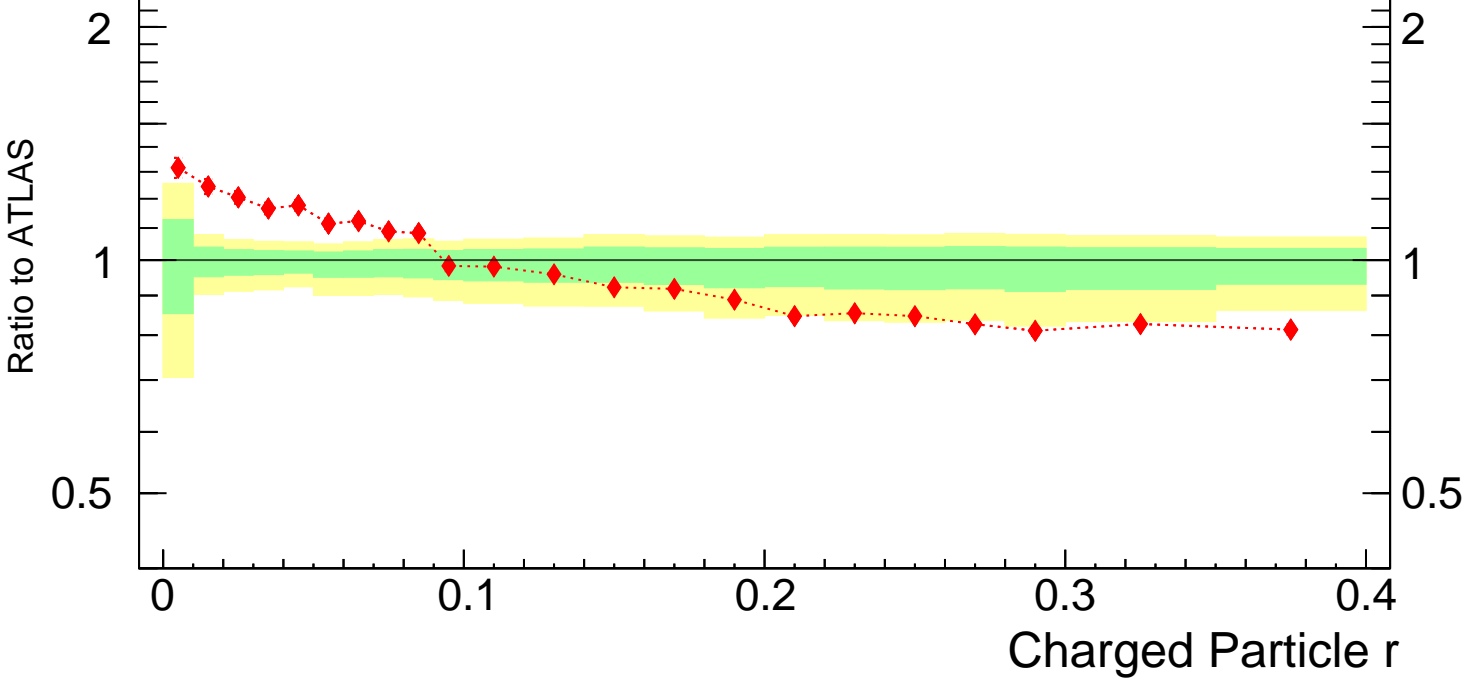

Radial profile ρ (track jets)

ATLAS_2011_I919017

Rivet 3.1.10, 3.2M events
mcplots.cern.ch [arXiv:1306.3436]