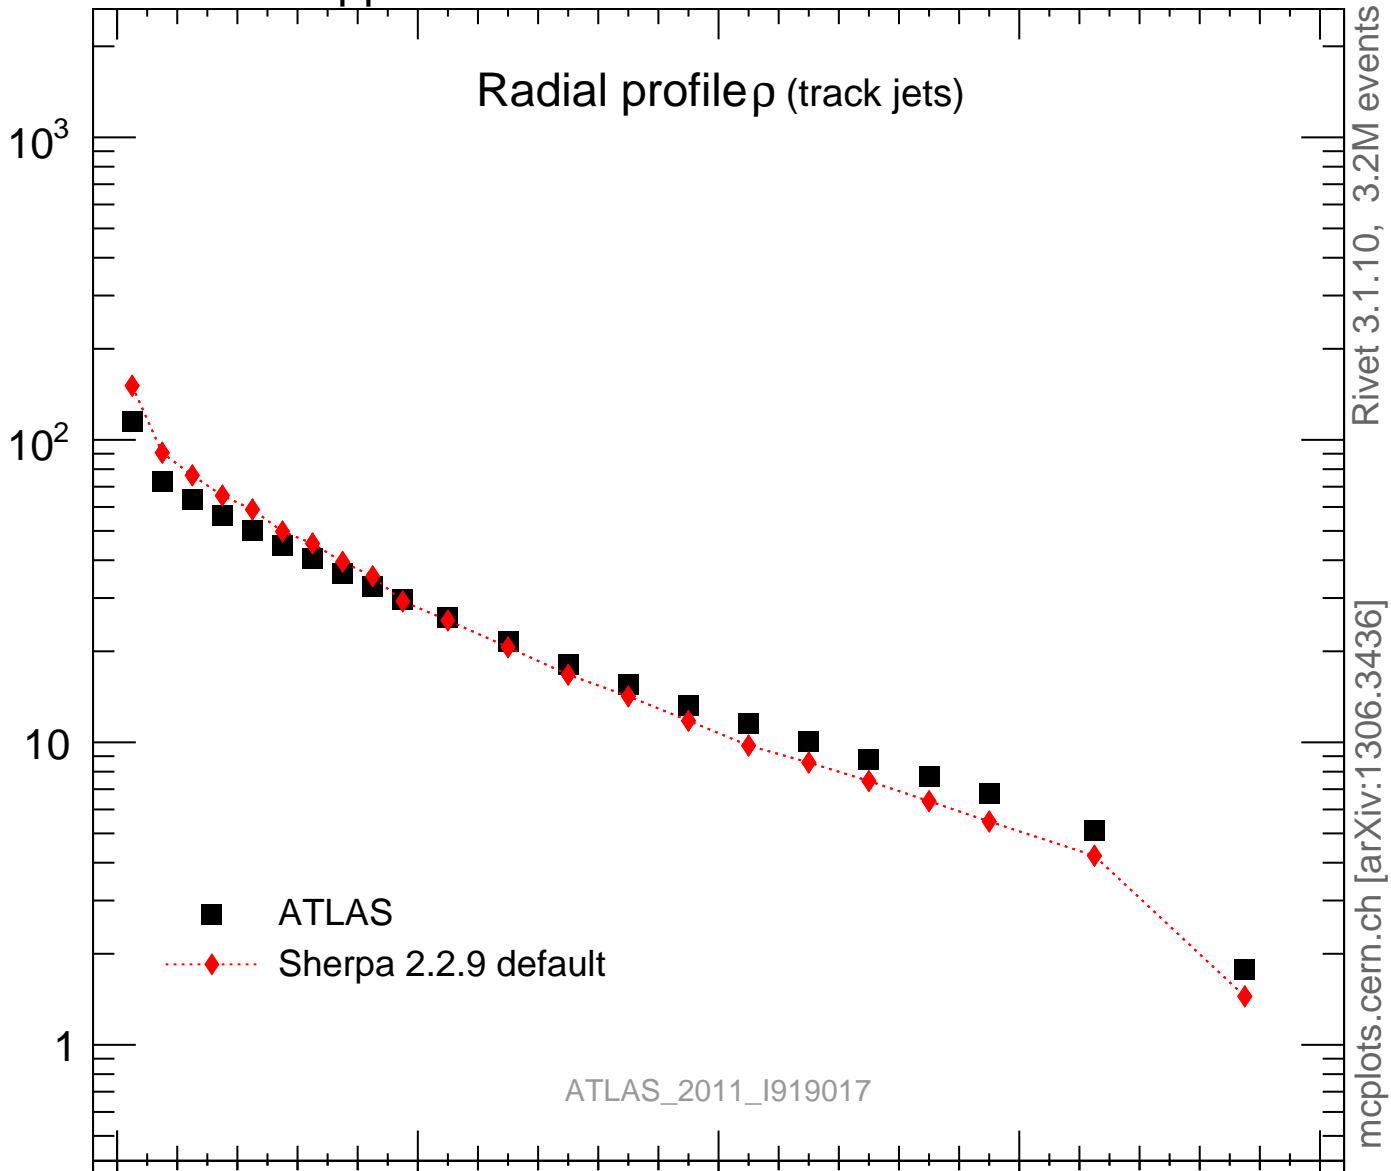

Radial profile ρ (track jets)

ATLAS_2011_I919017

Rivet 3.1.10, 3.2M events
mcplots.cern.ch [arXiv:1306.3436]