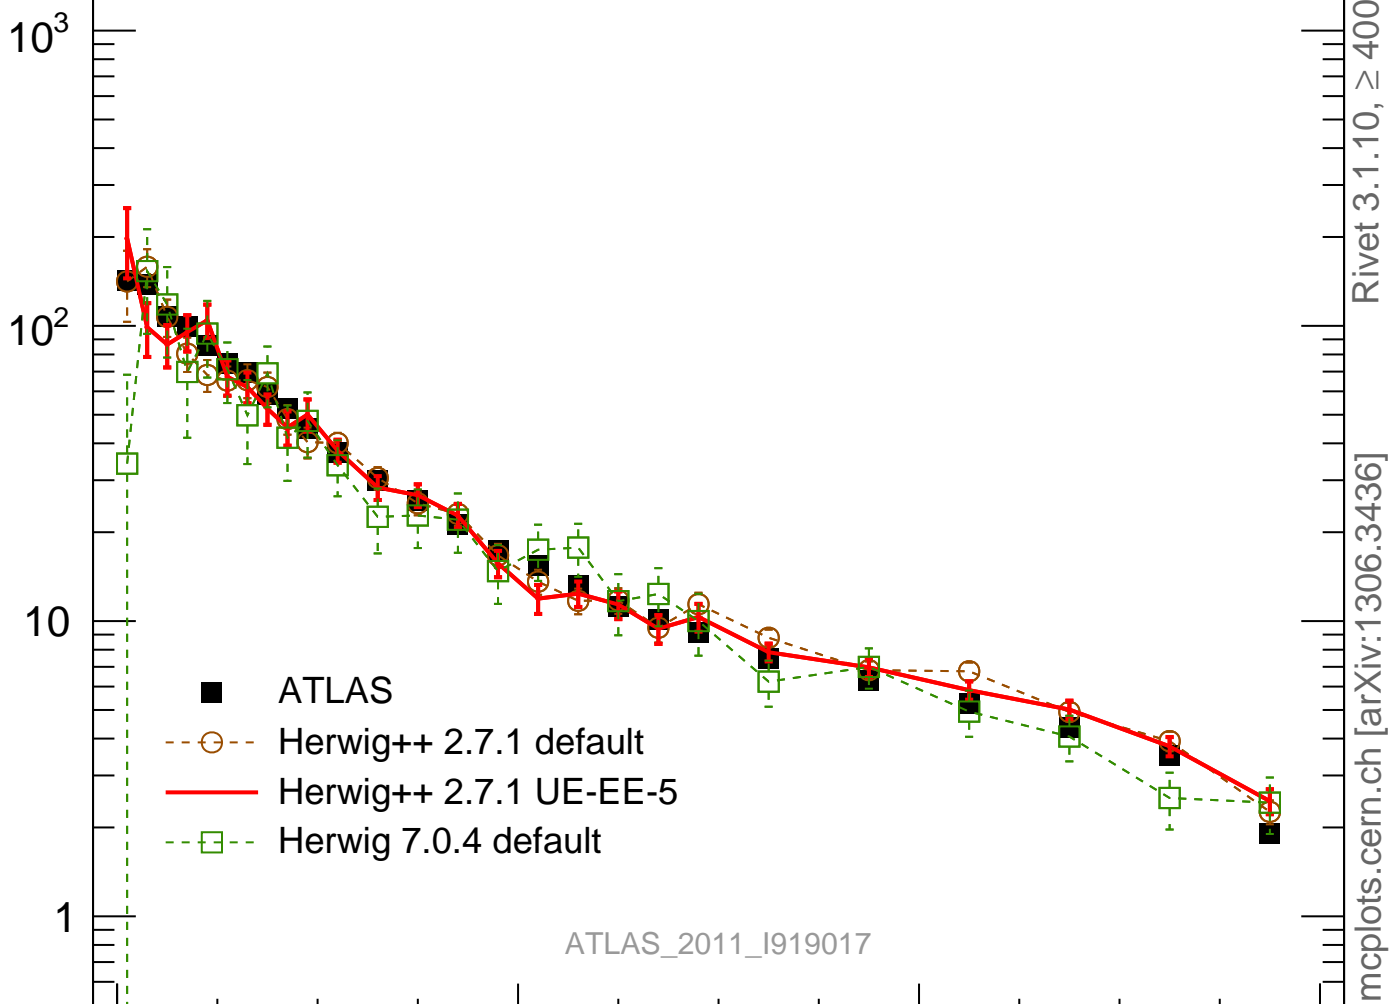

Radial profile ρ (track jets)

Rivet 3.1.10, $\geq 400k$ events
mcplots.cern.ch [arXiv:1306.3436]

ATLAS_2011_I919017