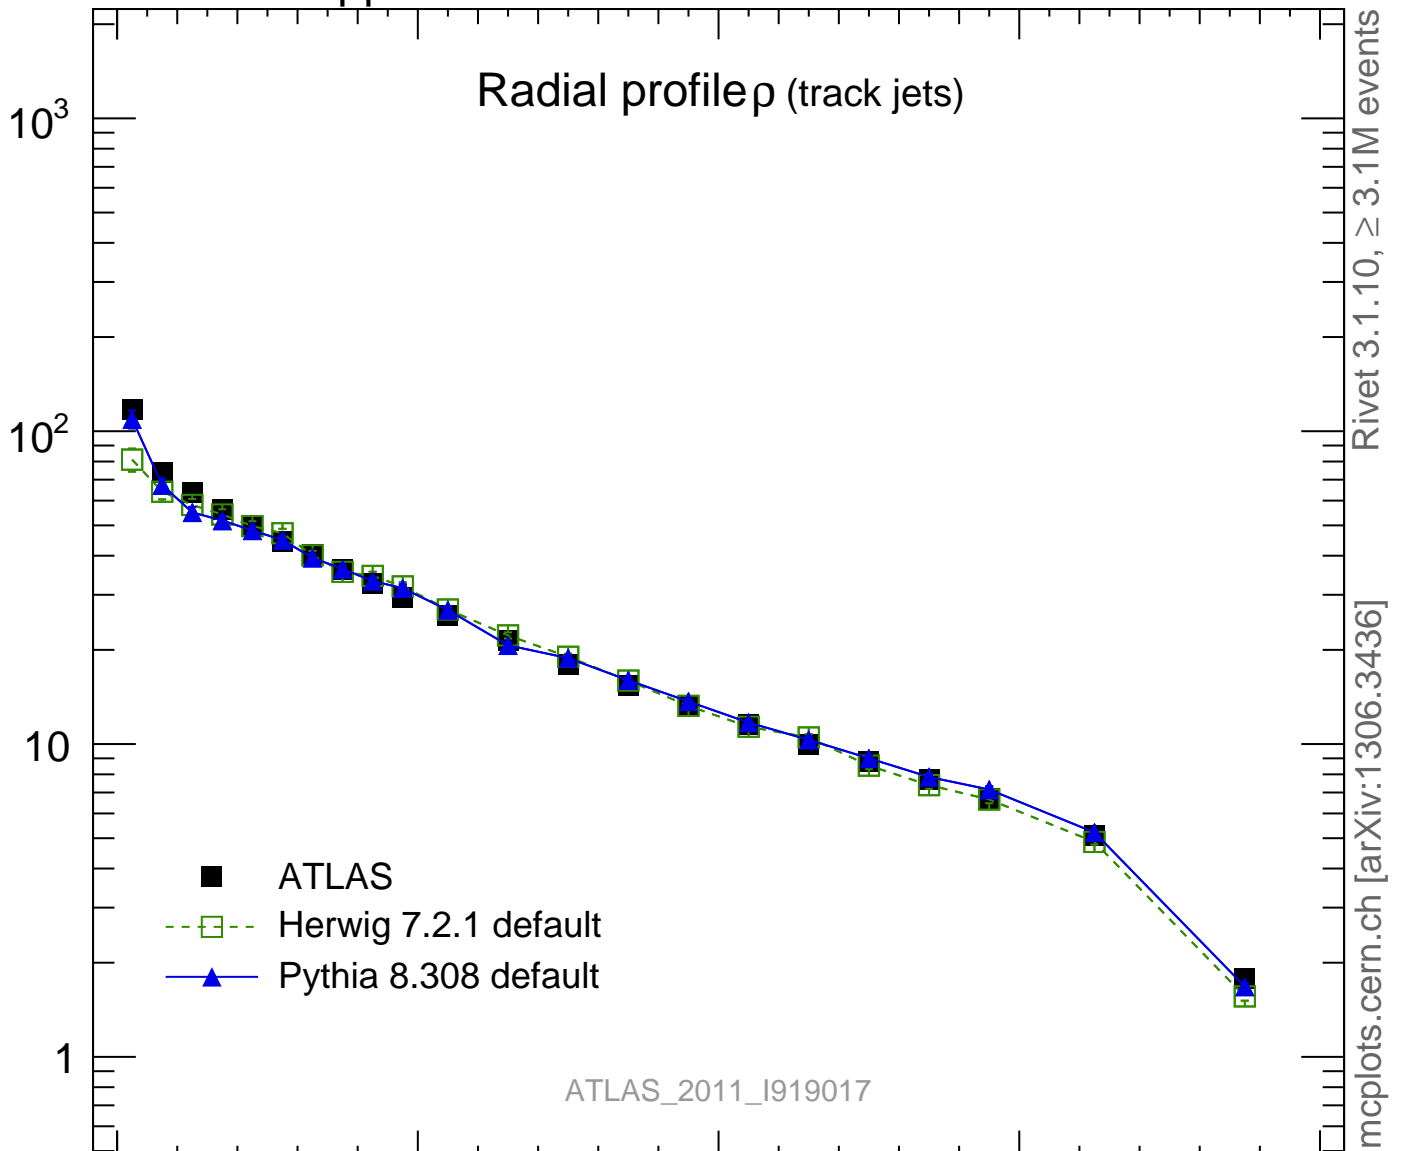

Radial profile ρ (track jets)

Rivet 3.1.10, $\geq 3.1M$ events
mcplots.cern.ch [arXiv:1306.3436]