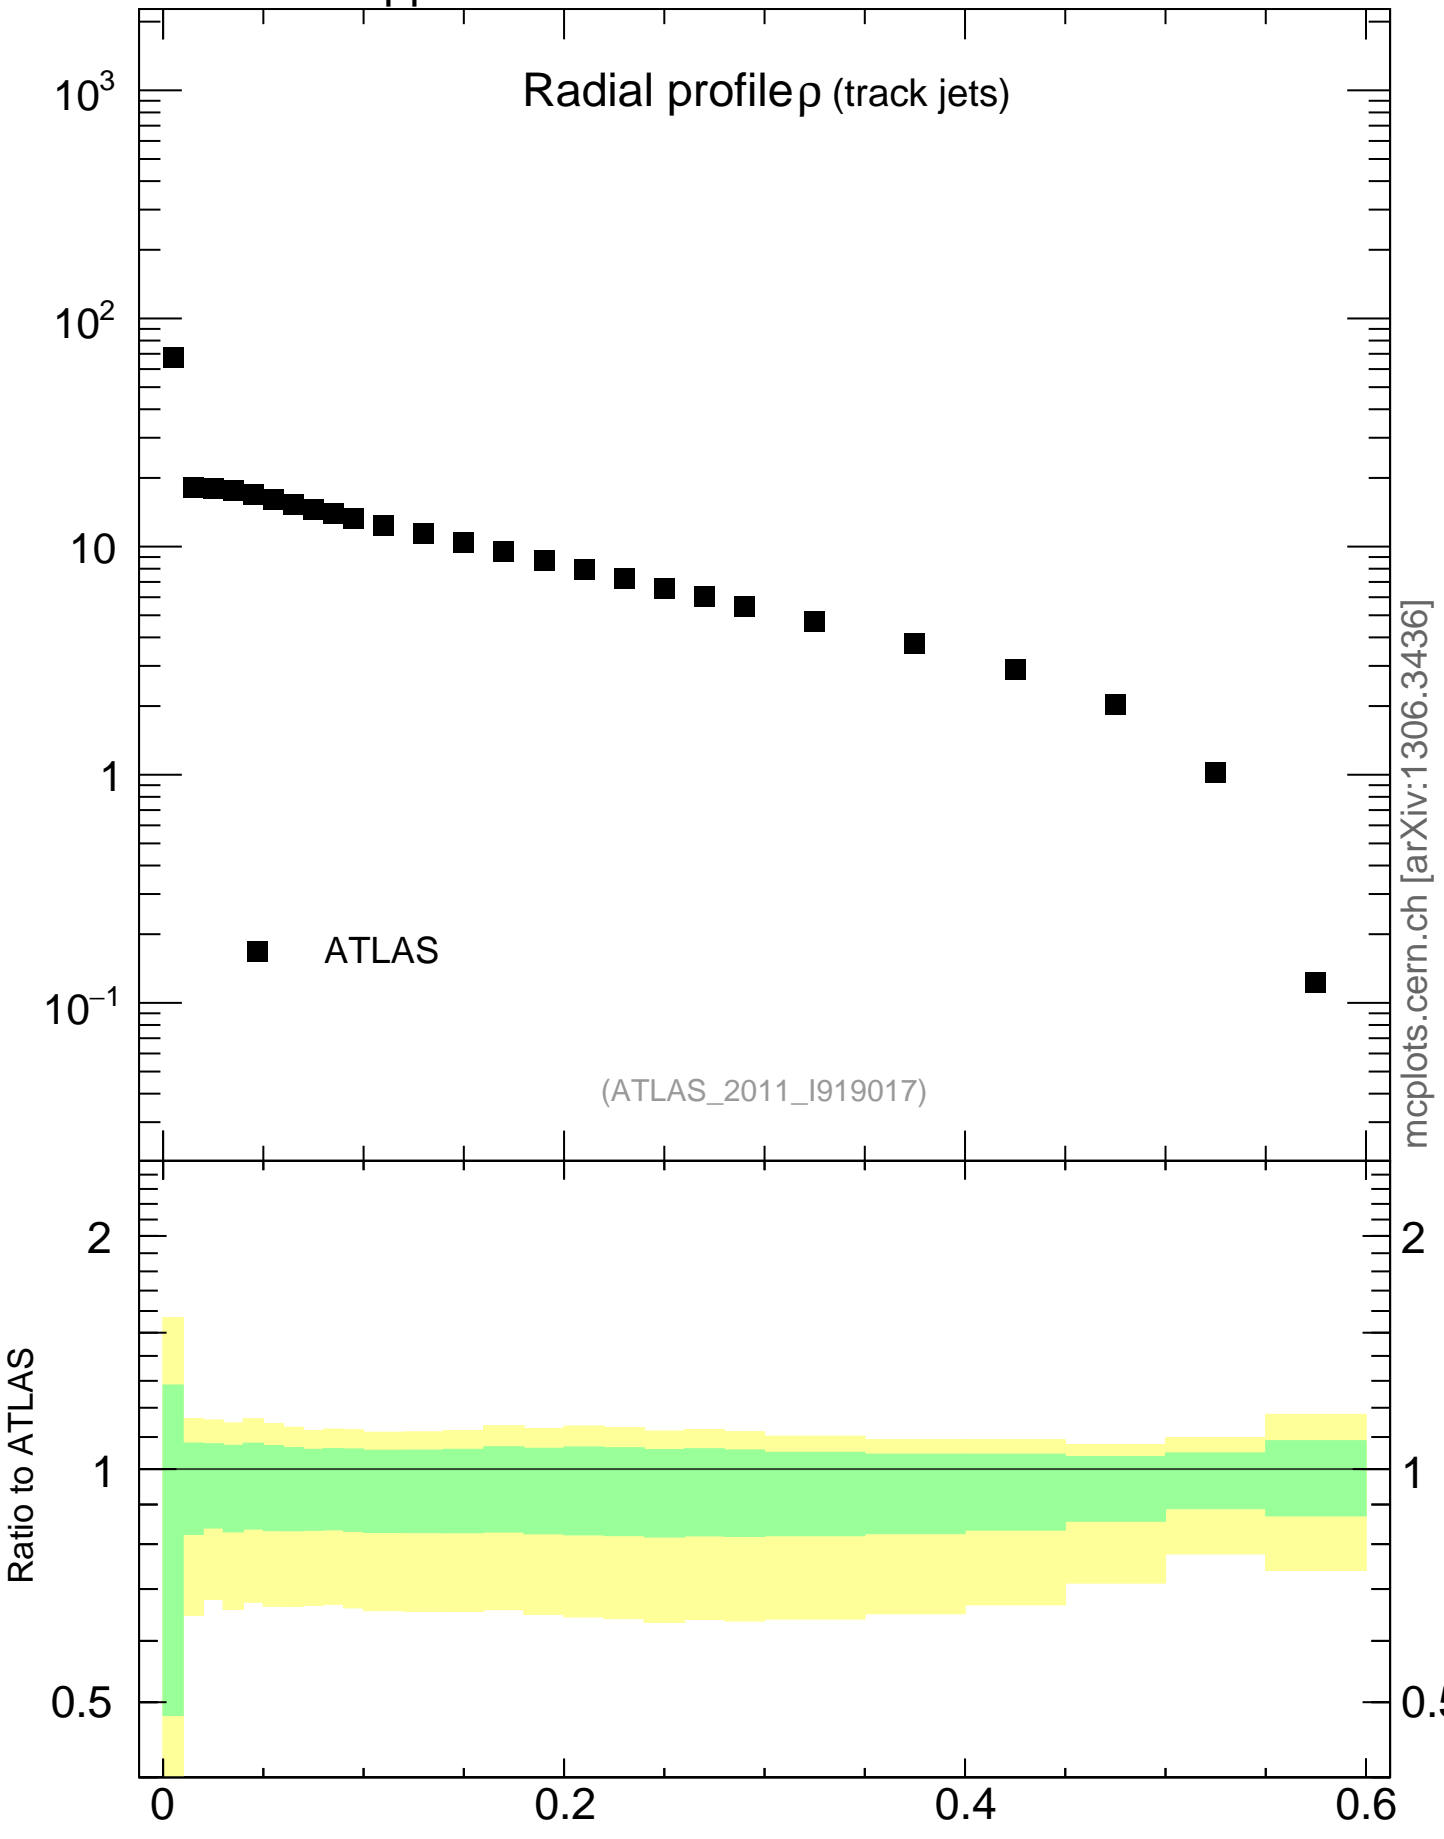

Radial profile ρ (track jets)

mcplots.cern.ch [arXiv:1306.3436]