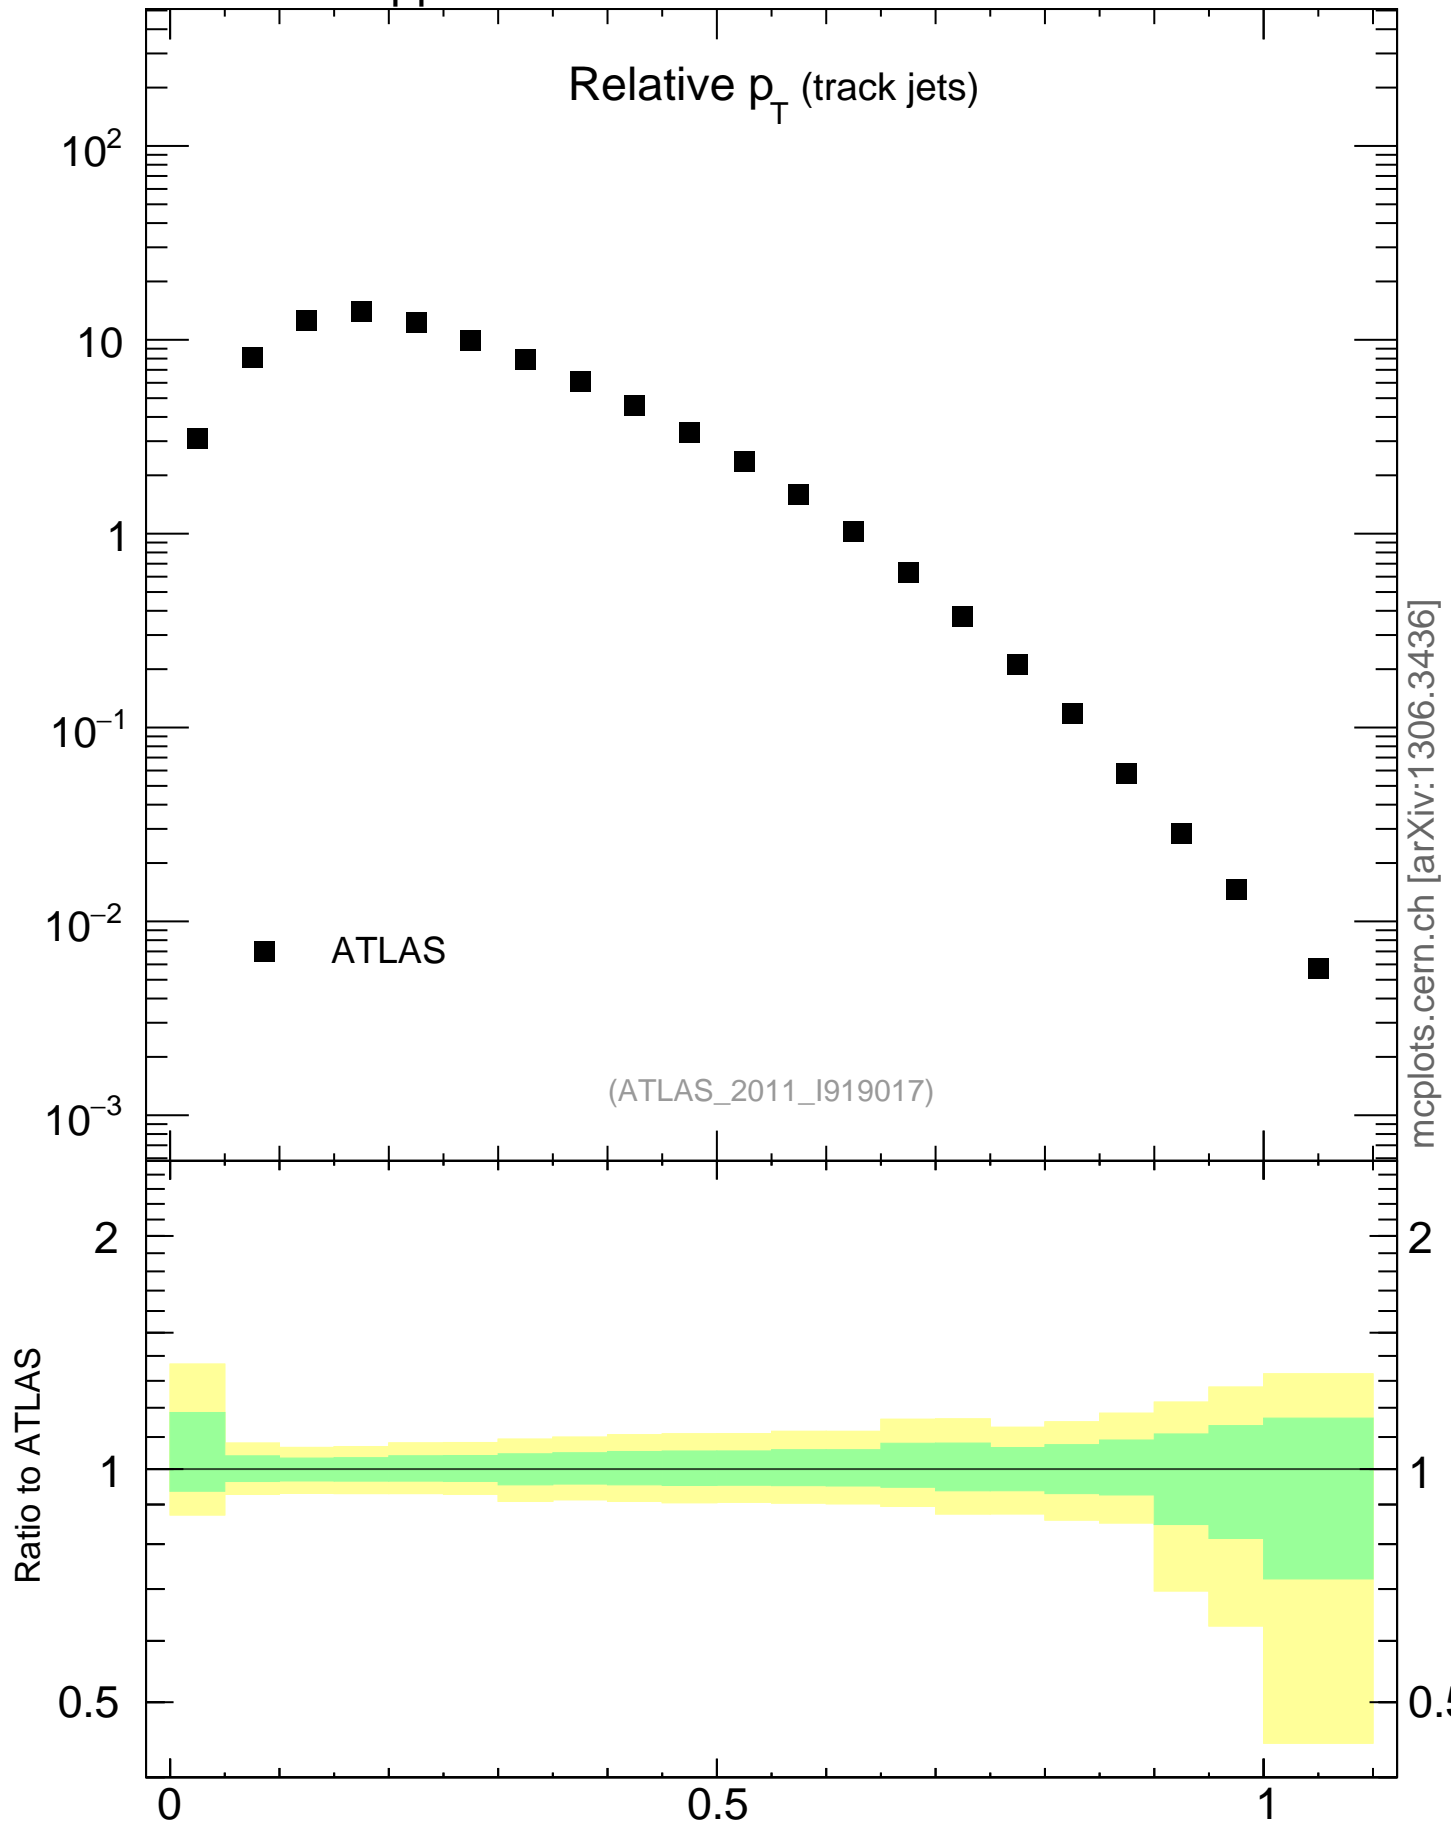

7000 GeV pp

Soft QCD

Relative p_T (track jets)

mcplots.cern.ch [arXiv:1306.3436]