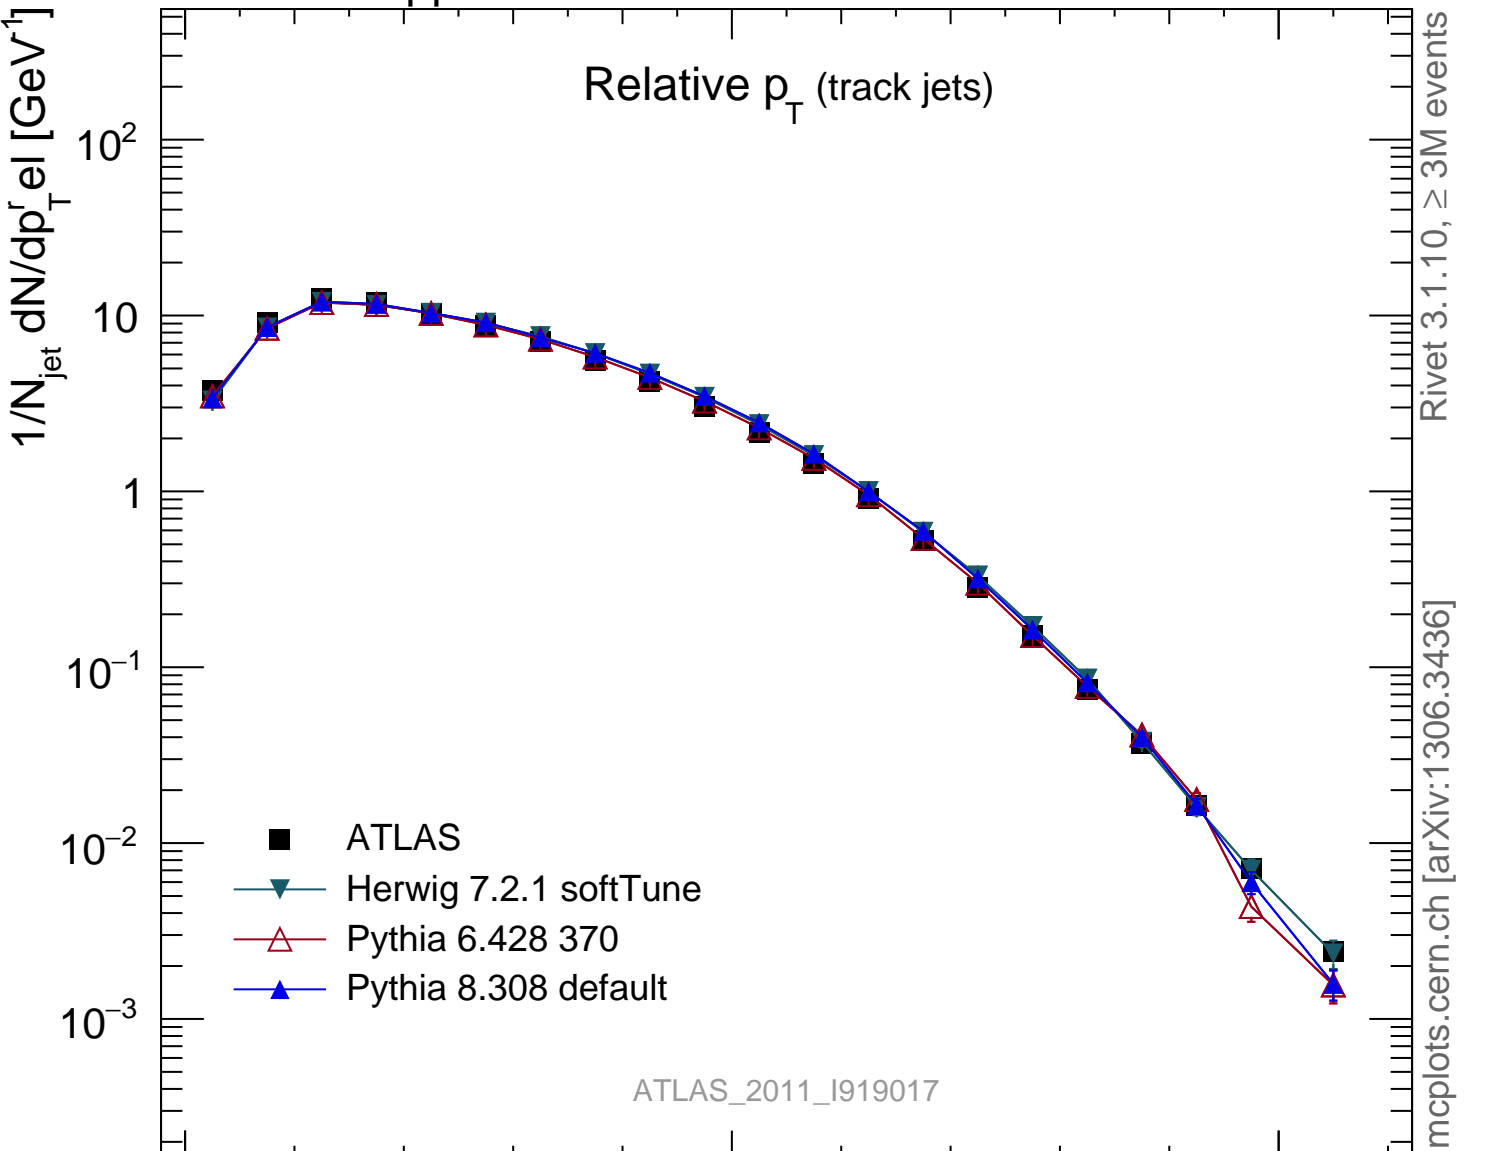

Relative  $p_T$  (track jets)

Rivet 3.1.10,  $\geq 3M$  events  
mcplots.cern.ch [arXiv:1306.3436]