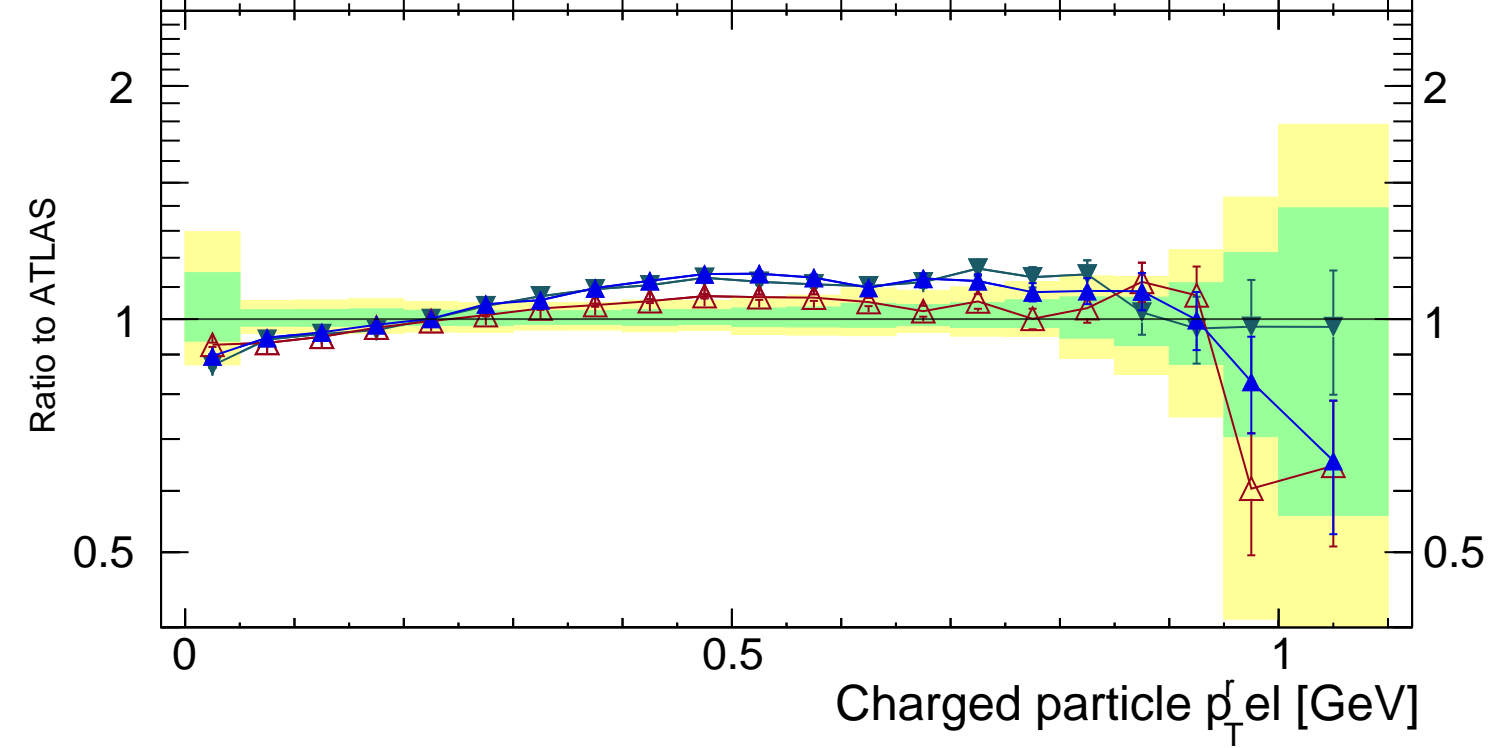

Relative  $p_T$  (track jets)

Rivet 3.1.10,  $\geq 3M$  events  
mcplots.cern.ch [arXiv:1306.3436]