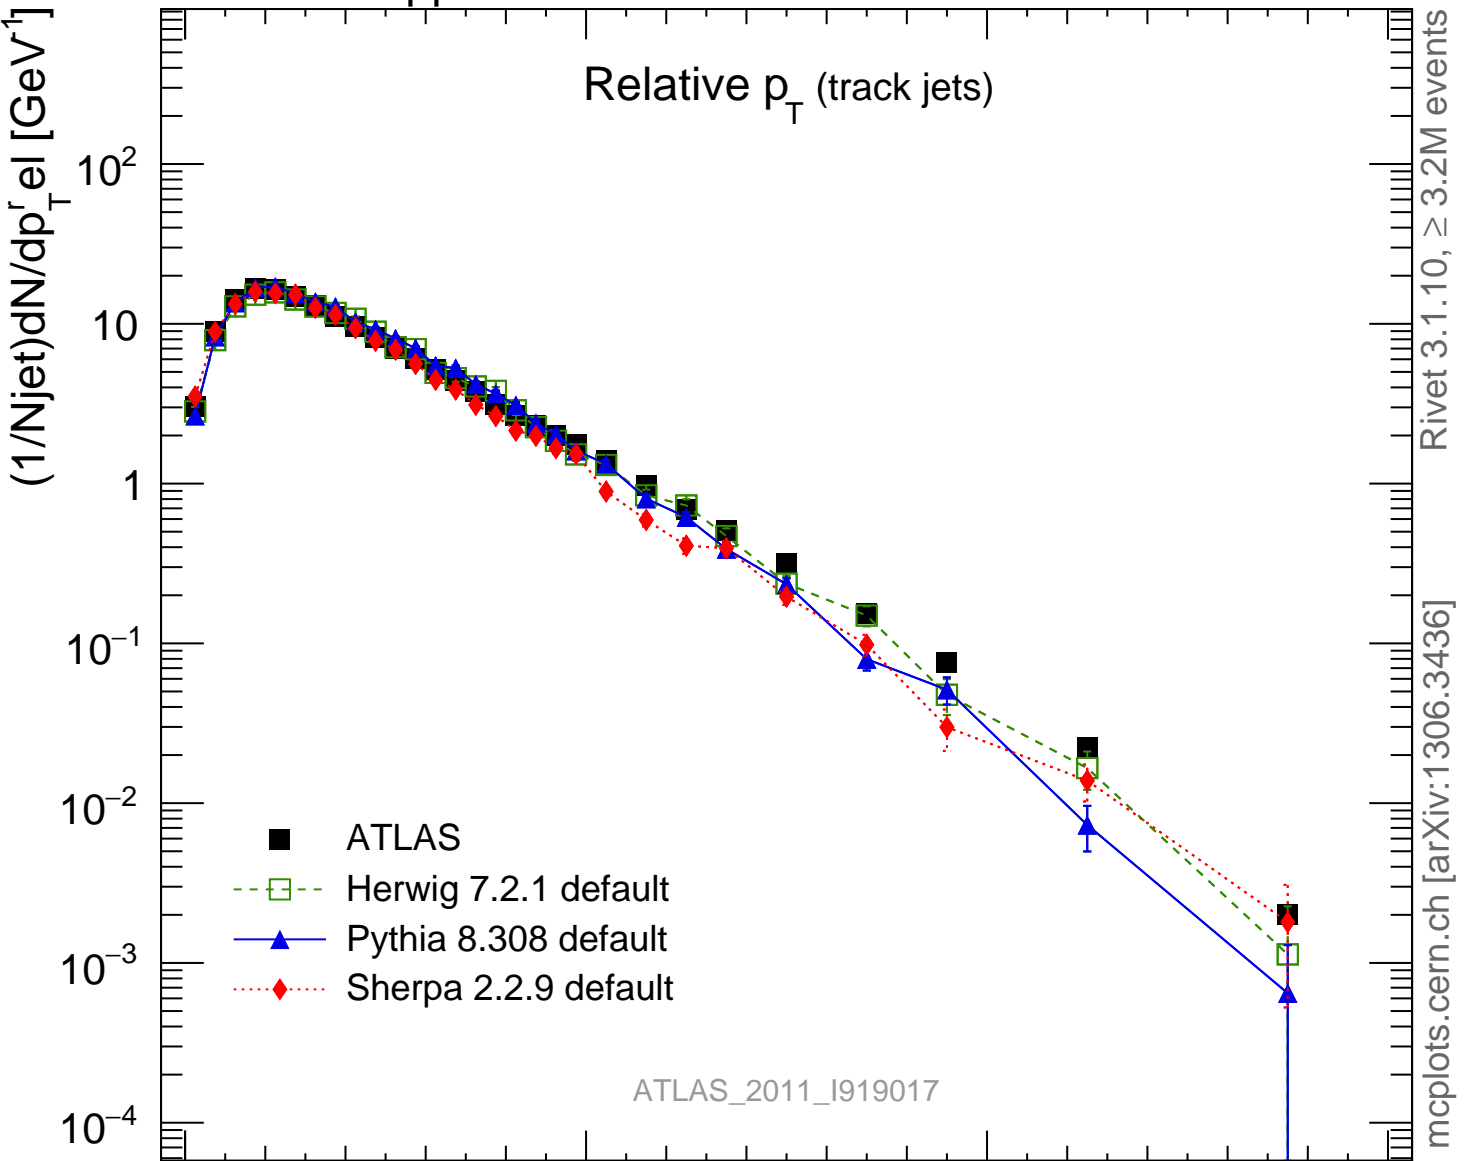

Relative  $p_T$  (track jets)

Rivet 3.1.10,  $\geq 3.2M$  events  
mcplots.cern.ch [arXiv:1306.3436]