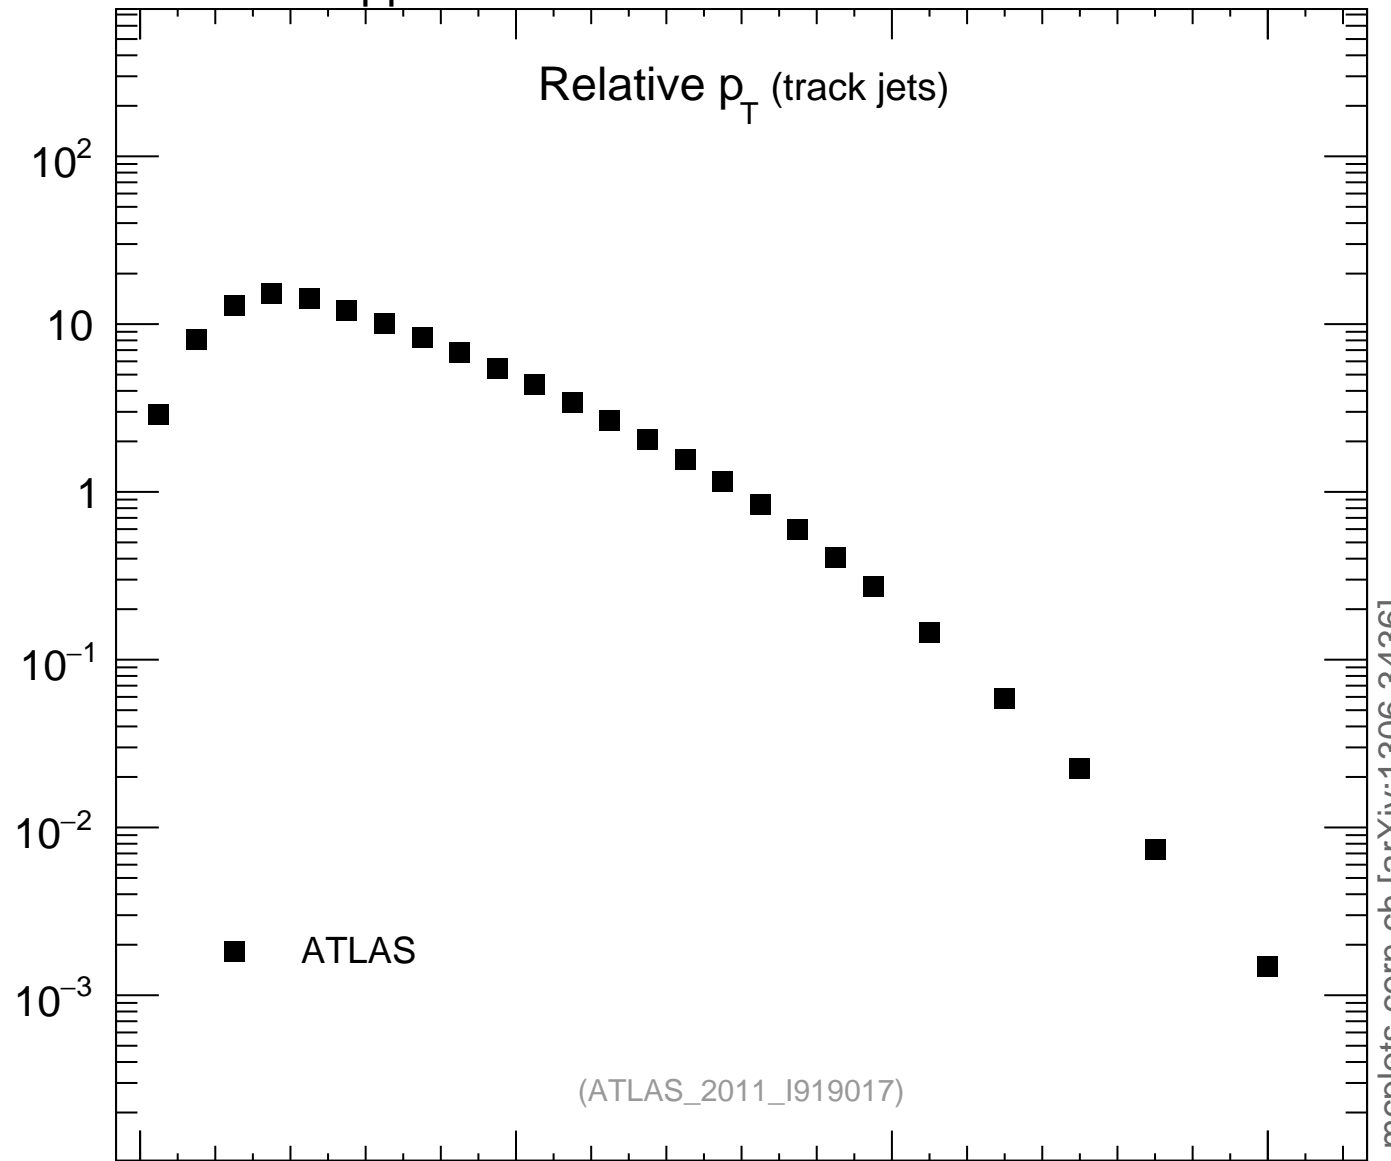

Relative p_T (track jets)

mcplots.cern.ch [arXiv:1306.3436]