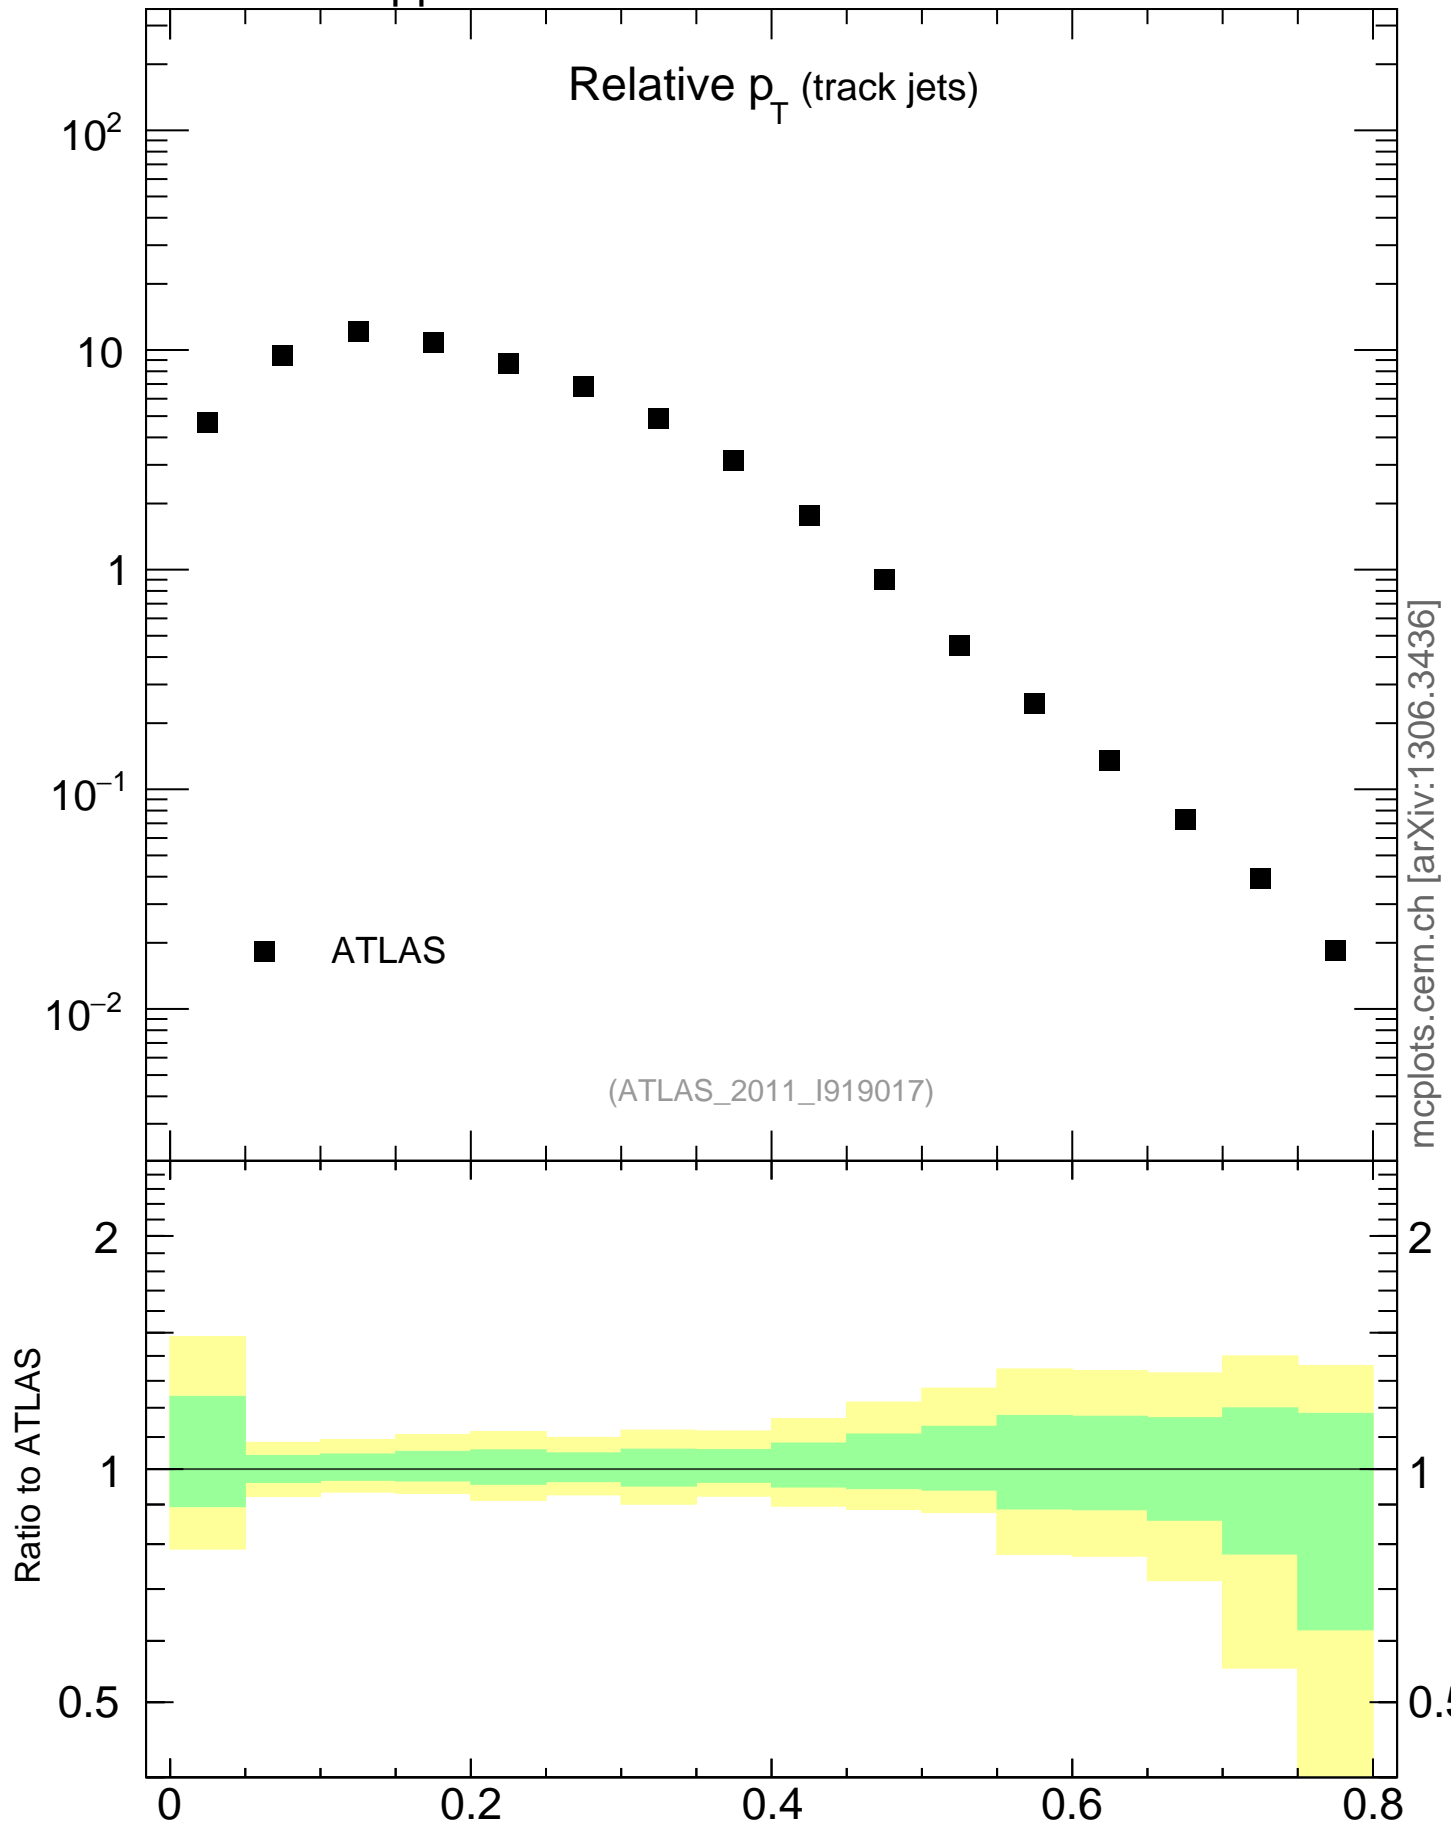

7000 GeV pp

Soft QCD

Relative p_T (track jets)

mcplots.cern.ch [arXiv:1306.3436]