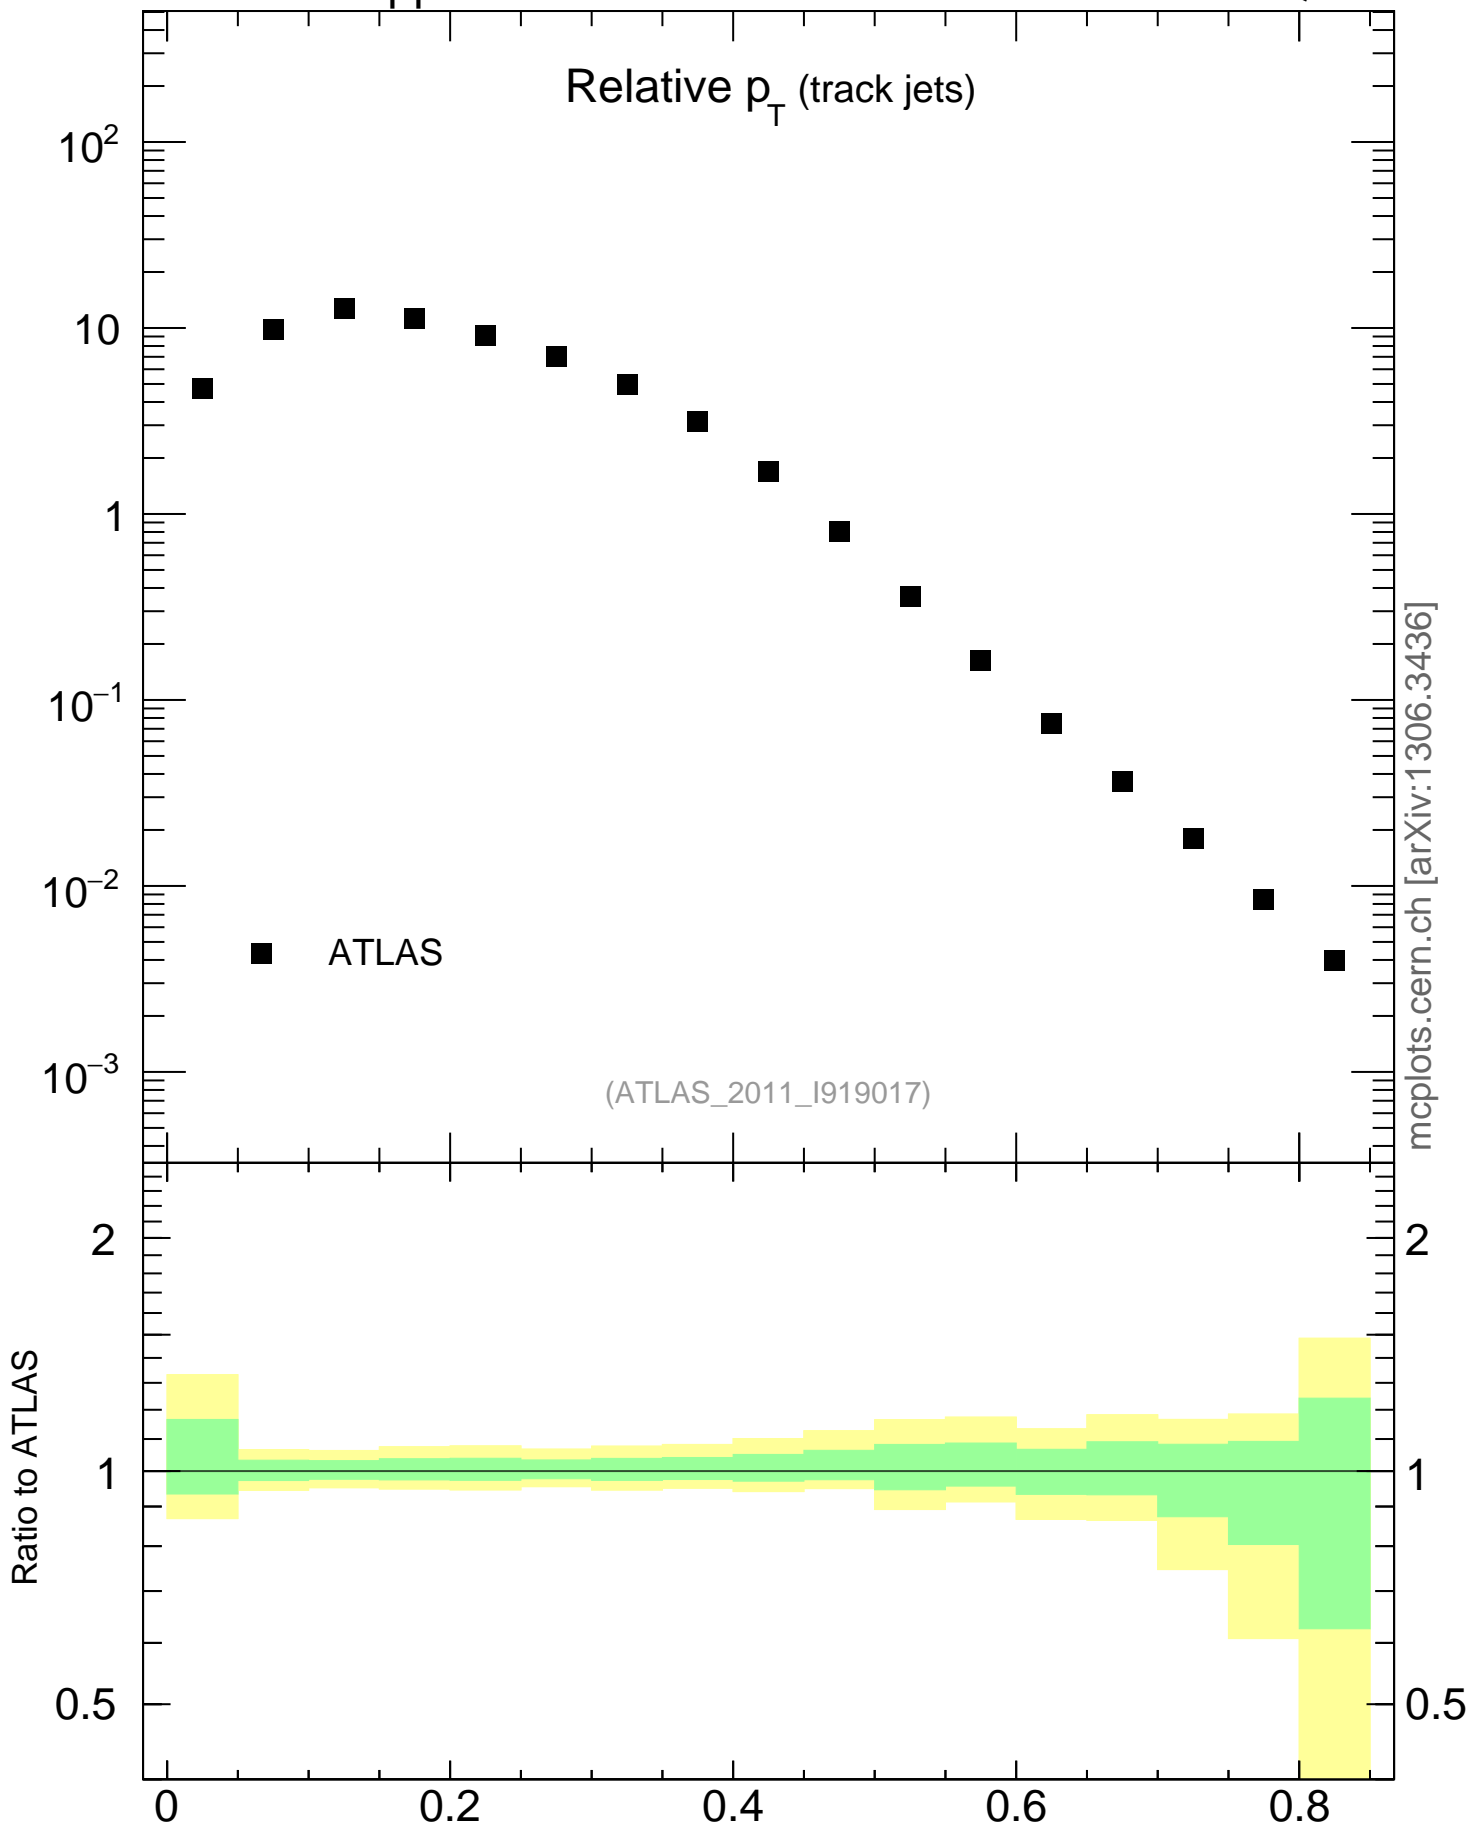

7000 GeV pp

Soft QCD

Relative p_T (track jets)

mcplots.cern.ch [arXiv:1306.3436]