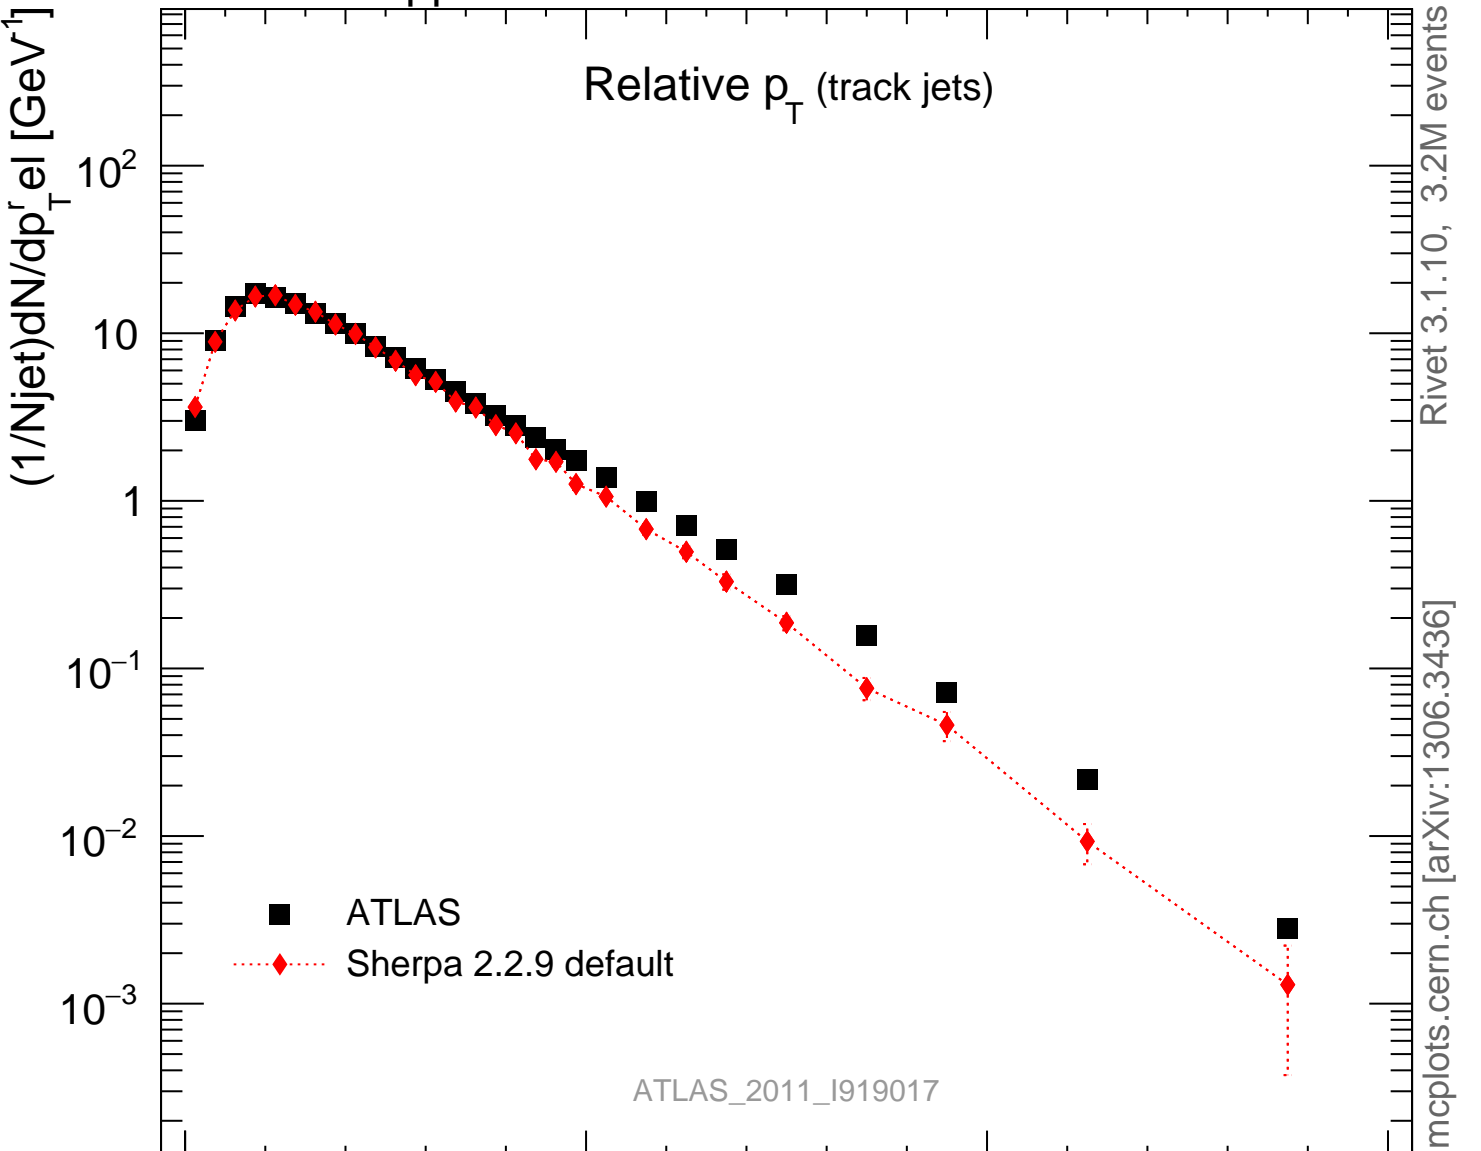

7000 GeV pp

Soft QCD

Relative p_T (track jets)

Rivet 3.1.10, 3.2M events
mcplots.cern.ch [arXiv:1306.3436]