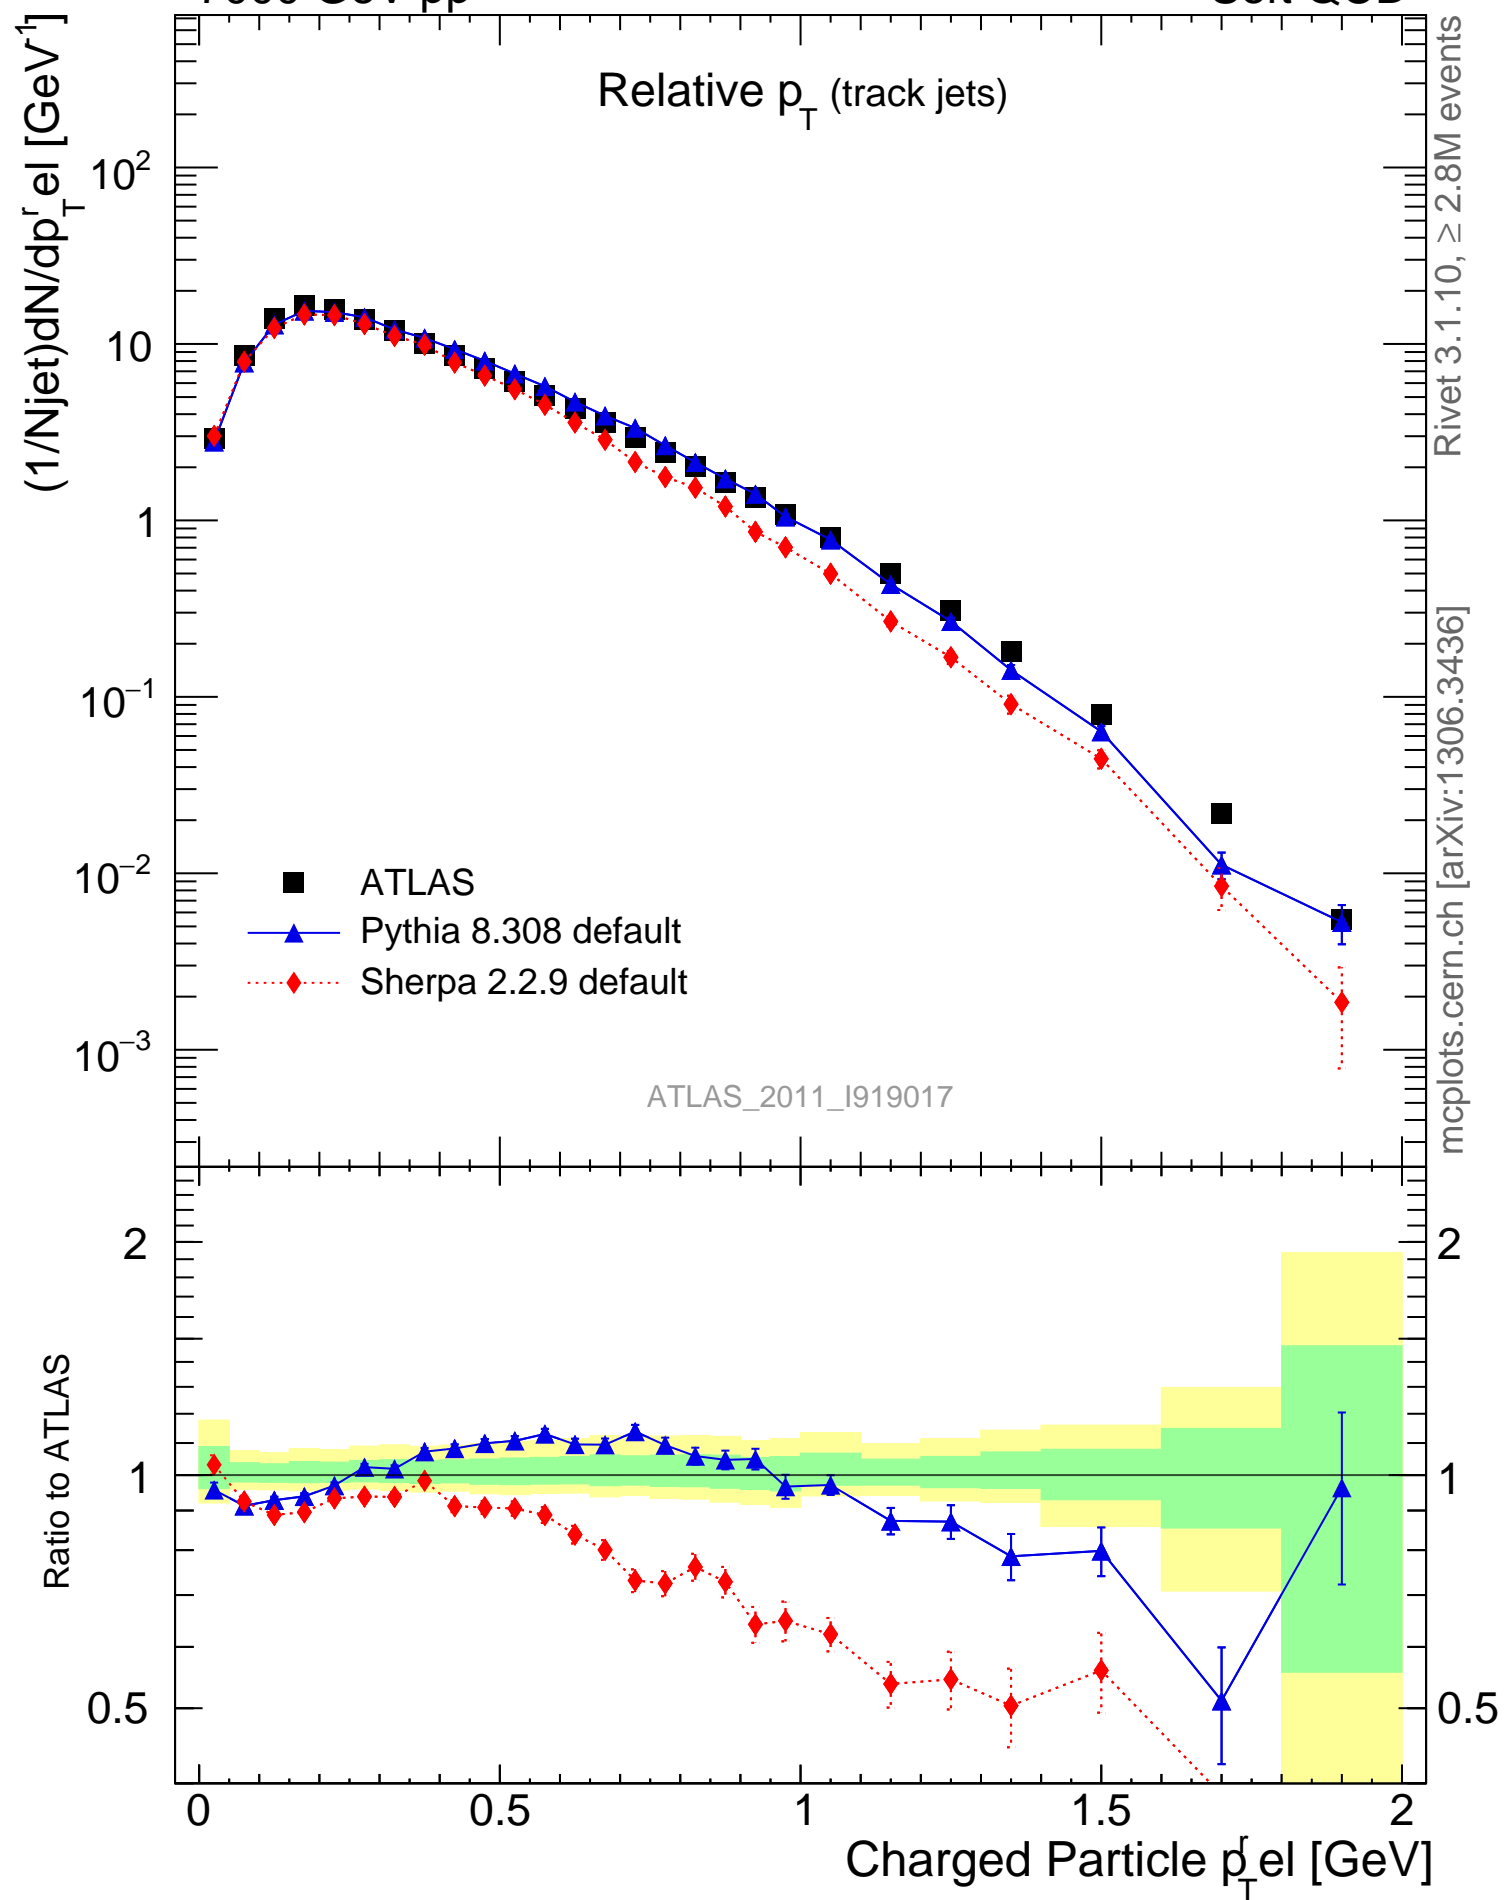

7000 GeV pp

Soft QCD

Relative p_T (track jets)Rivet 3.1.10, $\geq 2.8M$ events

mcplots.cern.ch [arXiv:1306.3436]

ATLAS_2011_I919017