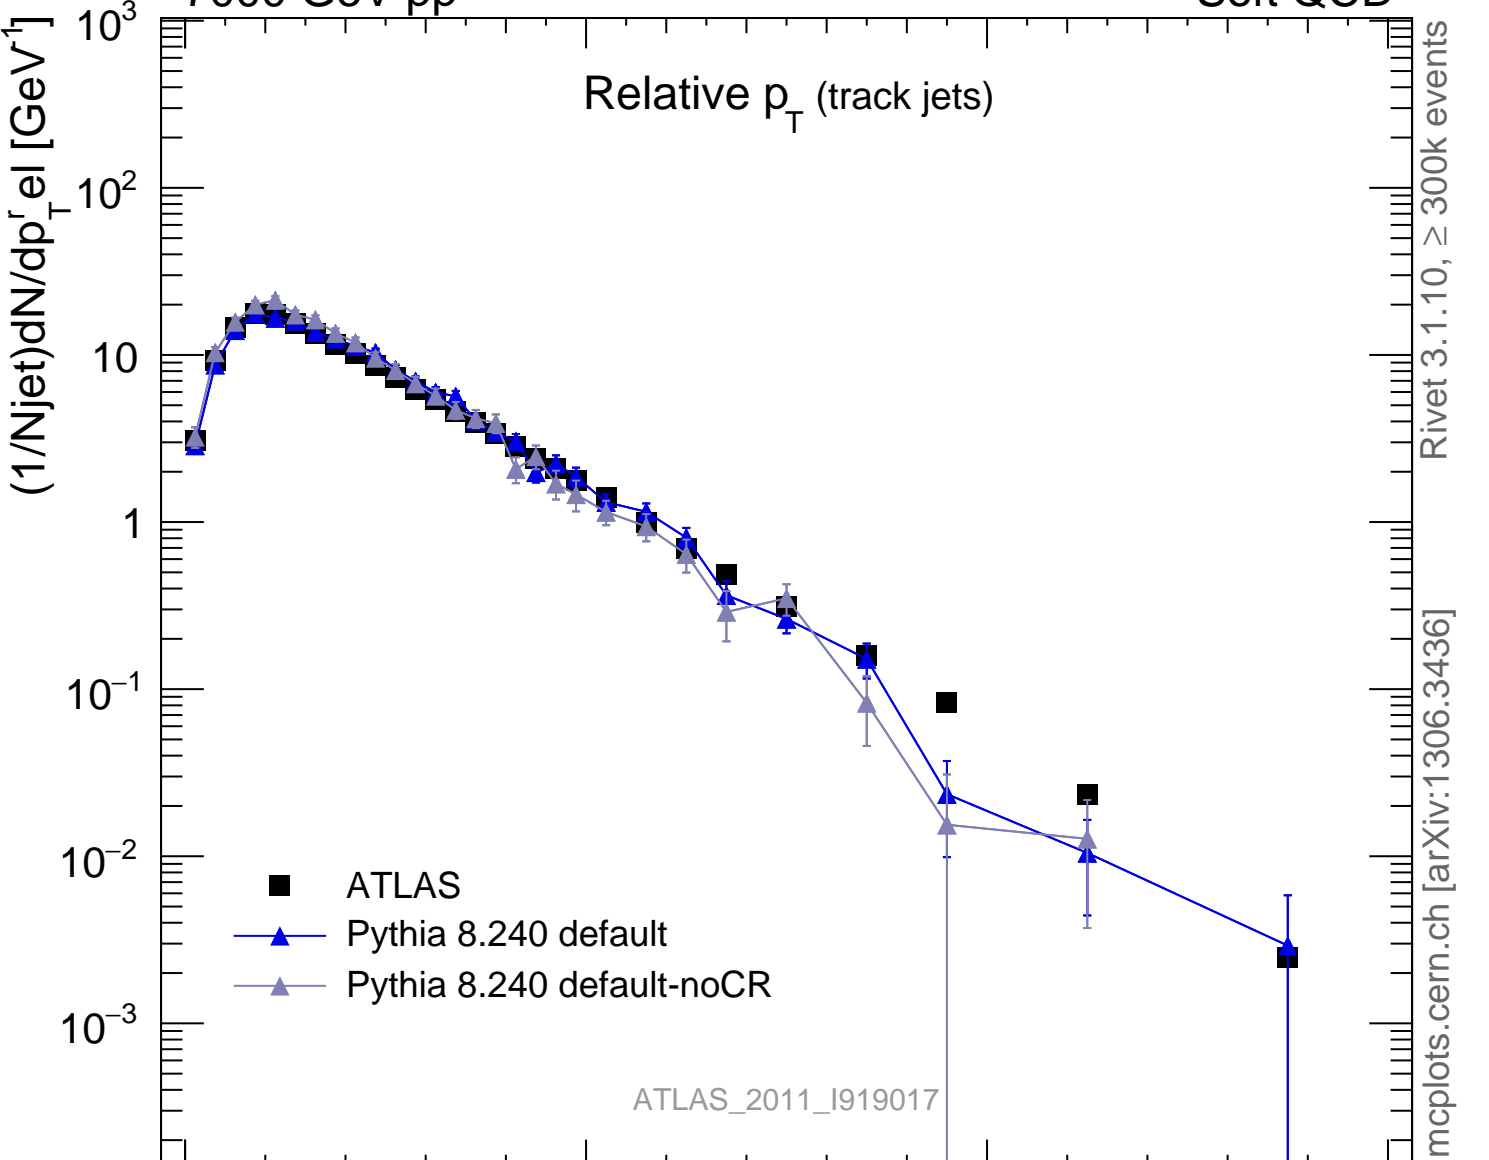

Relative p_T (track jets)

Rivet 3.1.10, $\geq 300k$ events
mcplots.cern.ch [arXiv:1306.3436]