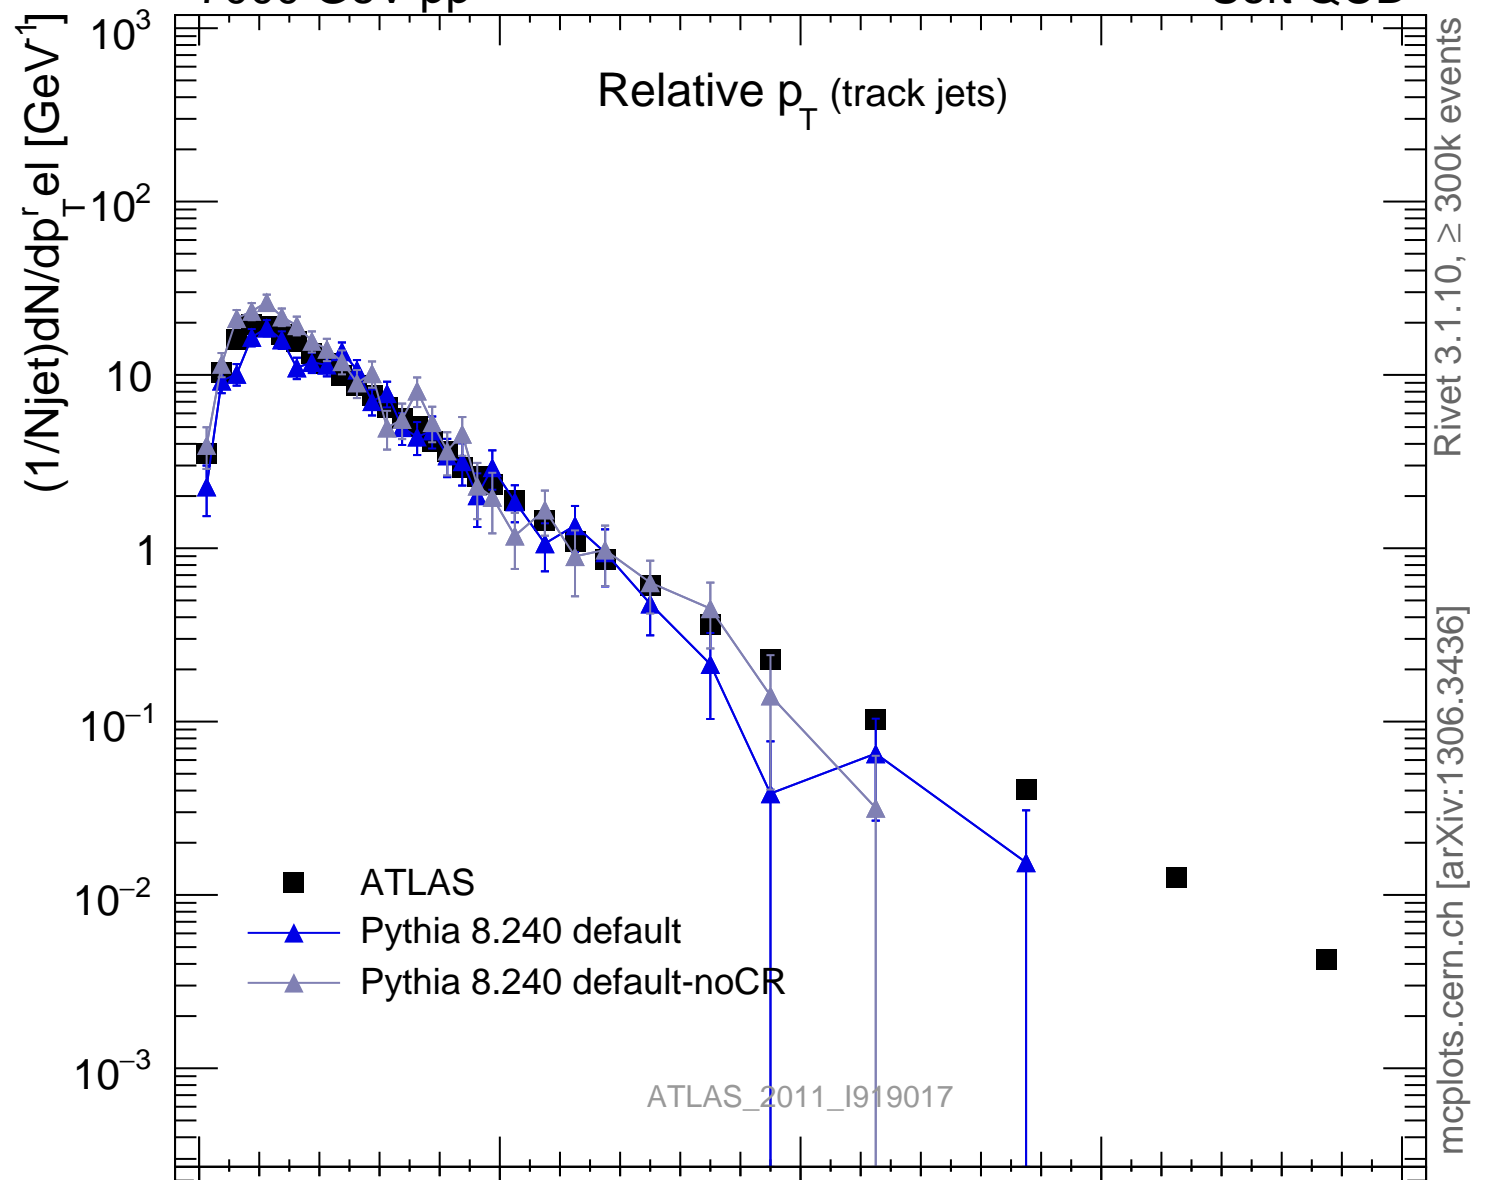

7000 GeV pp

Soft QCD

Relative p_T (track jets)Rivet 3.1.10, $\geq 300k$ events

mcplots.cern.ch [arXiv:1306.3436]