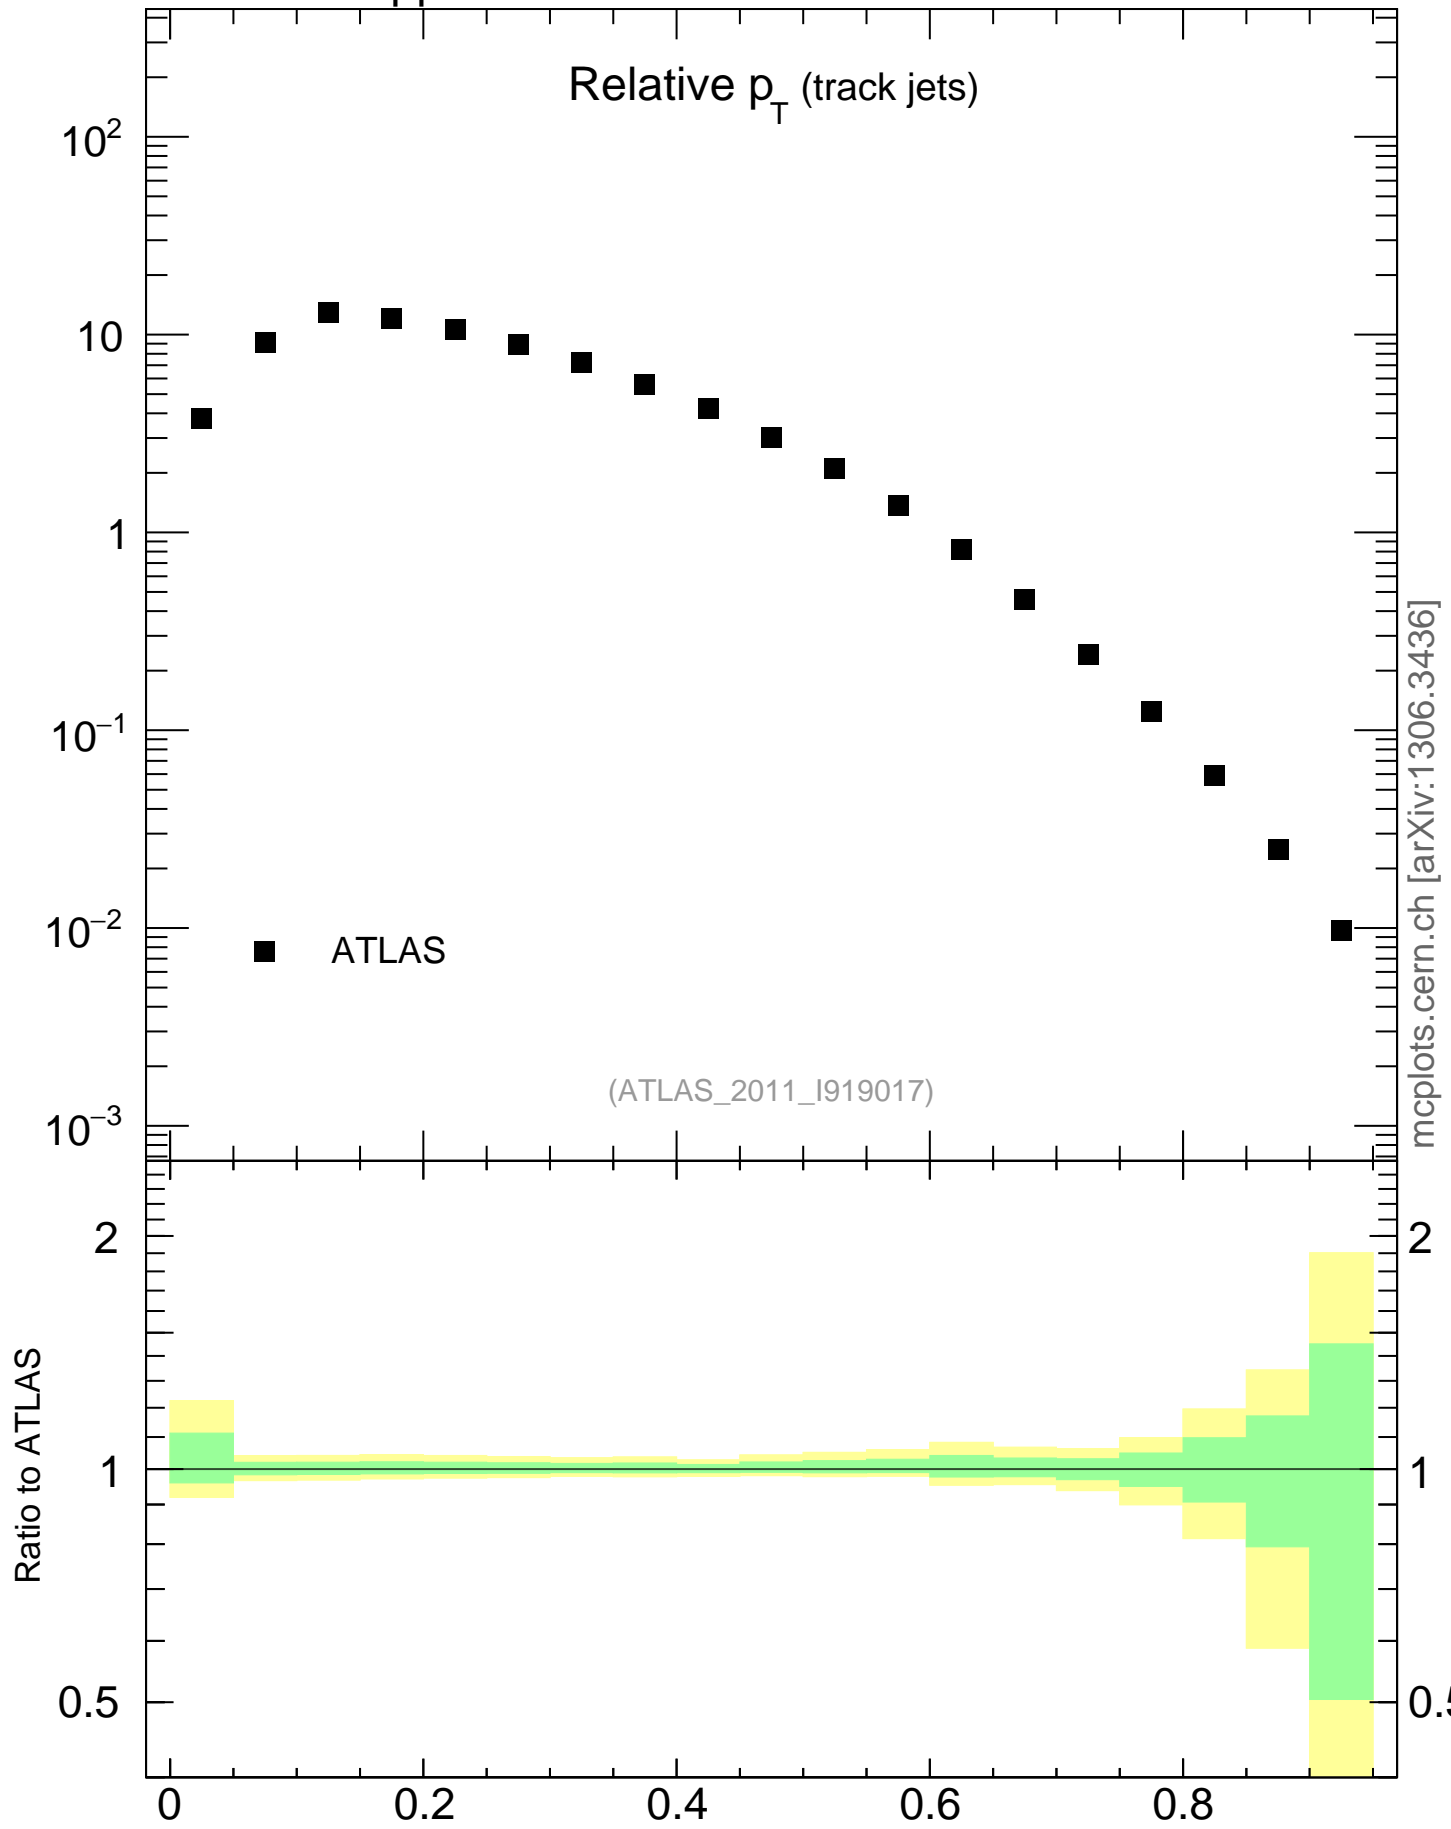

7000 GeV pp

Soft QCD

Relative p_T (track jets)

mcplots.cern.ch [arXiv:1306.3436]