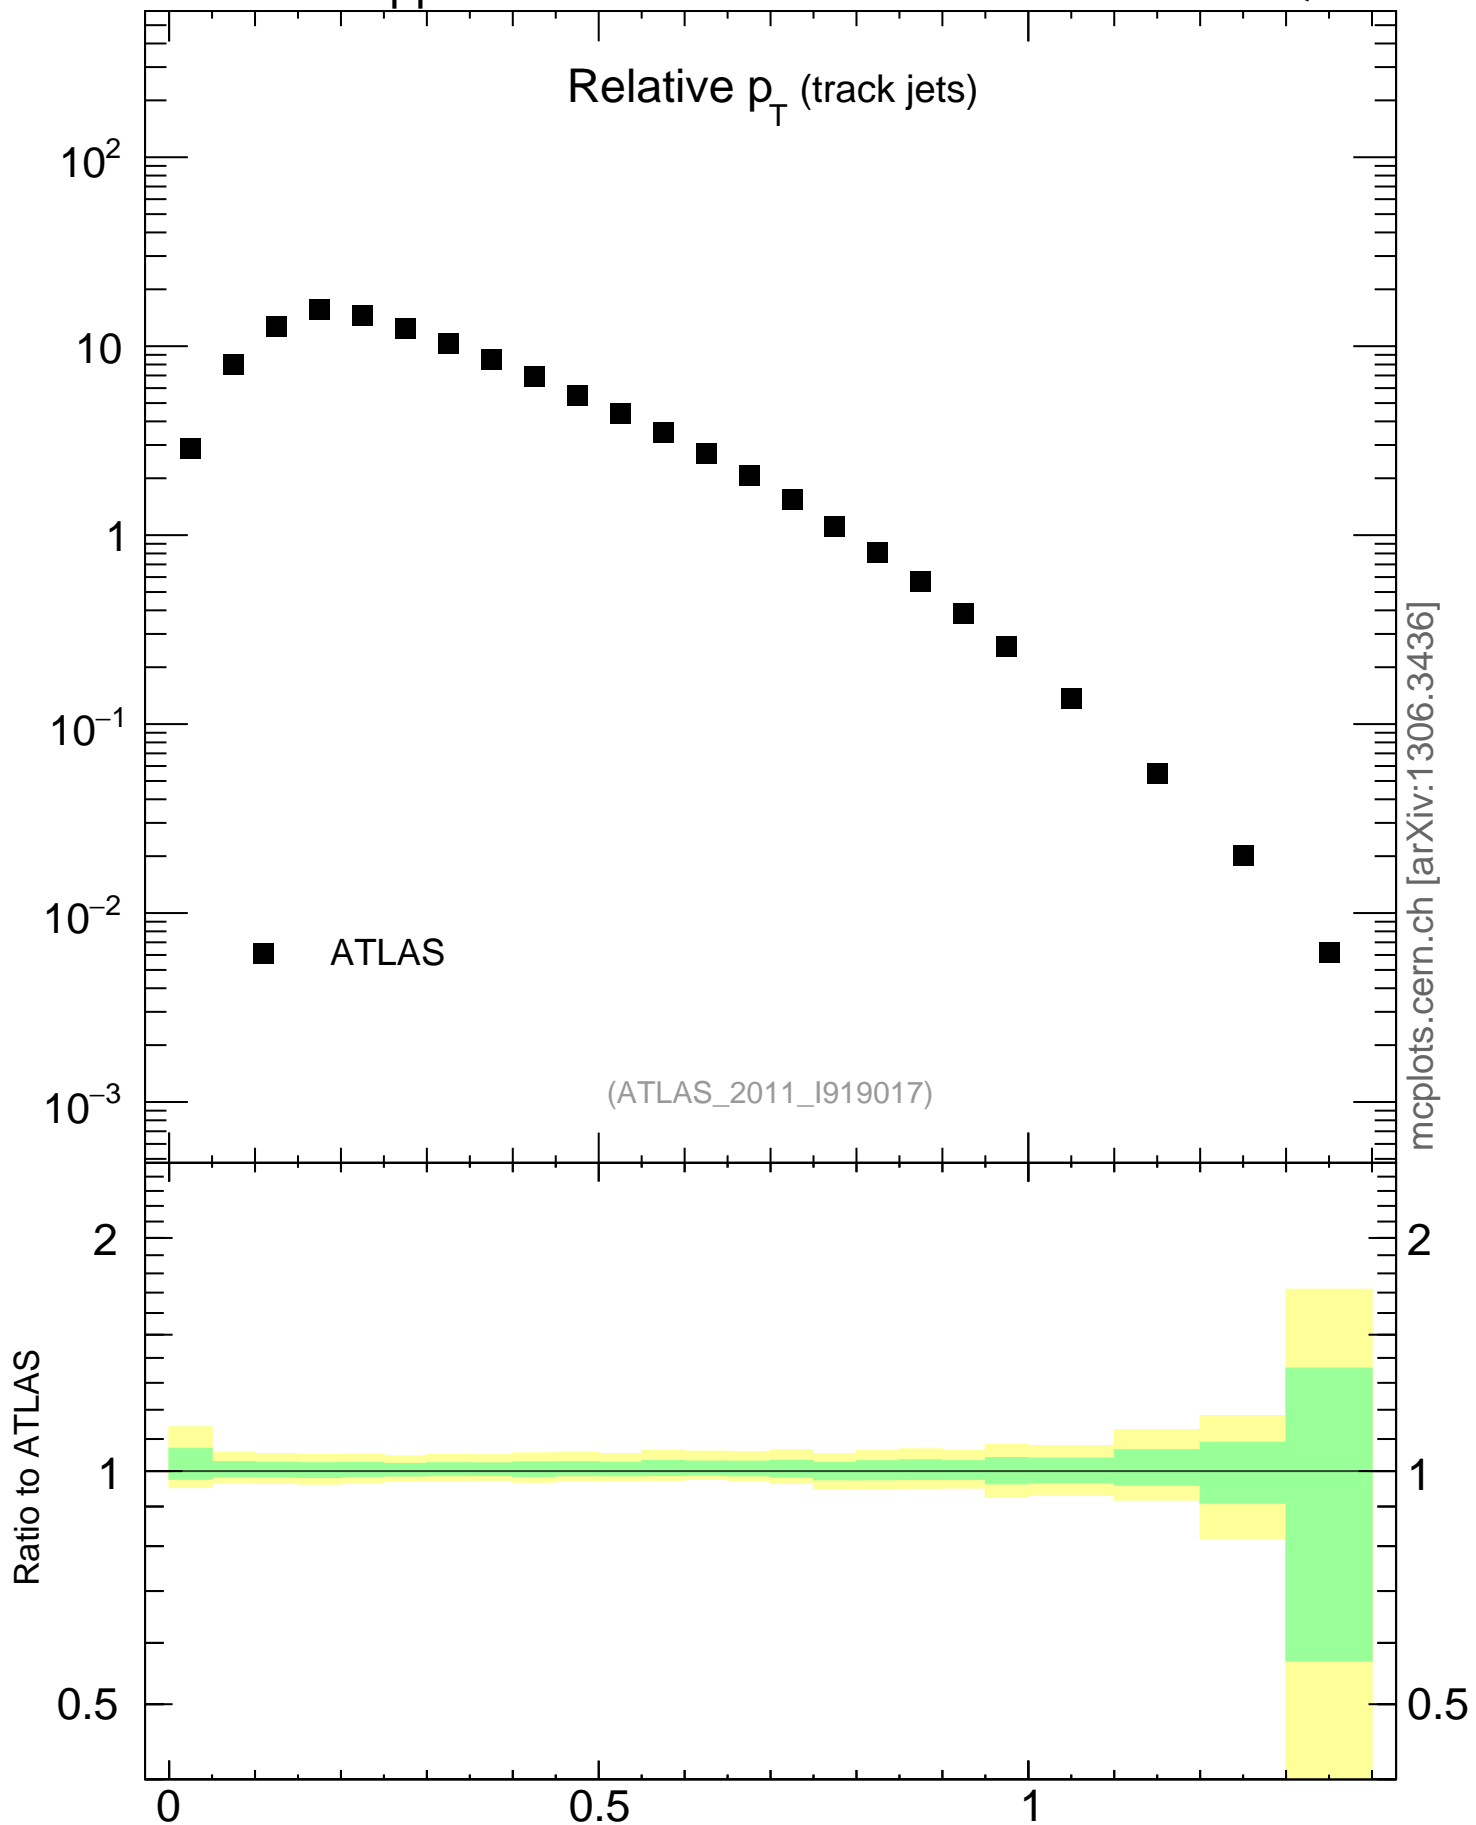

7000 GeV pp

Soft QCD

Relative p_T (track jets)

mcplots.cern.ch [arXiv:1306.3436]