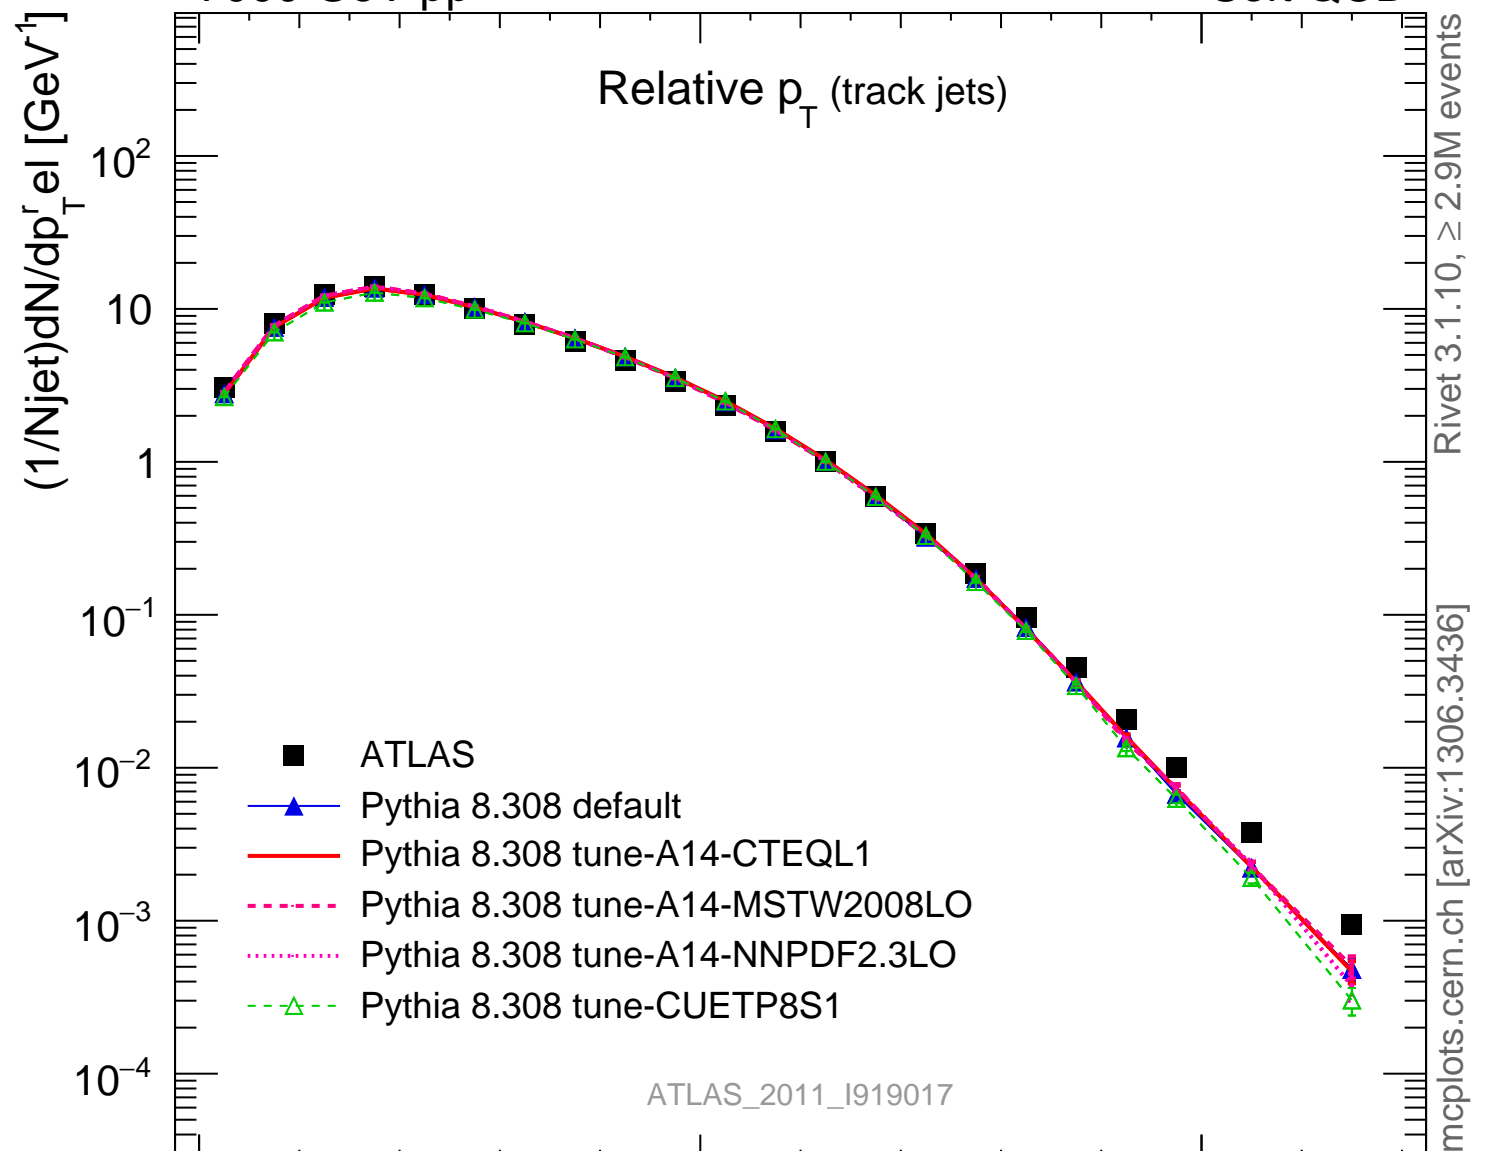

Relative p_T (track jets)Rivet 3.1.10, $\geq 2.9M$ events

mcplots.cern.ch [arXiv:1306.3436]