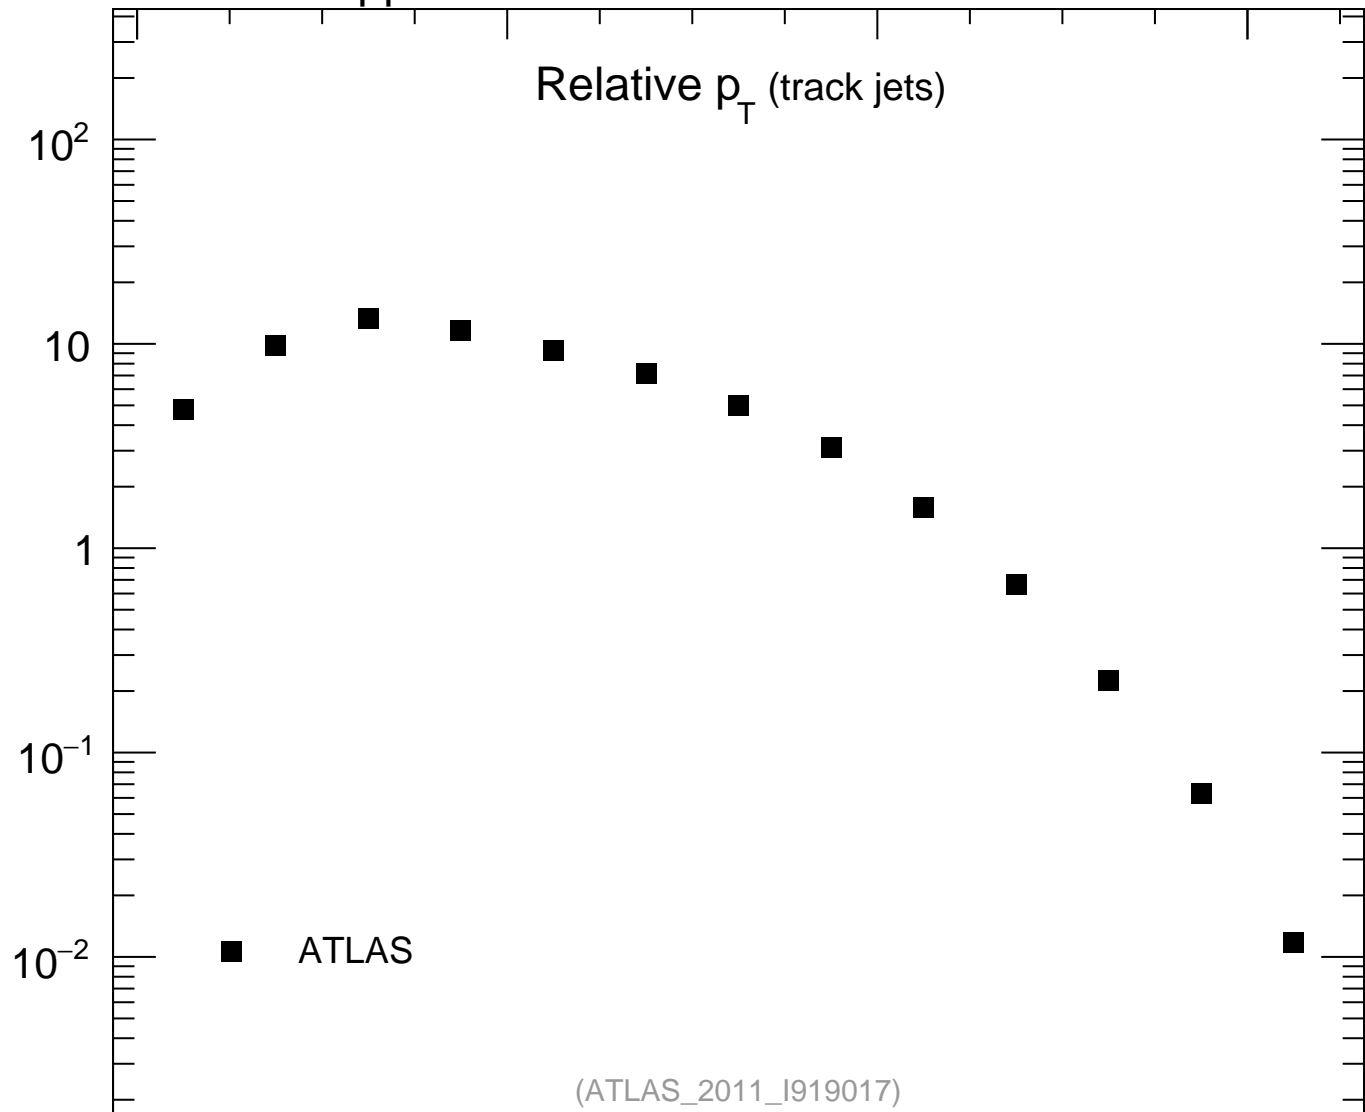

7000 GeV pp

Soft QCD

Relative p_T (track jets)

■ ATLAS

(ATLAS_2011_I919017)

Ratio to ATLAS

mcplots.cern.ch [arXiv:1306.3436]