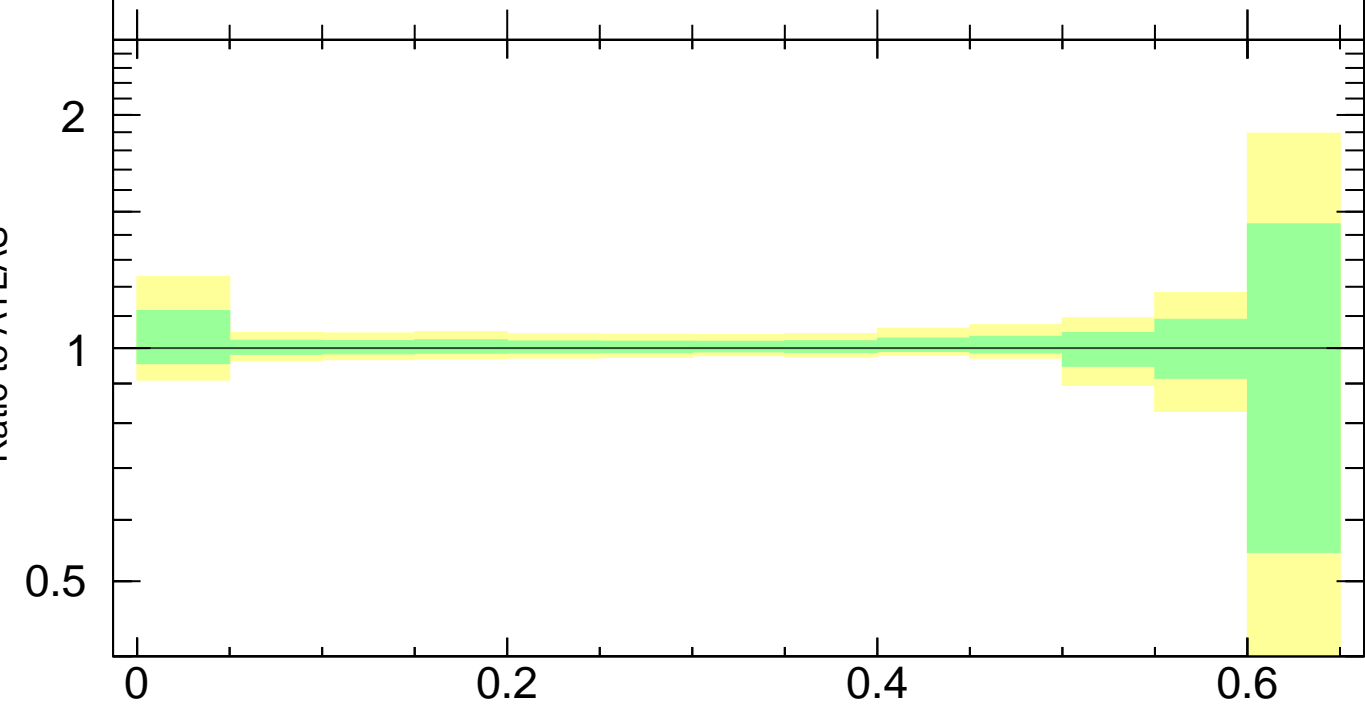

7000 GeV pp

Soft QCD

Relative p_T (track jets)

■ ATLAS

(ATLAS_2011_I919017)

Ratio to ATLAS

mcplots.cern.ch [arXiv:1306.3436]