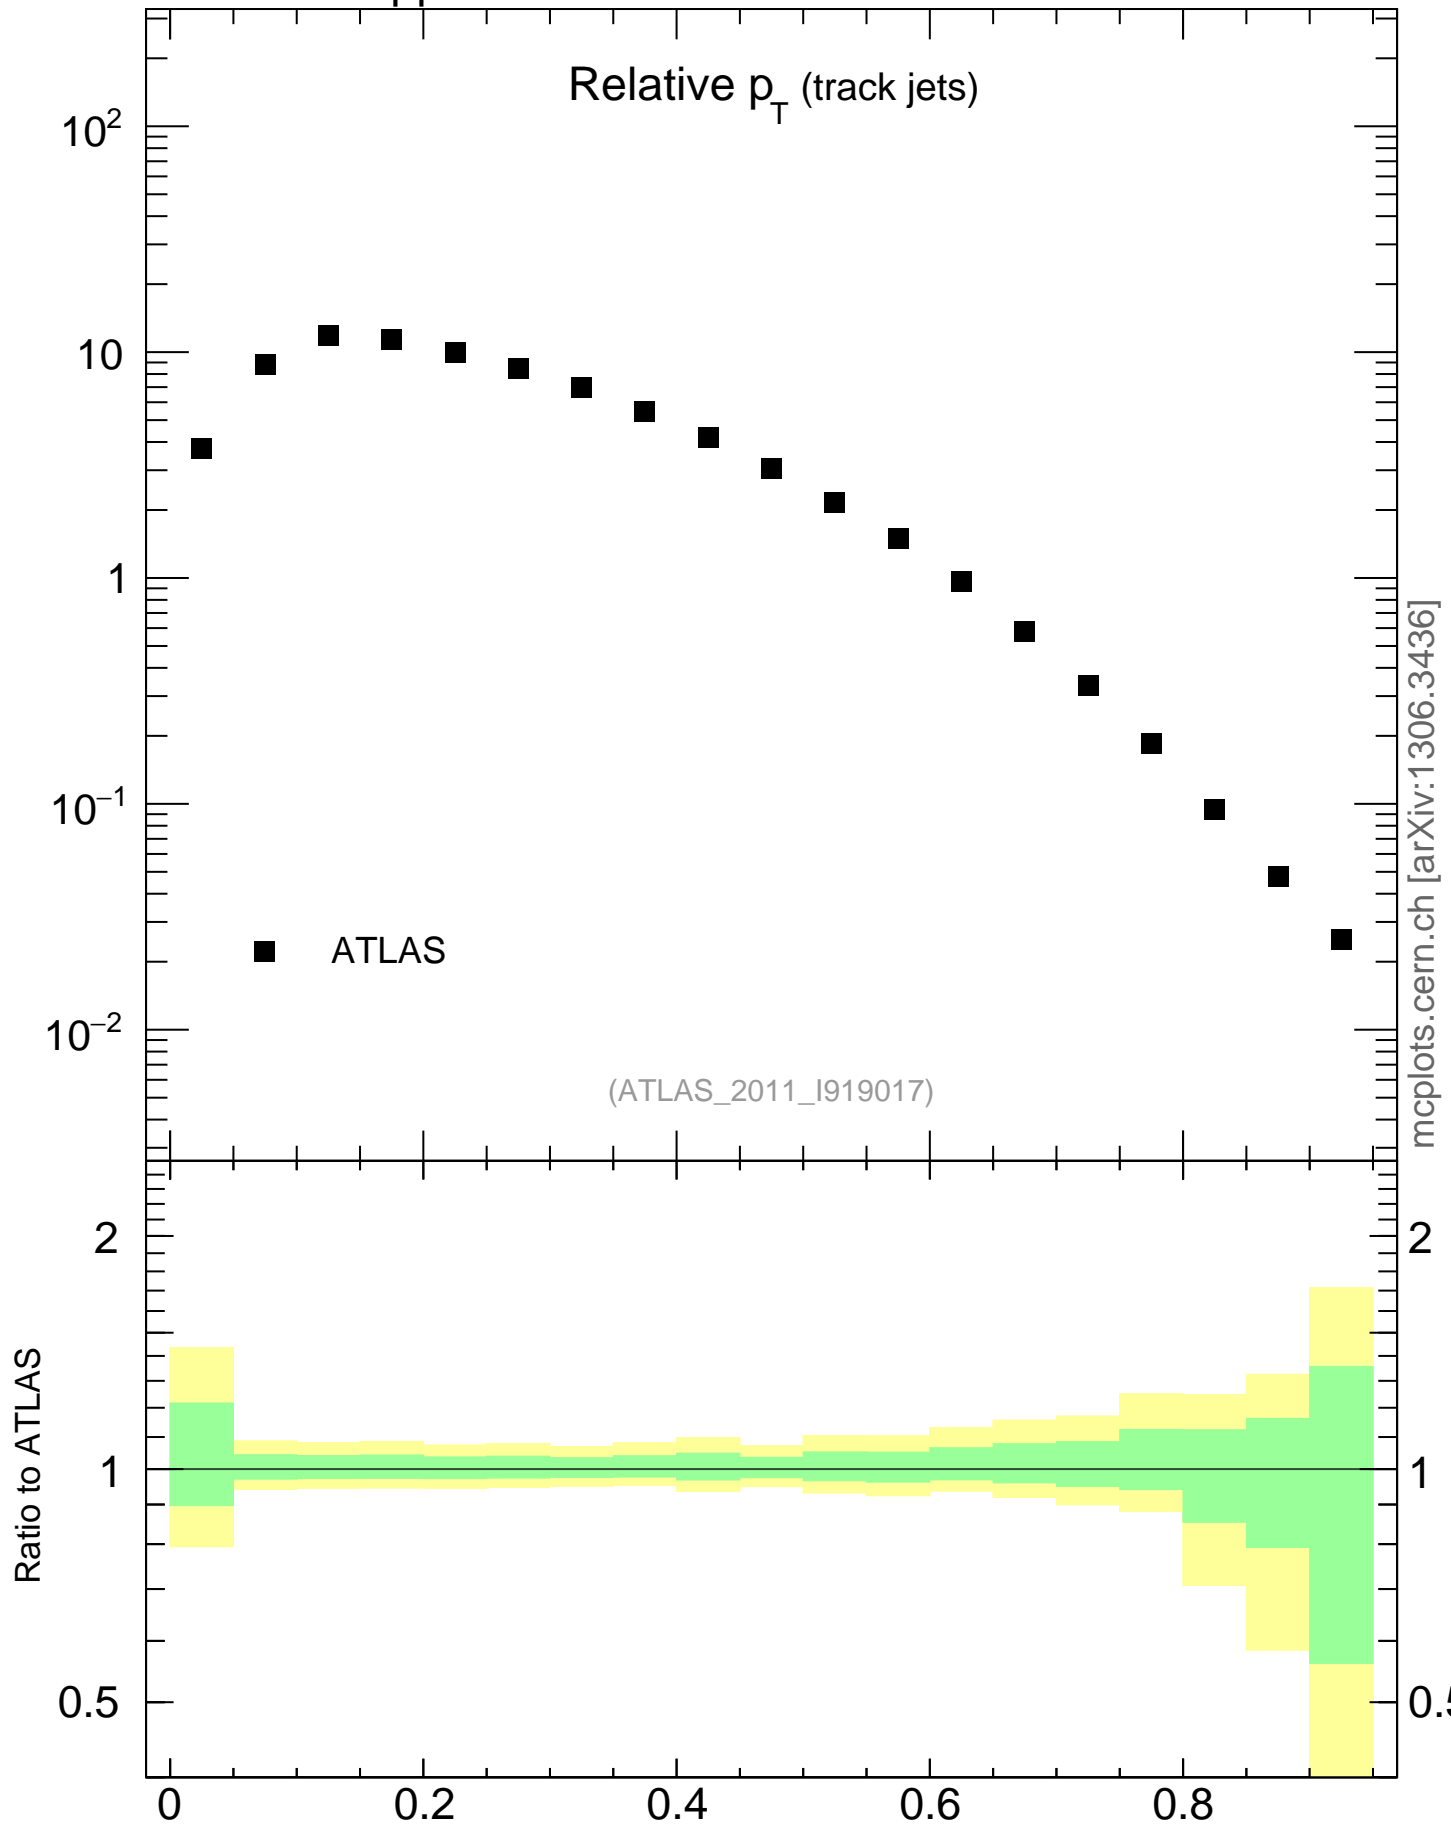

7000 GeV pp

Soft QCD

Relative p_T (track jets)

mcplots.cern.ch [arXiv:1306.3436]