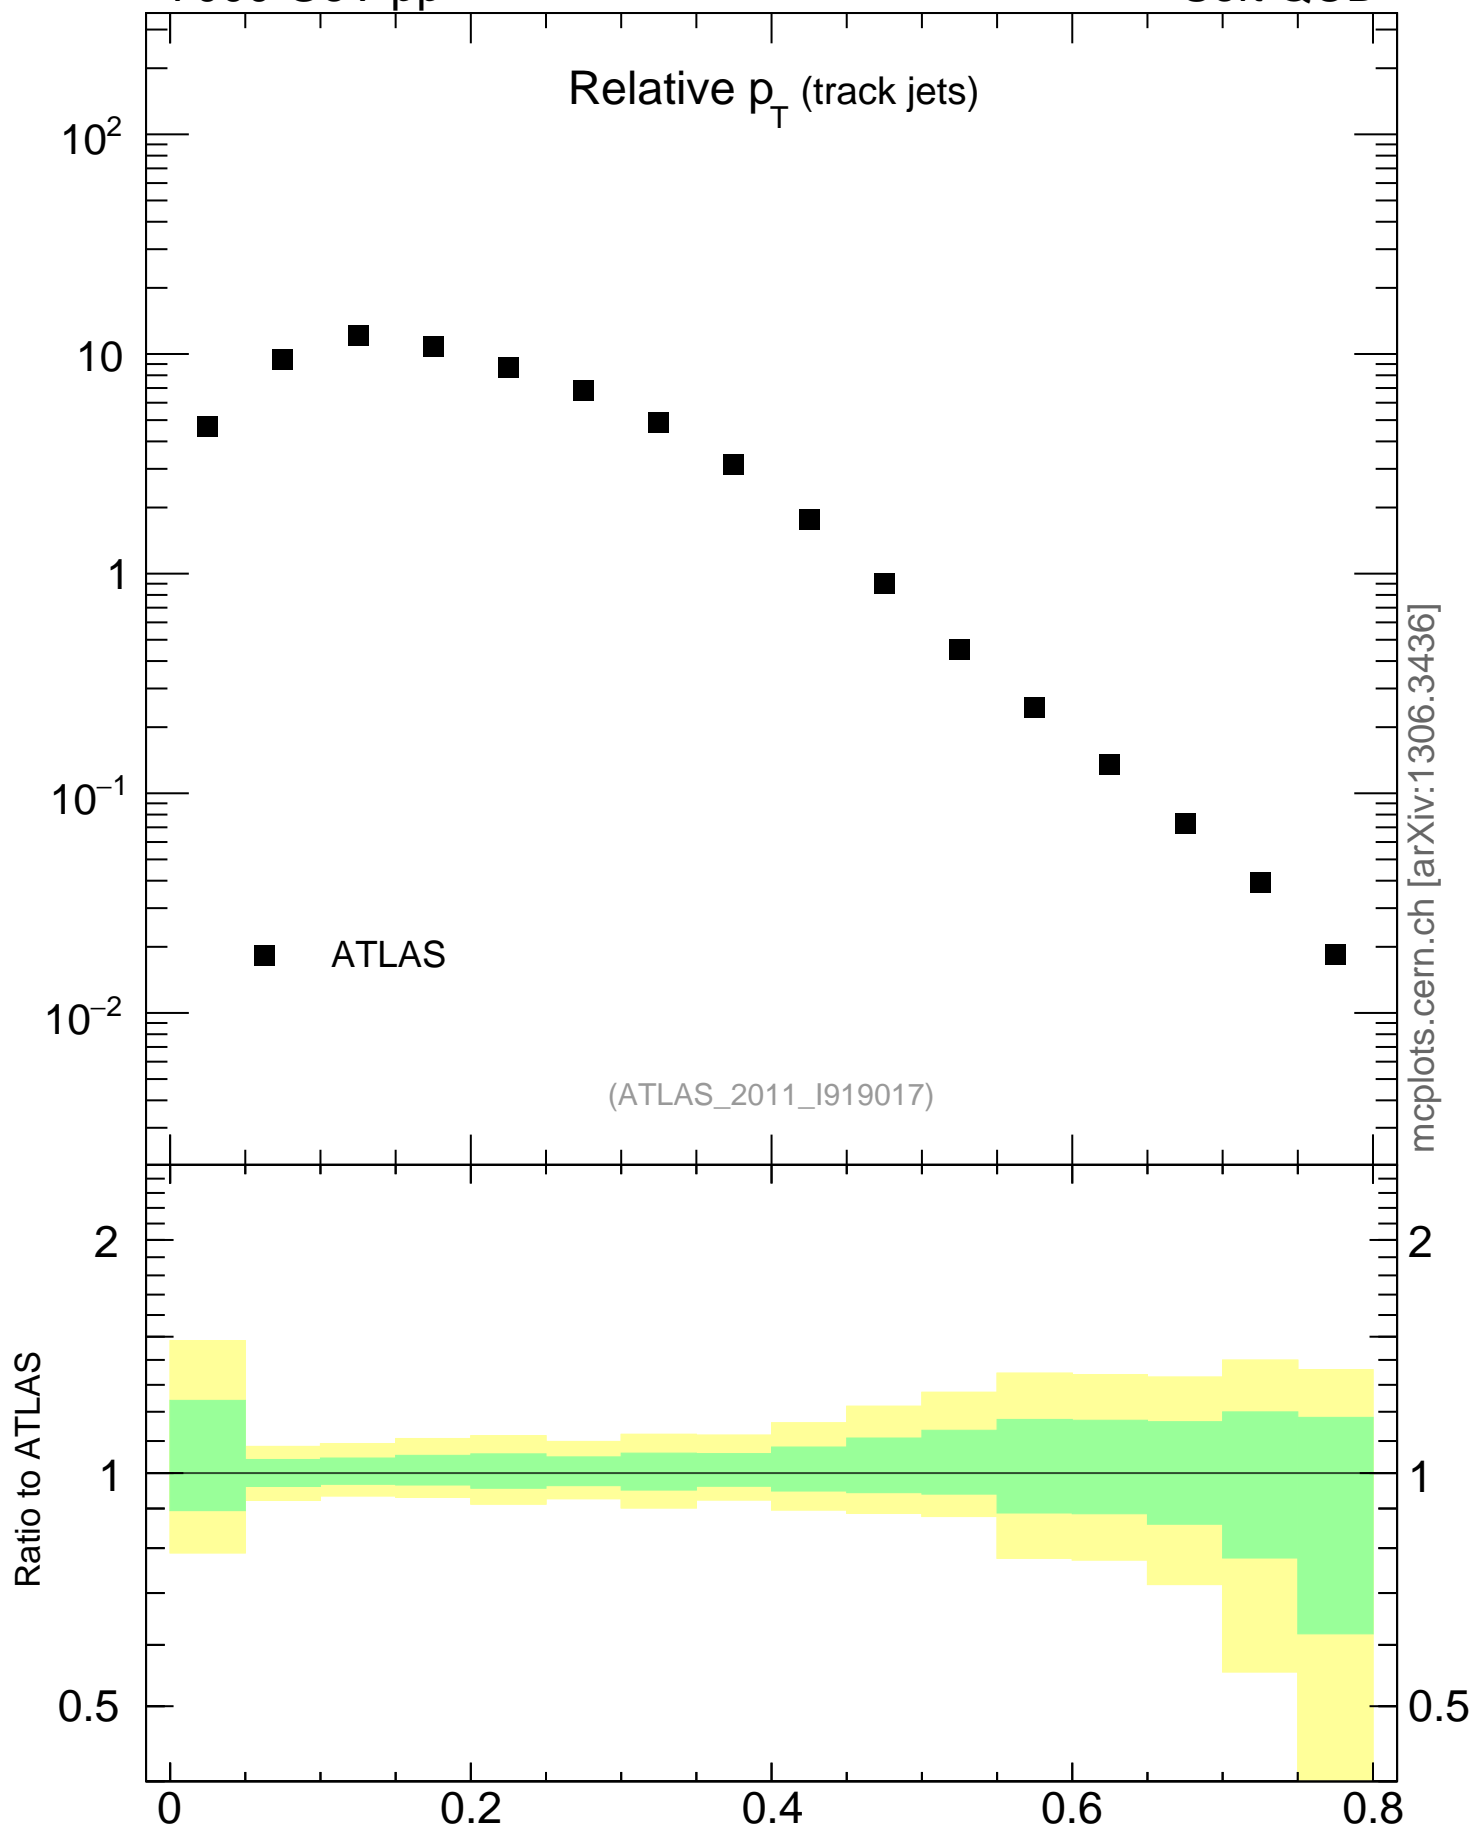

7000 GeV pp

Soft QCD

Relative p_T (track jets)

mcplots.cern.ch [arXiv:1306.3436]