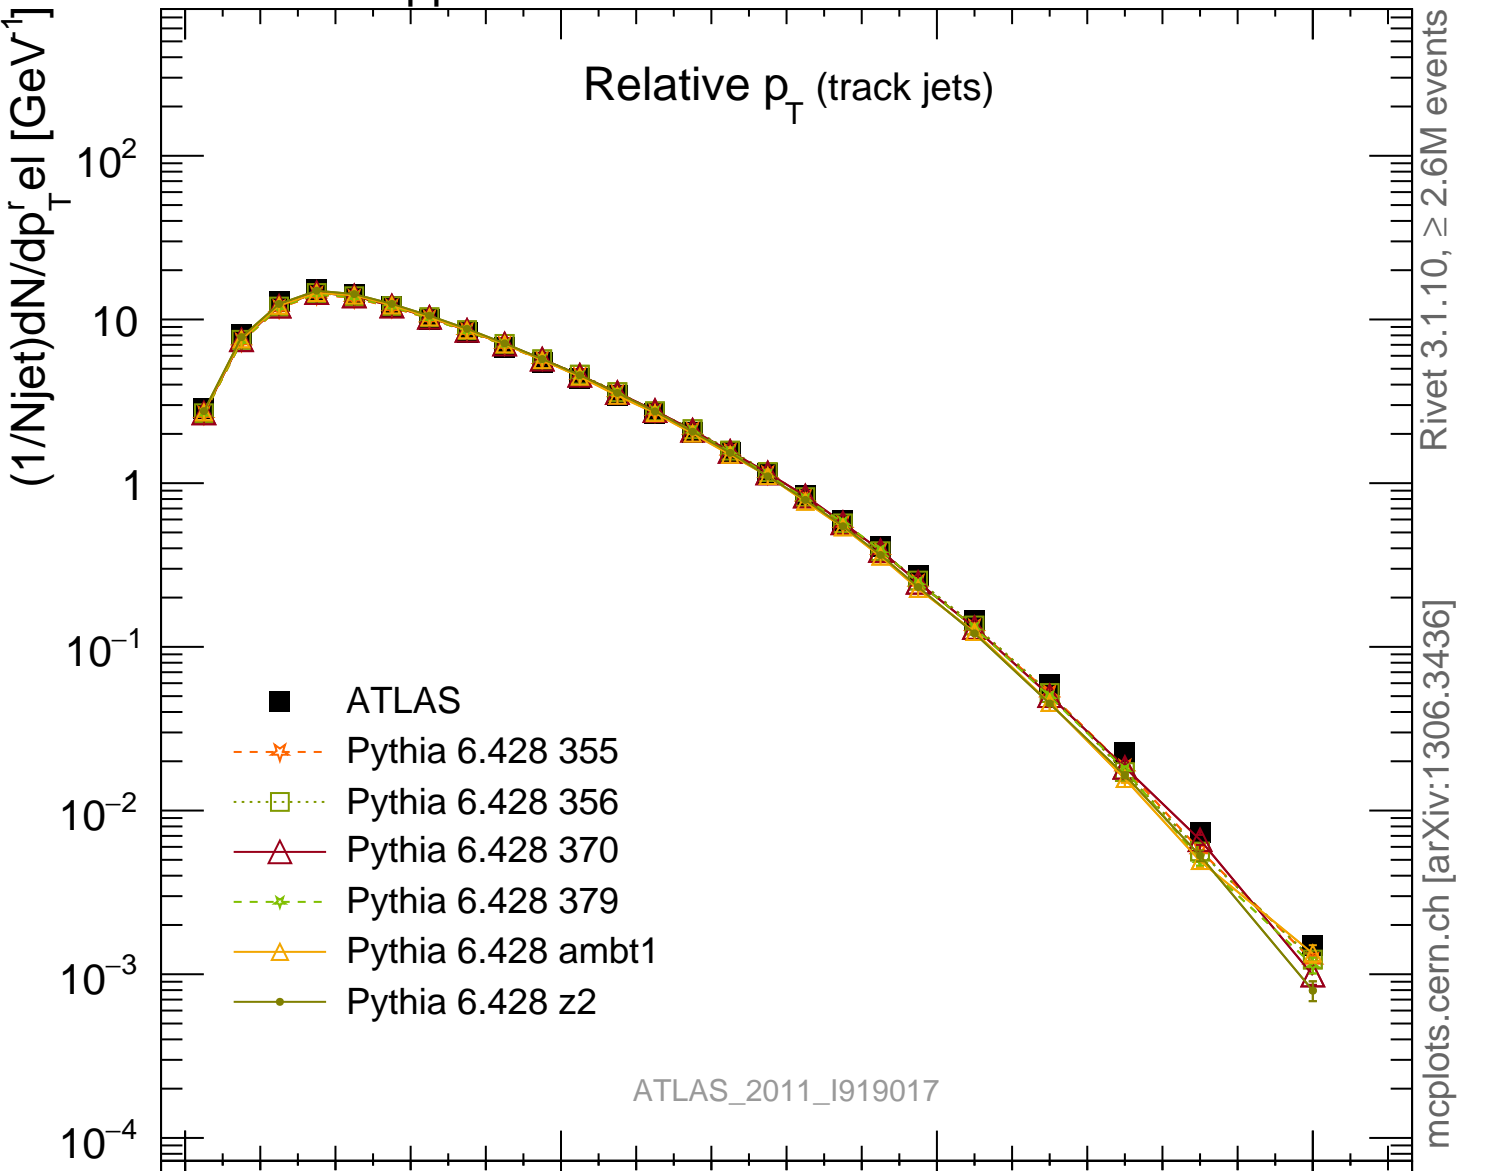

Relative p_T (track jets)

ATLAS_2011_I919017

Rivet 3.1.10, ≥ 2.6 M events
mcplots.cern.ch [arXiv:1306.3436]