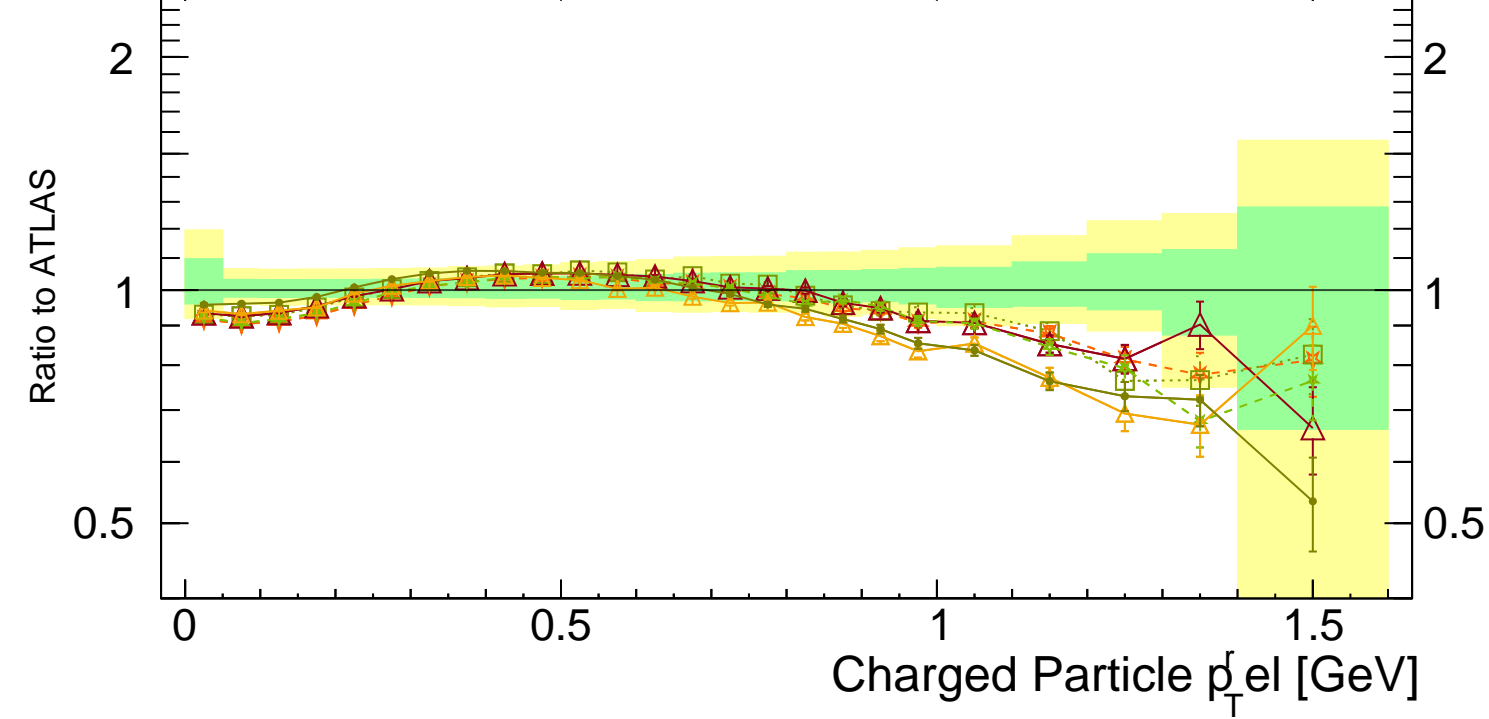

Relative p_T (track jets)

ATLAS_2011_I919017

Rivet 3.1.10, ≥ 2.6 M events
mcplots.cern.ch [arXiv:1306.3436]