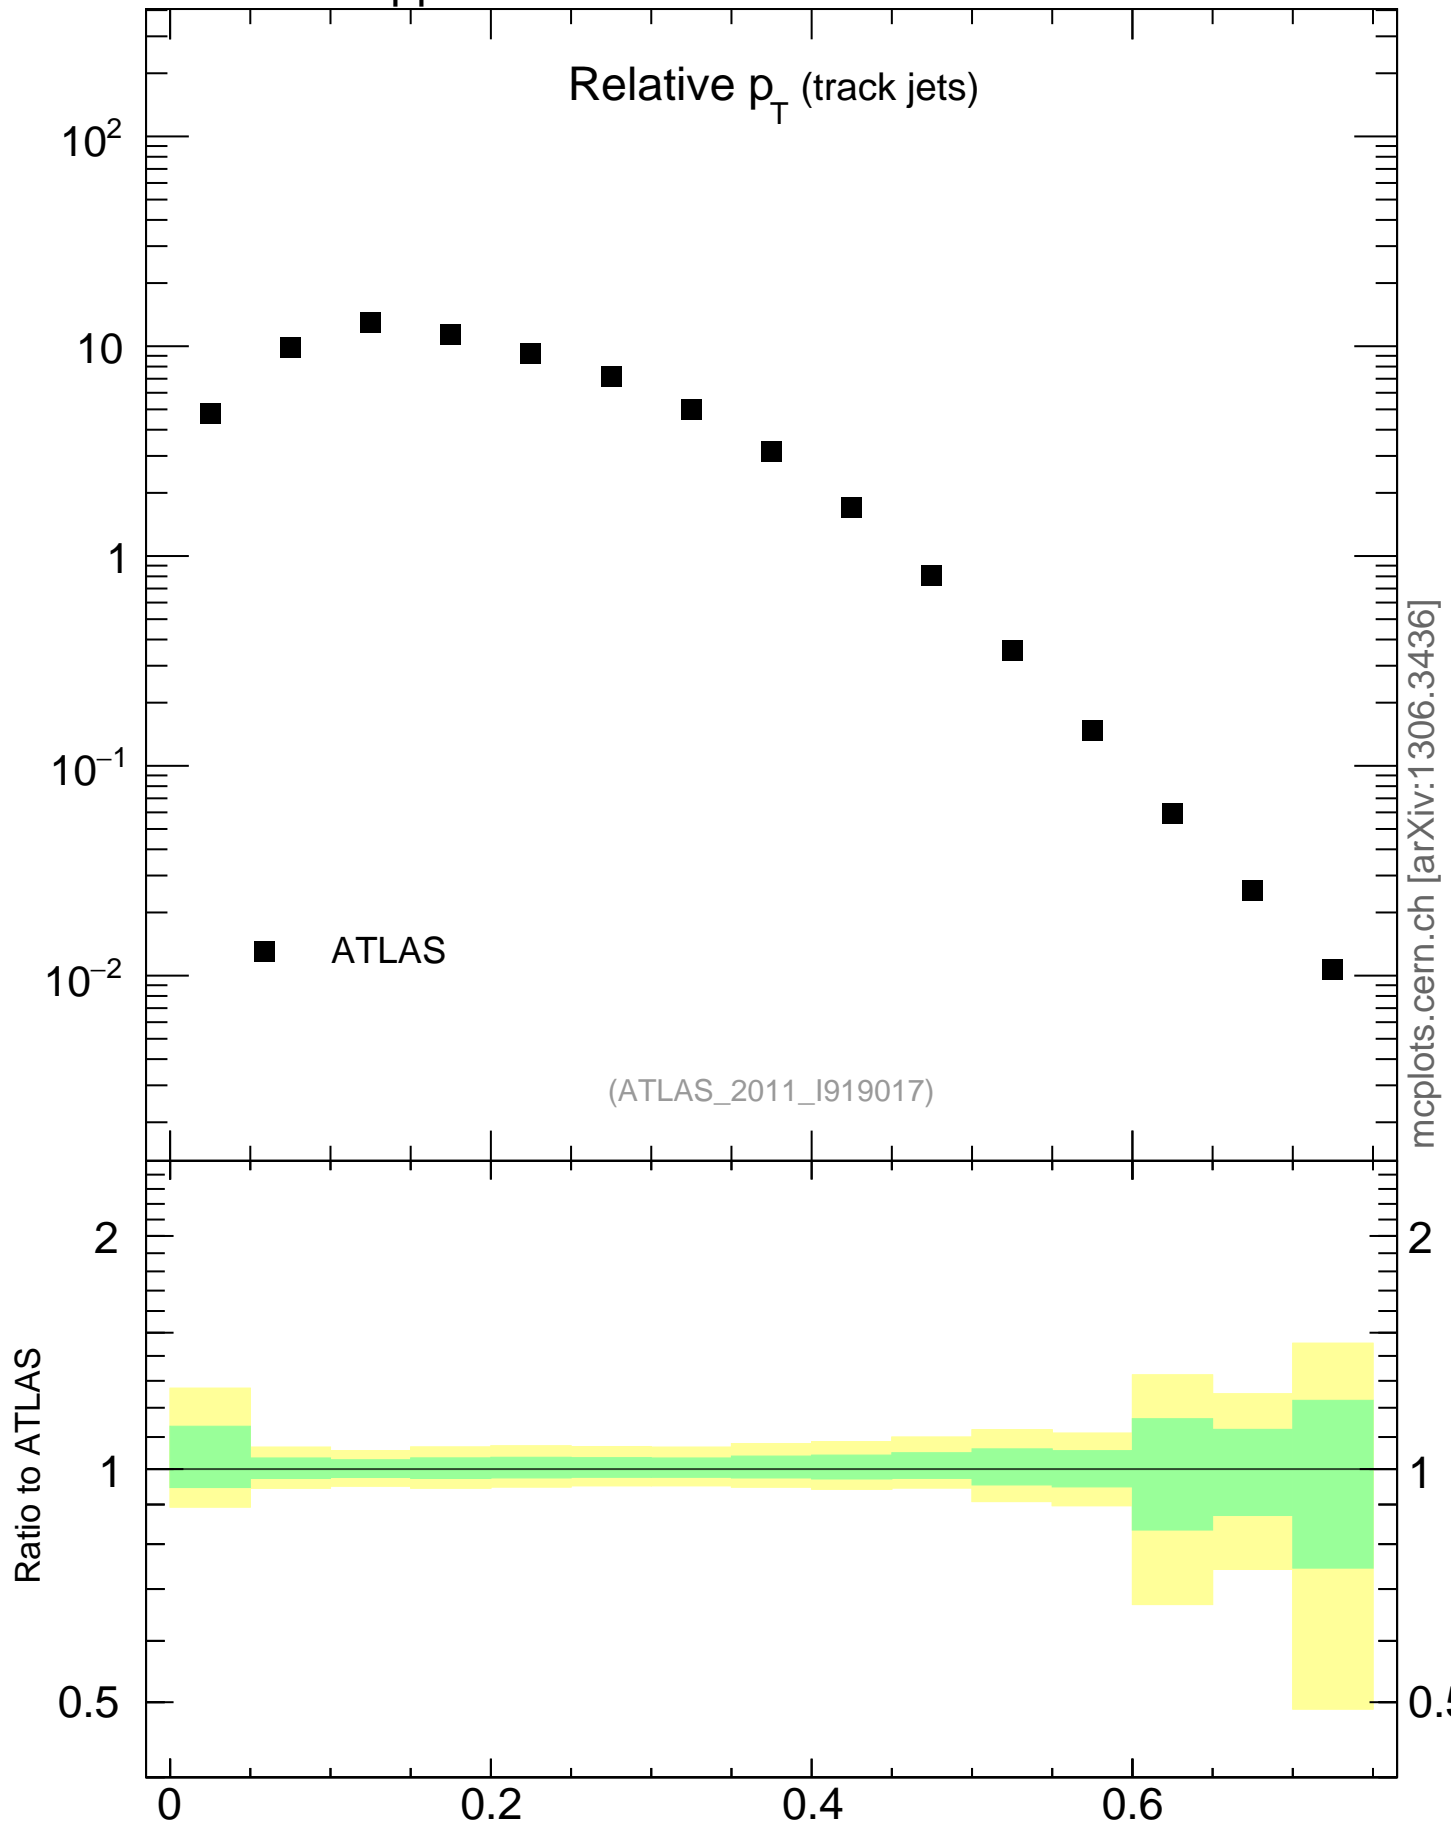

7000 GeV pp

Soft QCD

Relative p_T (track jets)

mcplots.cern.ch [arXiv:1306.3436]

(ATLAS_2011_I919017)

Ratio to ATLAS

mcplots.cern.ch [arXiv:1306.3436]