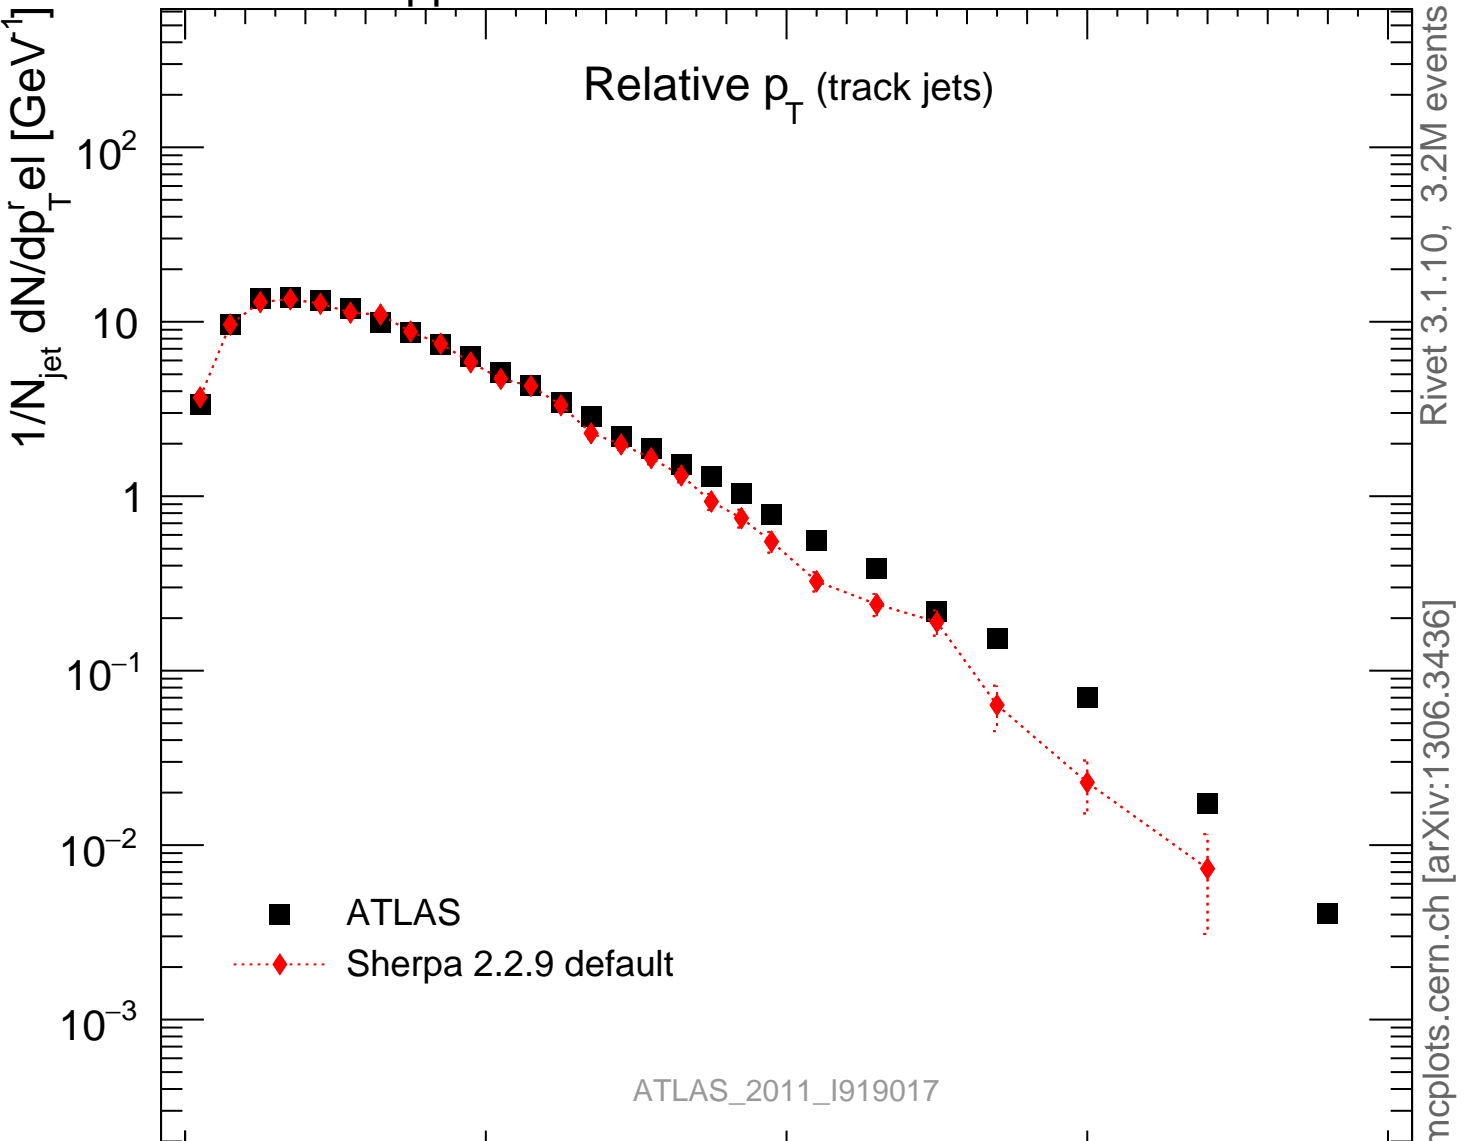

Relative p_T (track jets)

Rivet 3.1.10, 3.2M events
mcplots.cern.ch [arXiv:1306.3436]