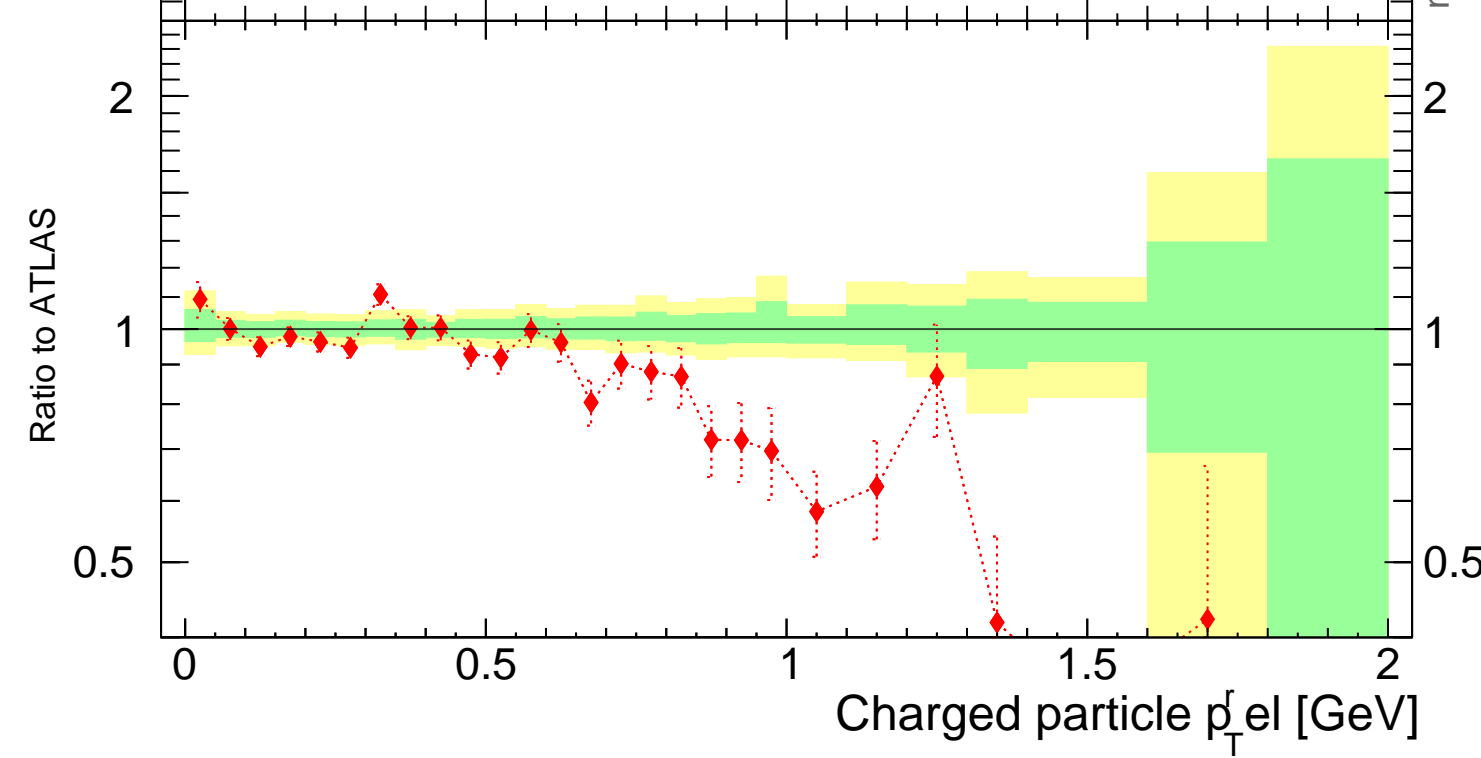

Relative p_T (track jets)

Rivet 3.1.10, 3.2M events
mcplots.cern.ch [arXiv:1306.3436]