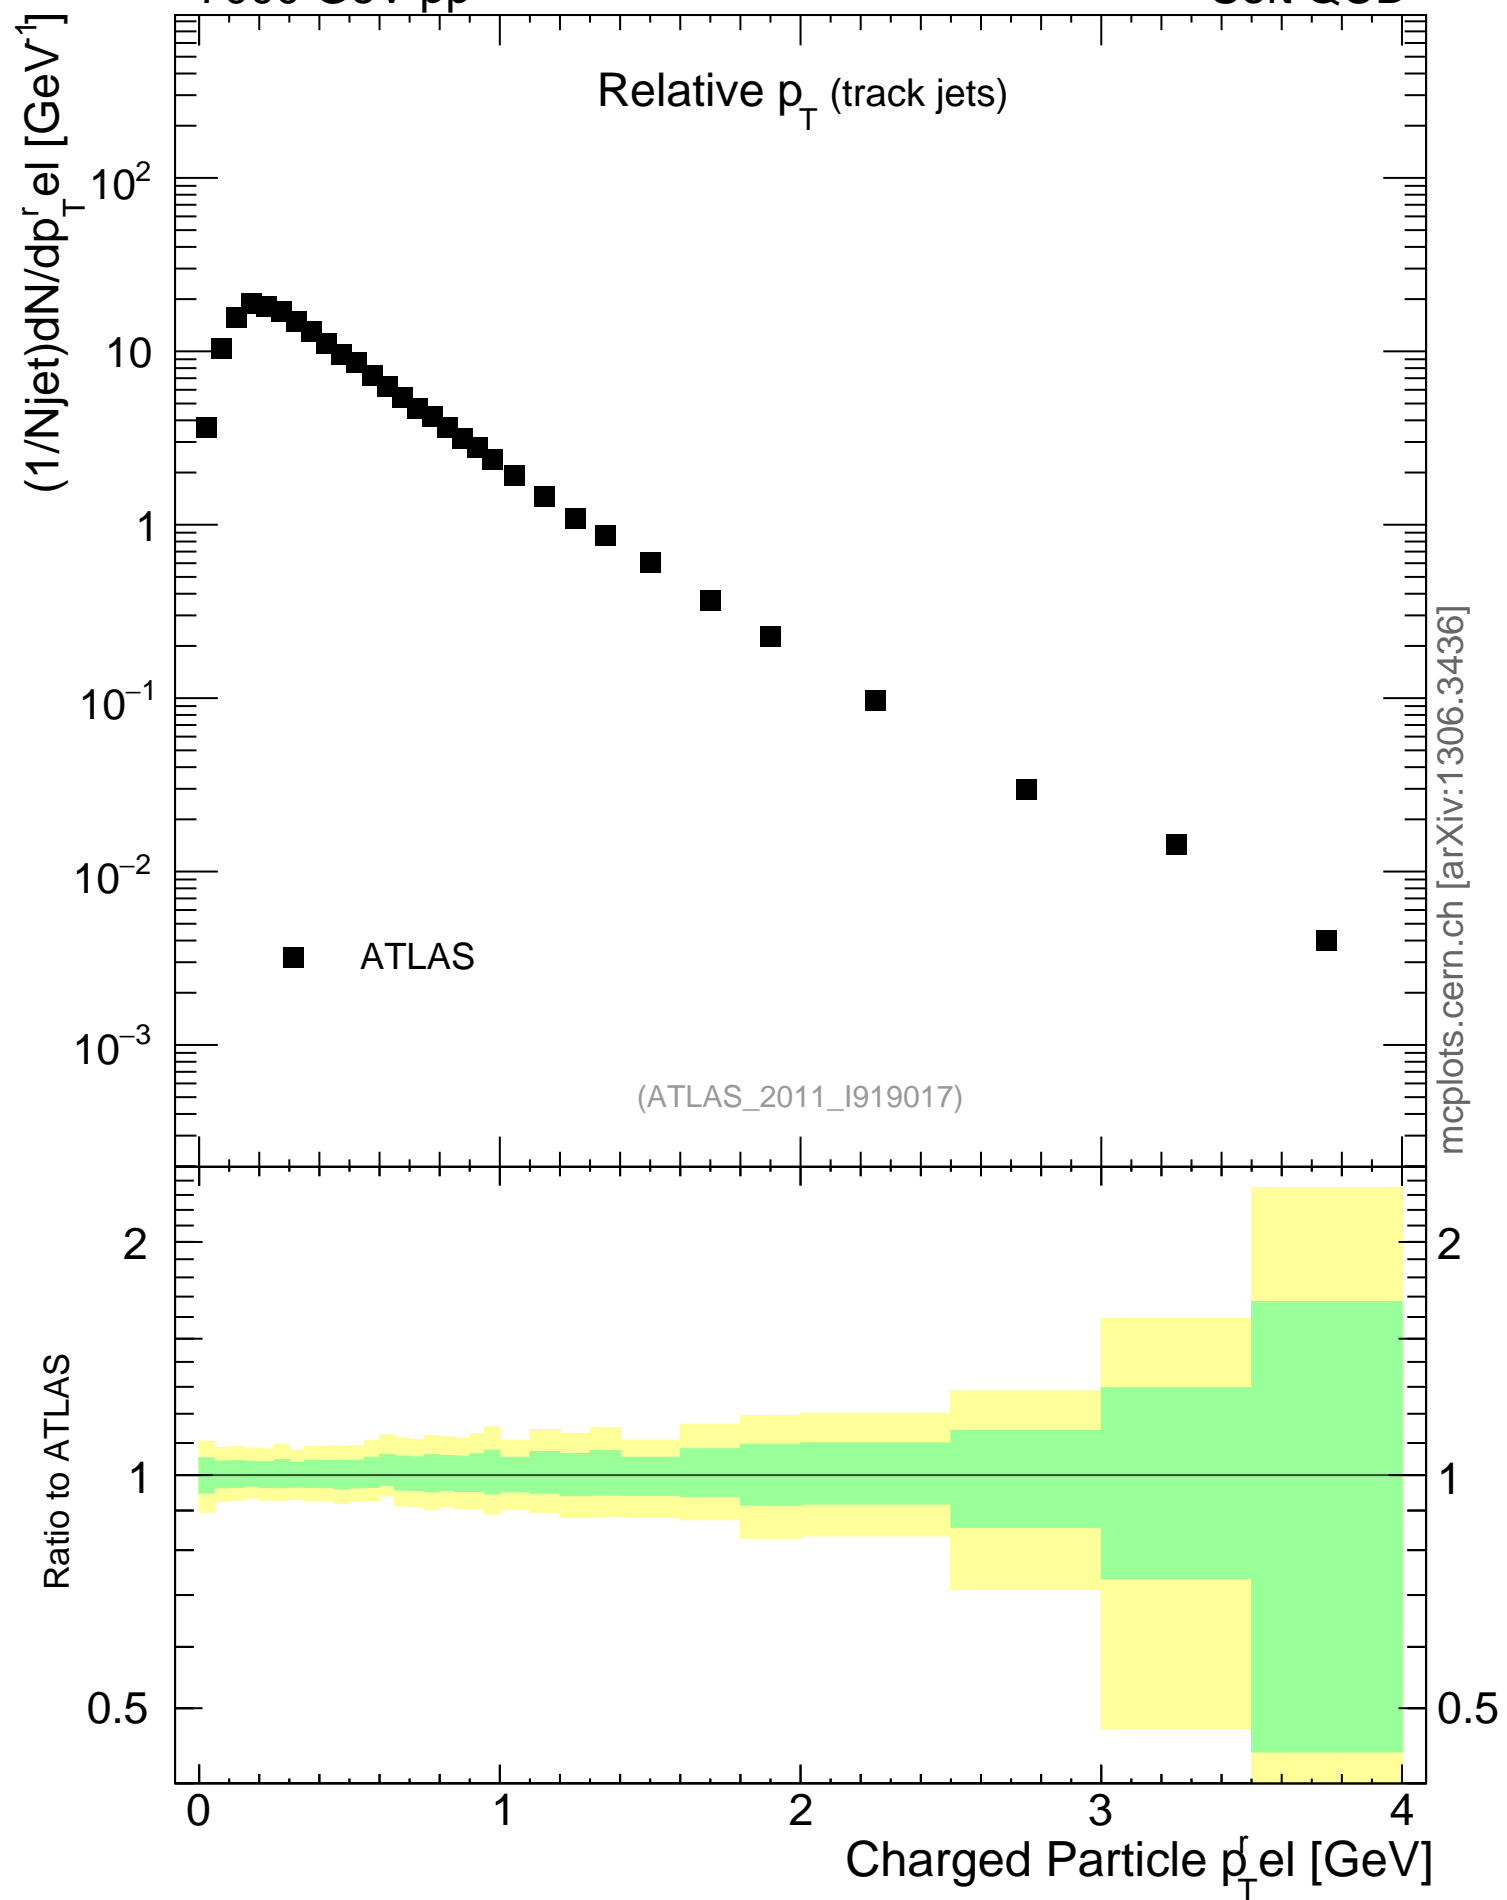

7000 GeV pp

Soft QCD

Relative p_T (track jets)

mcplots.cern.ch [arXiv:1306.3436]