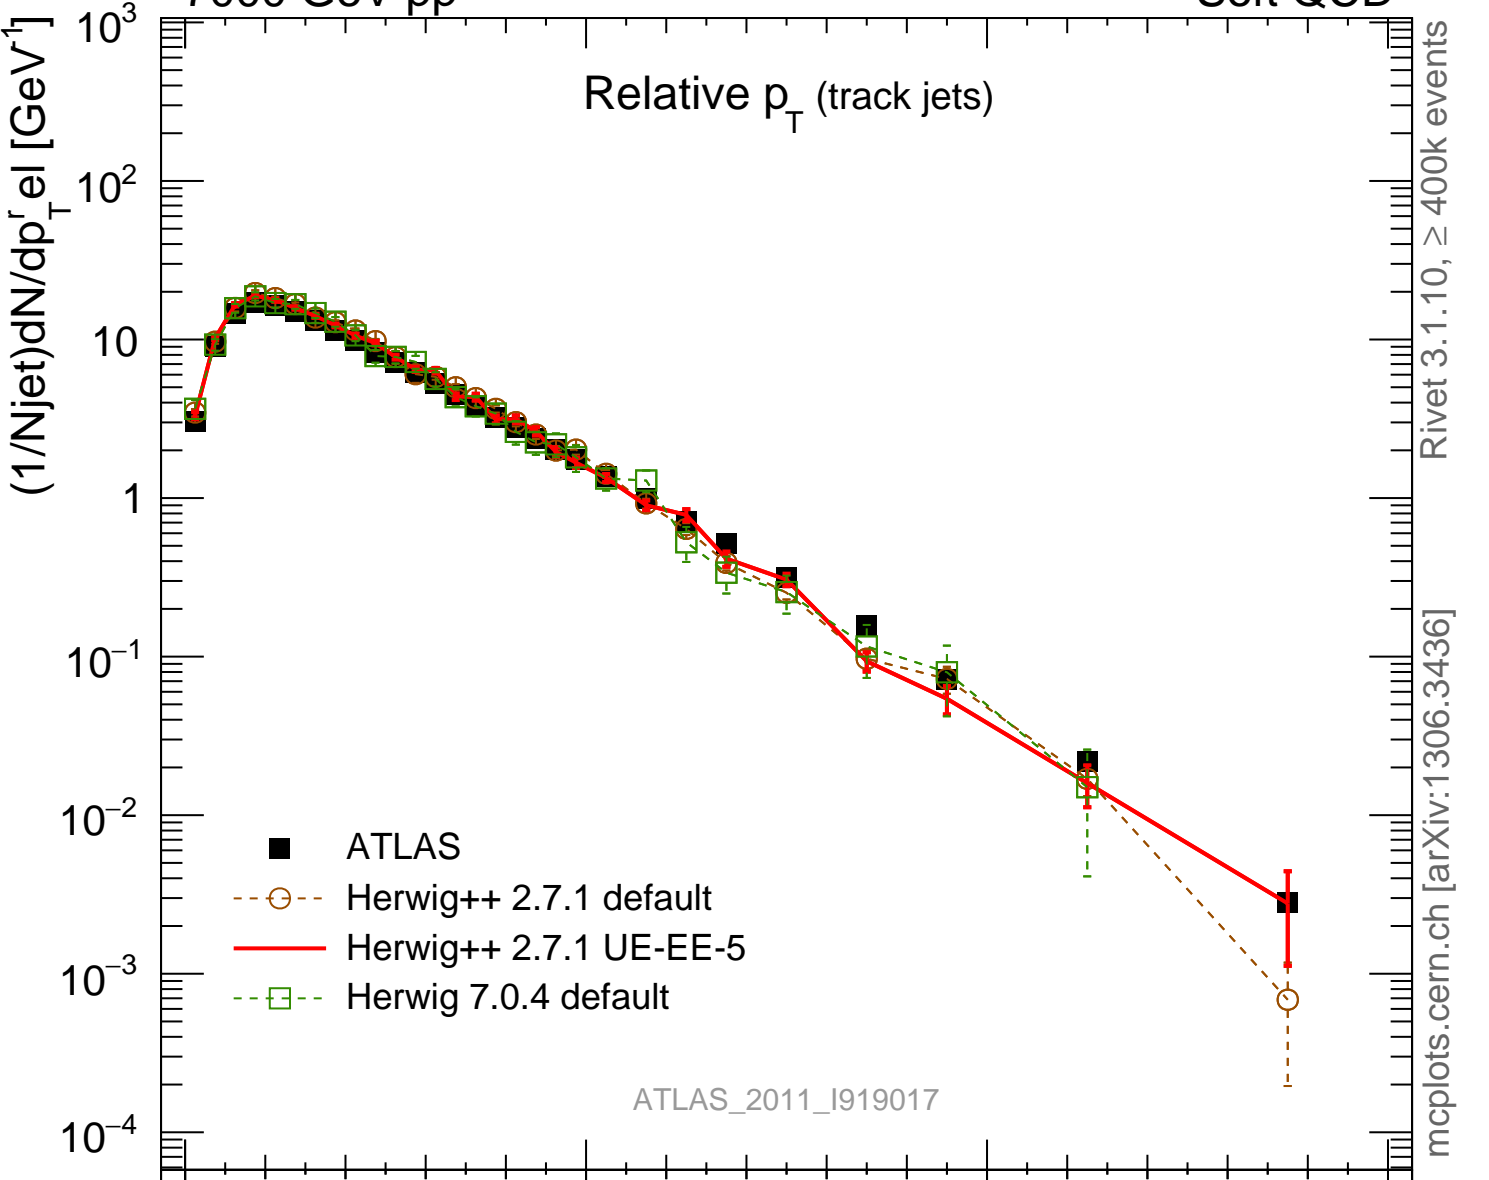

7000 GeV pp

Soft QCD

Relative p_T (track jets)

Rivet 3.1.10, $\geq 400k$ events
mcplots.cern.ch [arXiv:1306.3436]