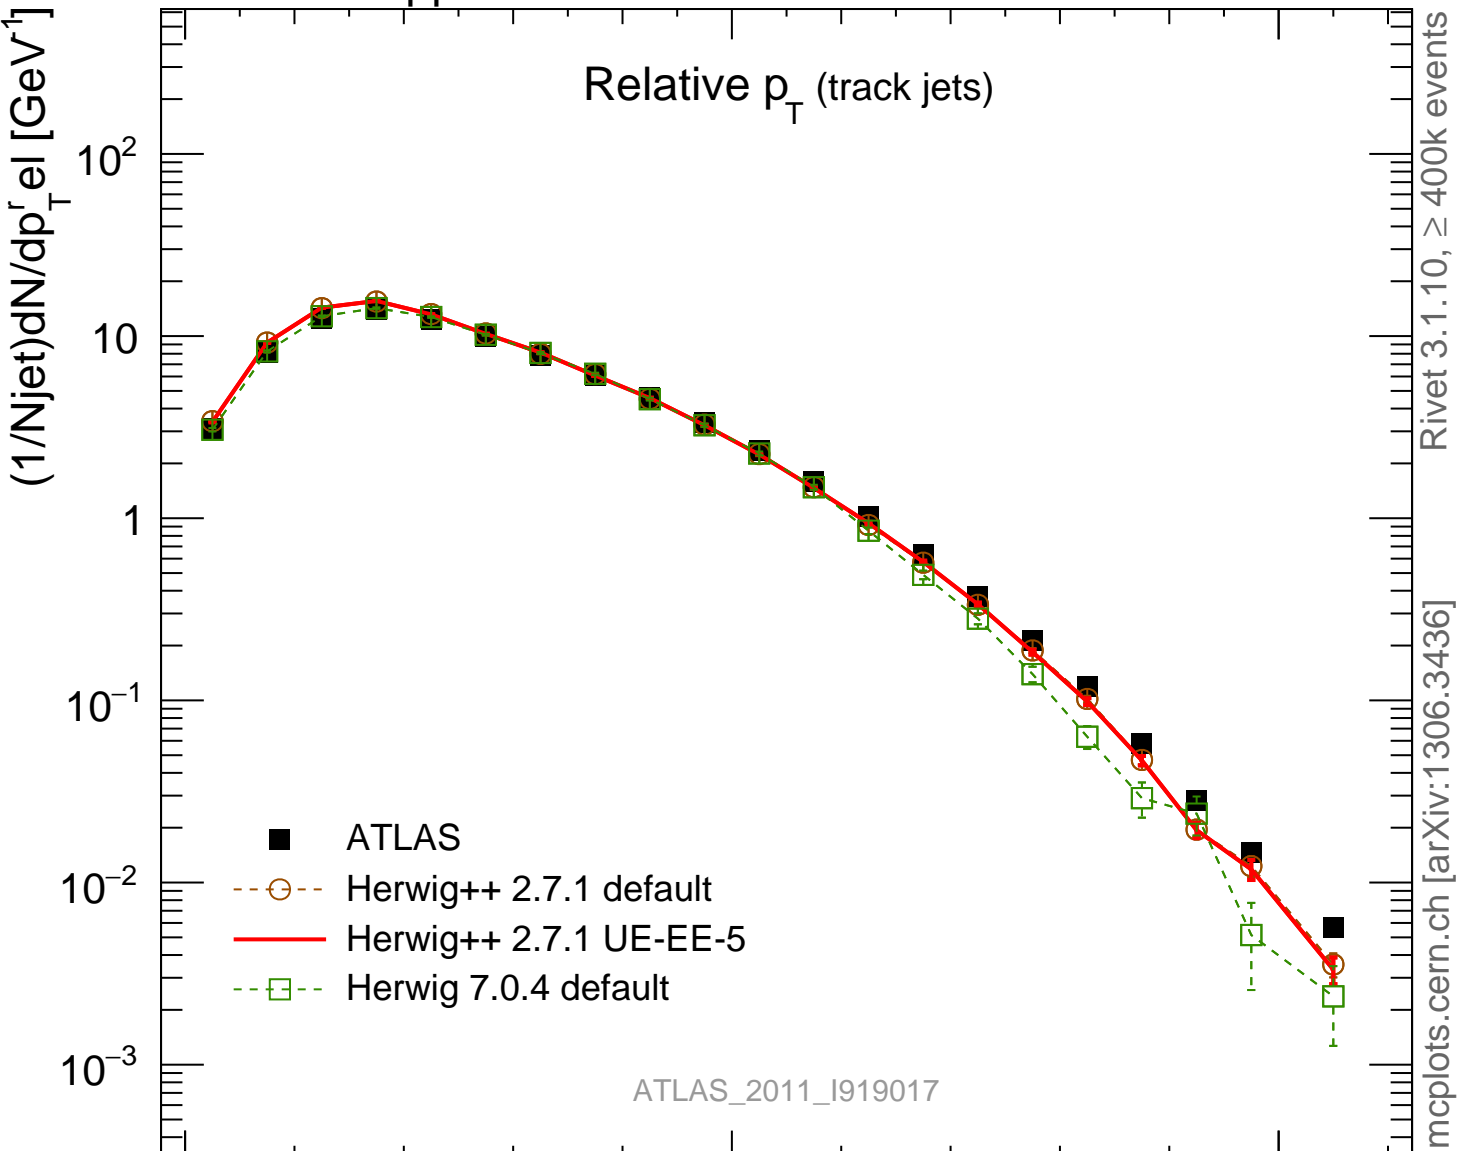

7000 GeV pp

Soft QCD

Relative p_T (track jets)

Rivet 3.1.10, $\geq 400k$ events
mcplots.cern.ch [arXiv:1306.3436]