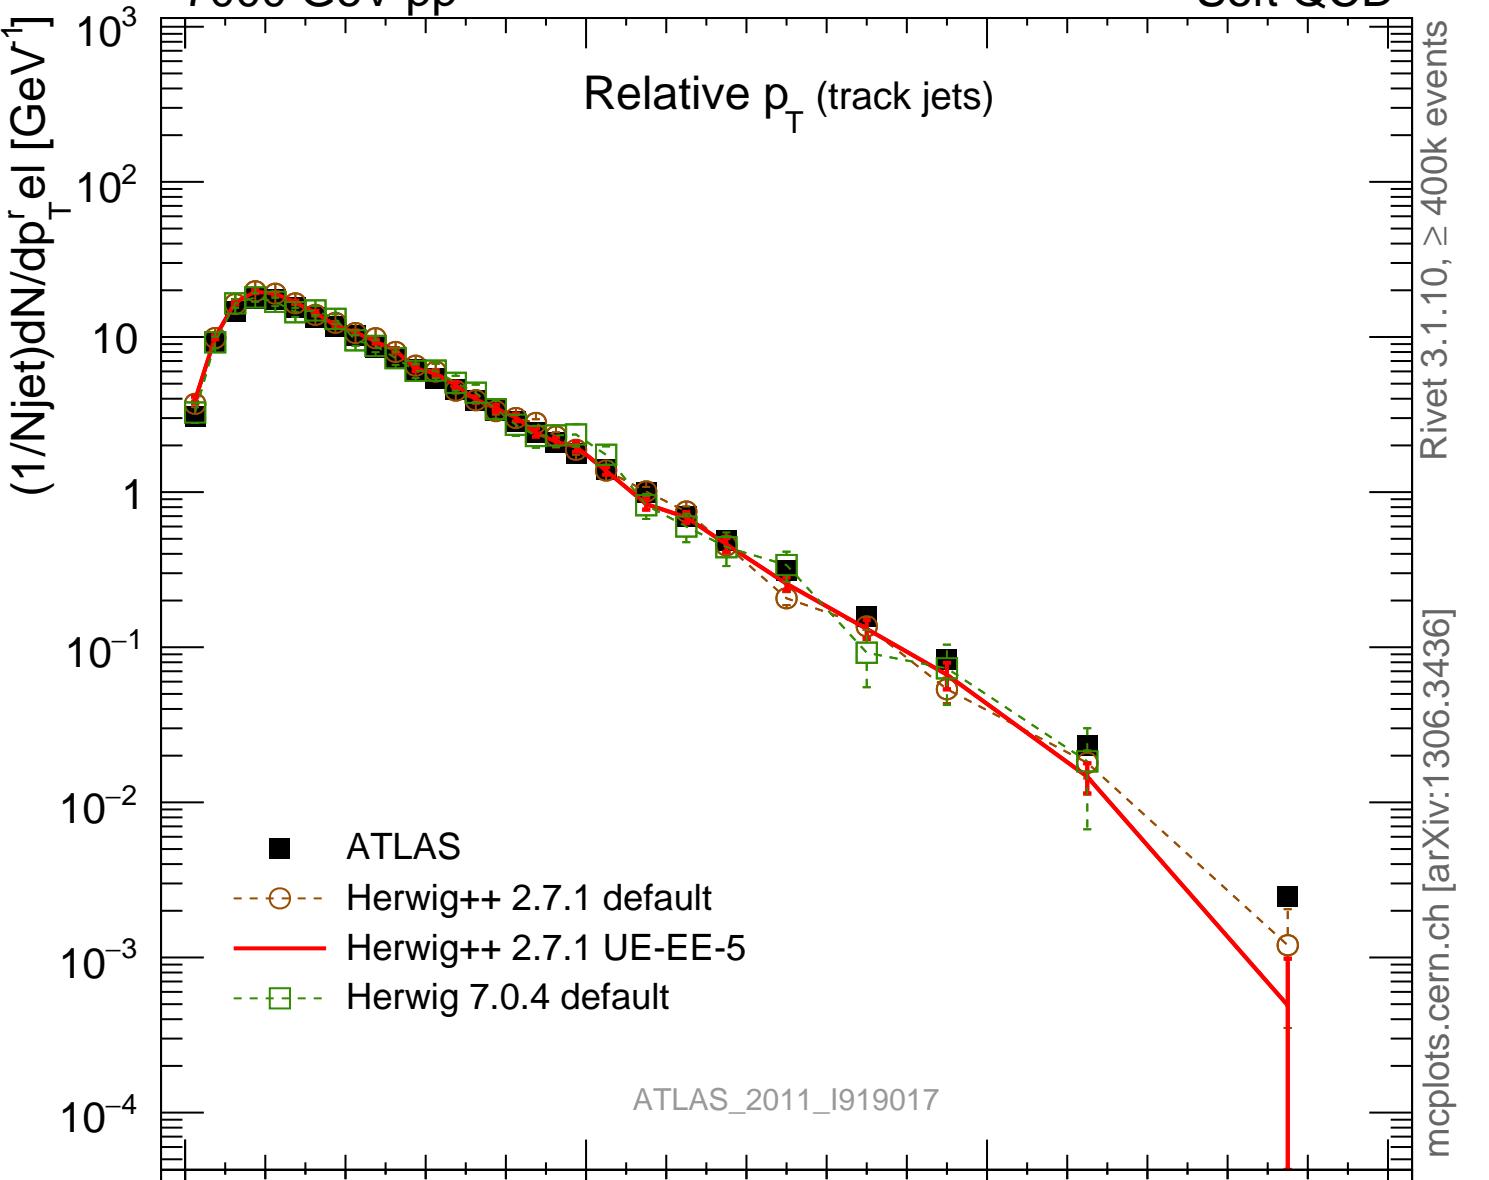

7000 GeV pp

Soft QCD

Relative p_T (track jets)

Rivet 3.1.10, $\geq 400k$ events
mcplots.cern.ch [arXiv:1306.3436]