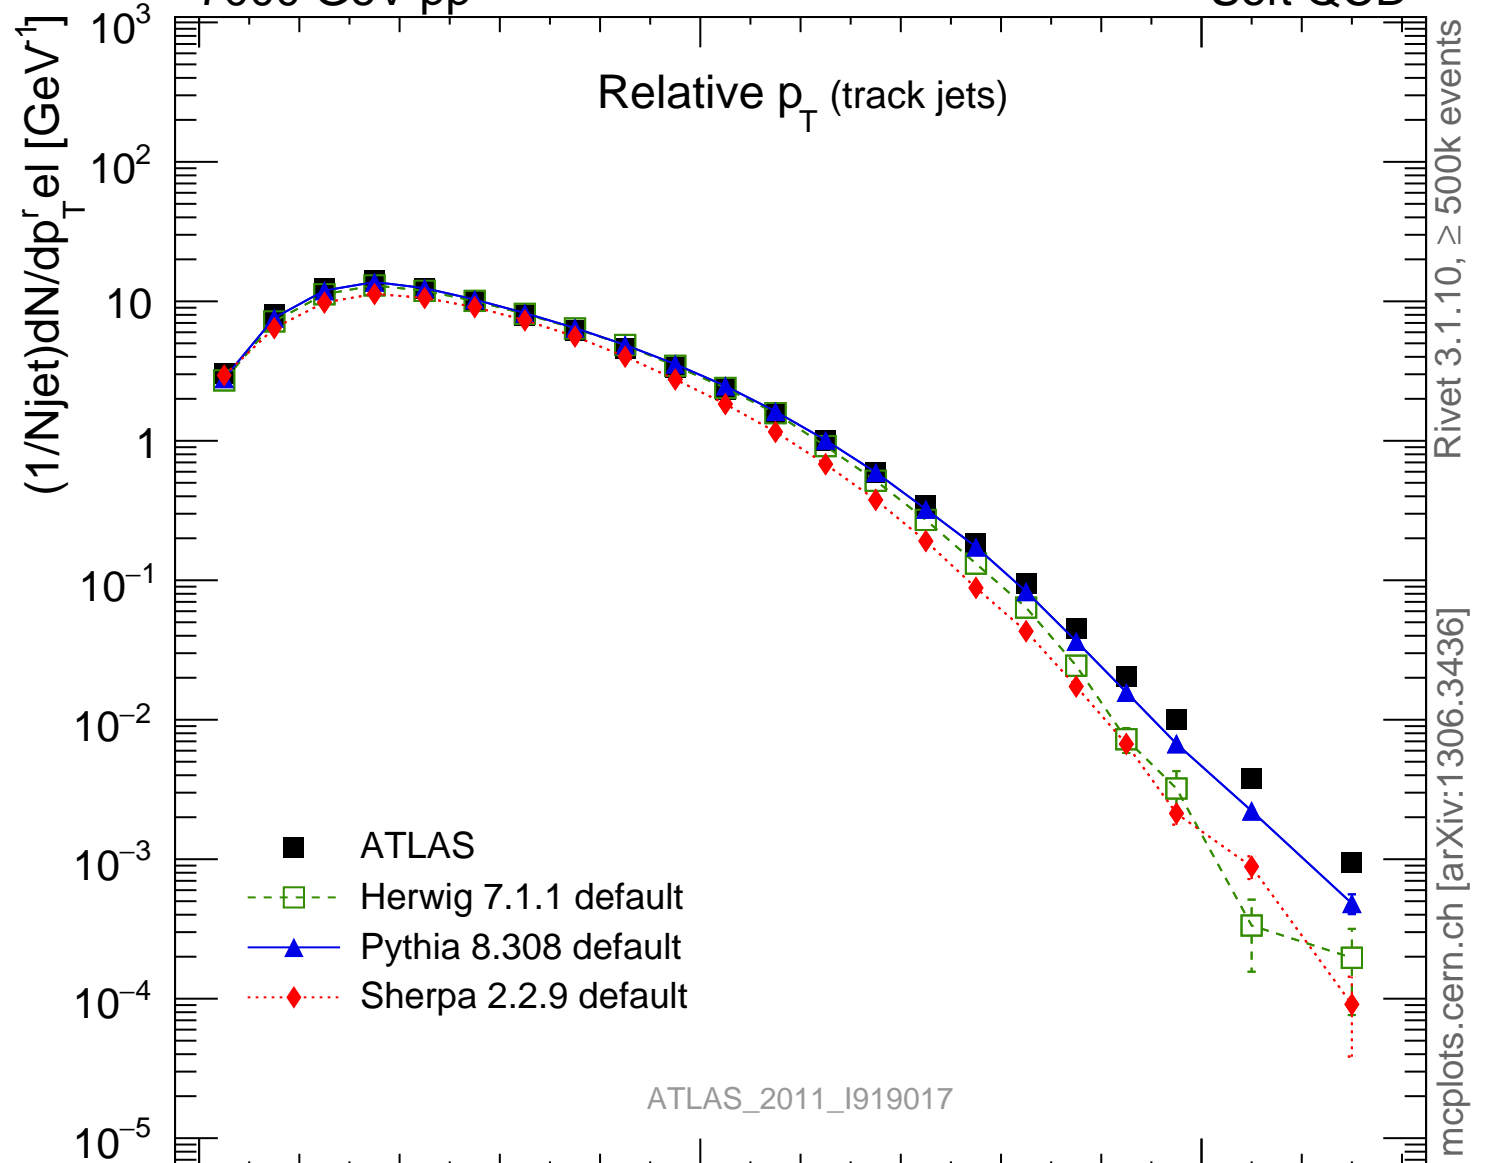

7000 GeV pp

Soft QCD

Relative p_T (track jets)Rivet 3.1.10, $\geq 500k$ events

mcplots.cern.ch [arXiv:1306.3436]