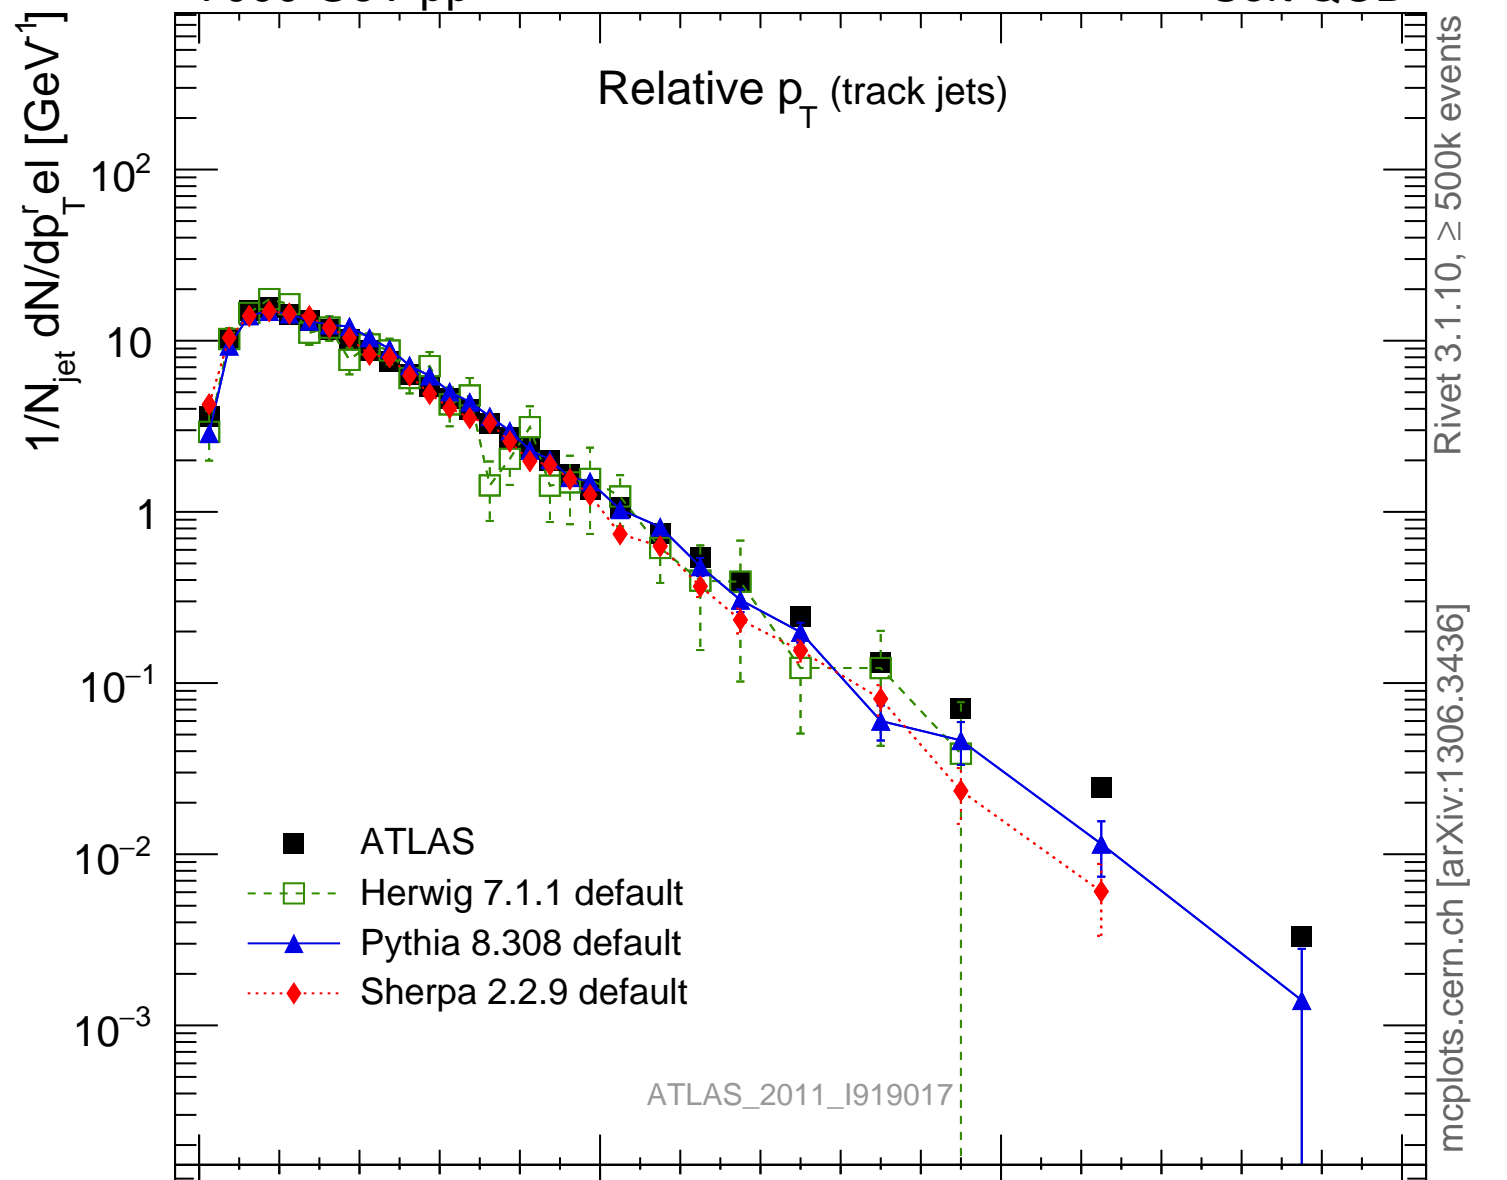

Relative p_T (track jets)Rivet 3.1.10, $\geq 500\text{k}$ events

mcplots.cern.ch [arXiv:1306.3436]