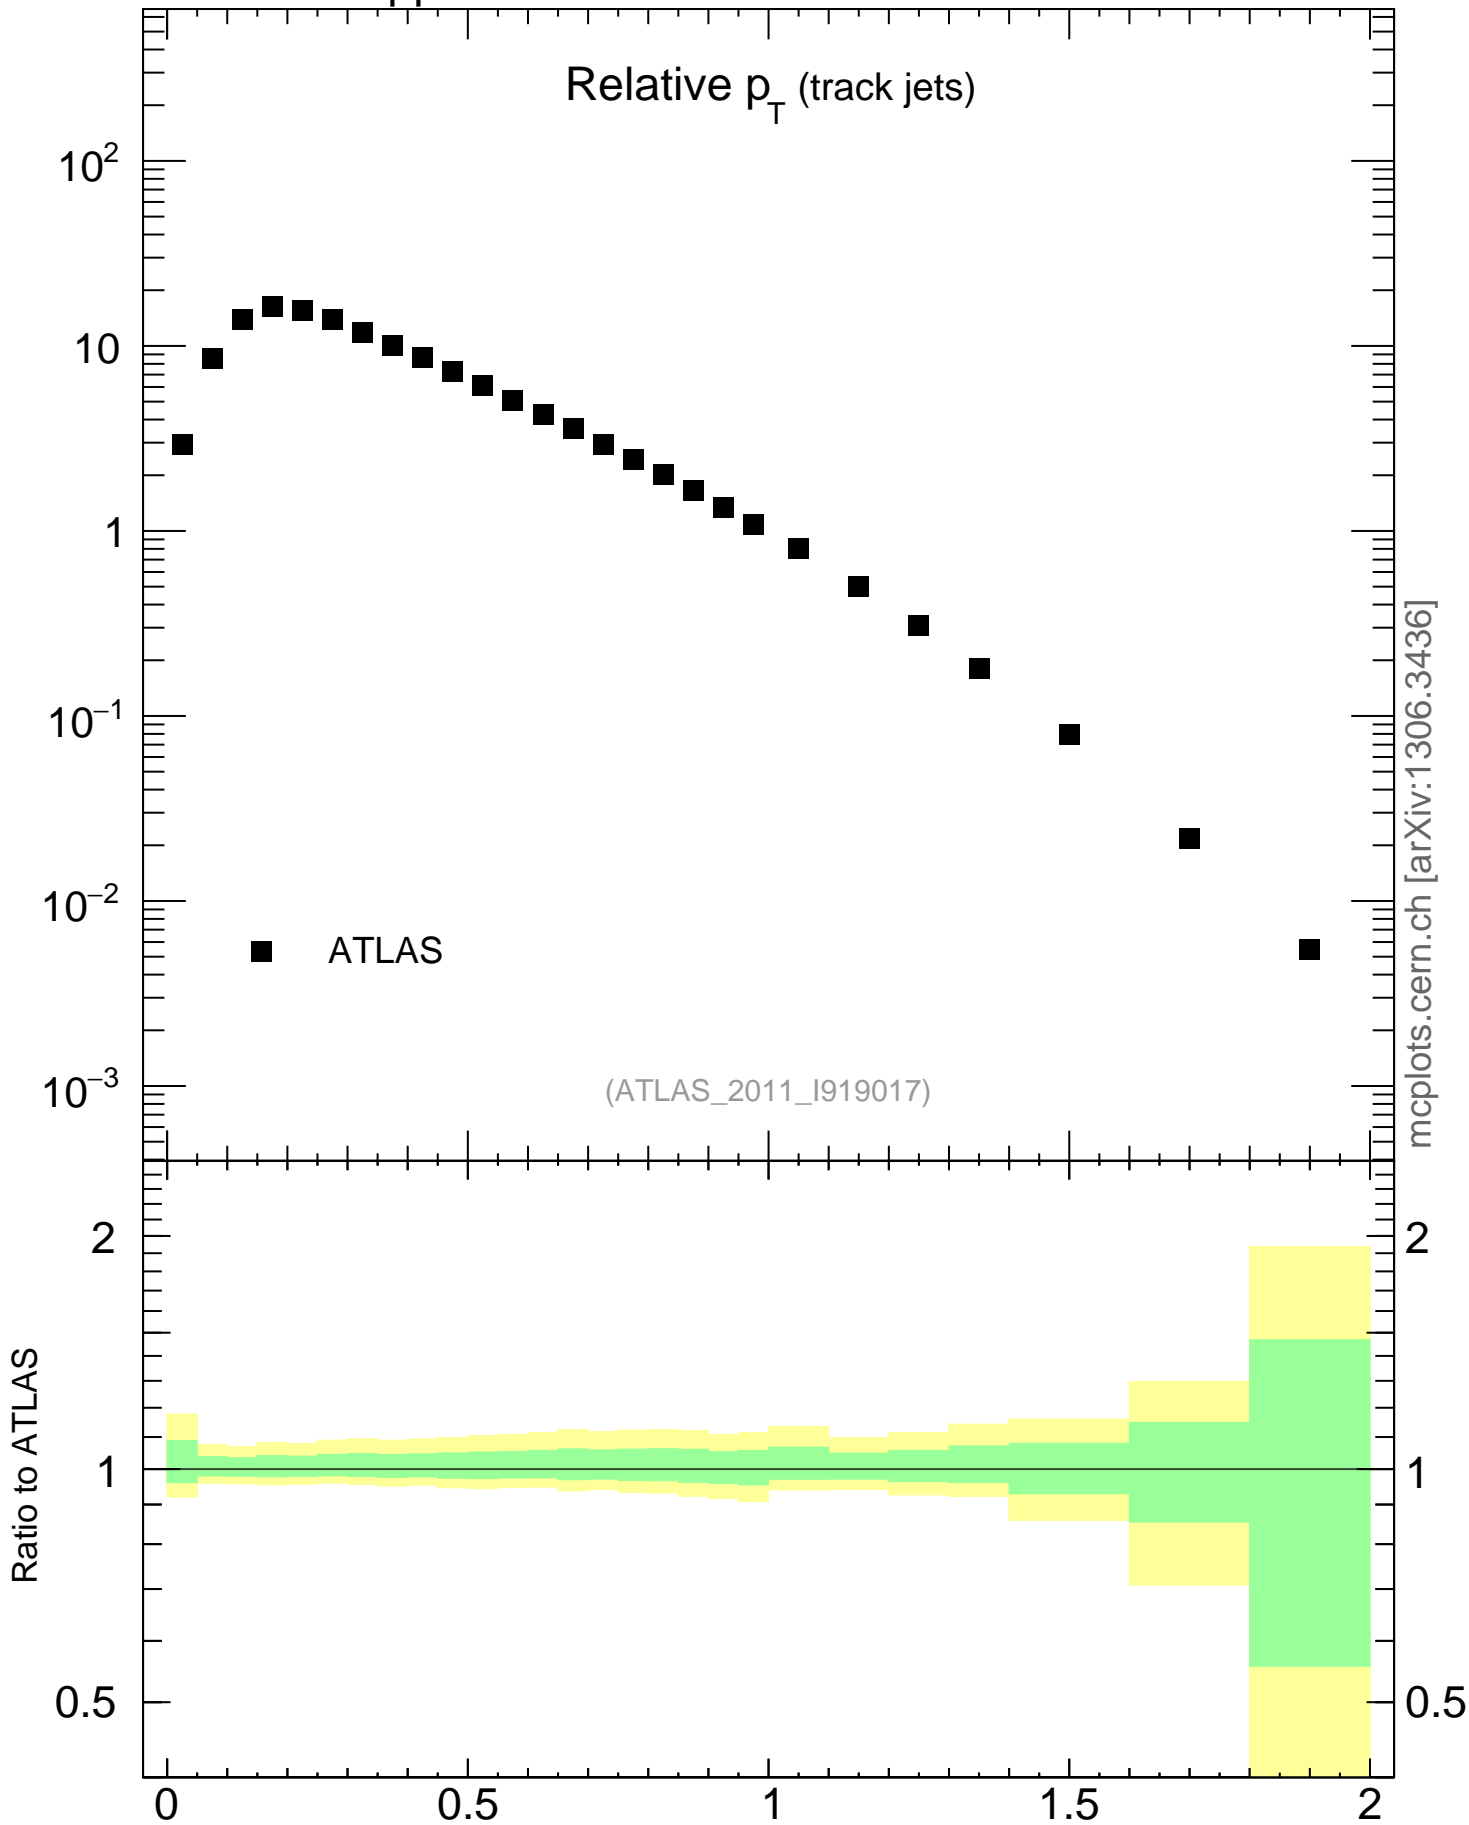

7000 GeV pp

Soft QCD

Relative p_T (track jets)

mcplots.cern.ch [arXiv:1306.3436]