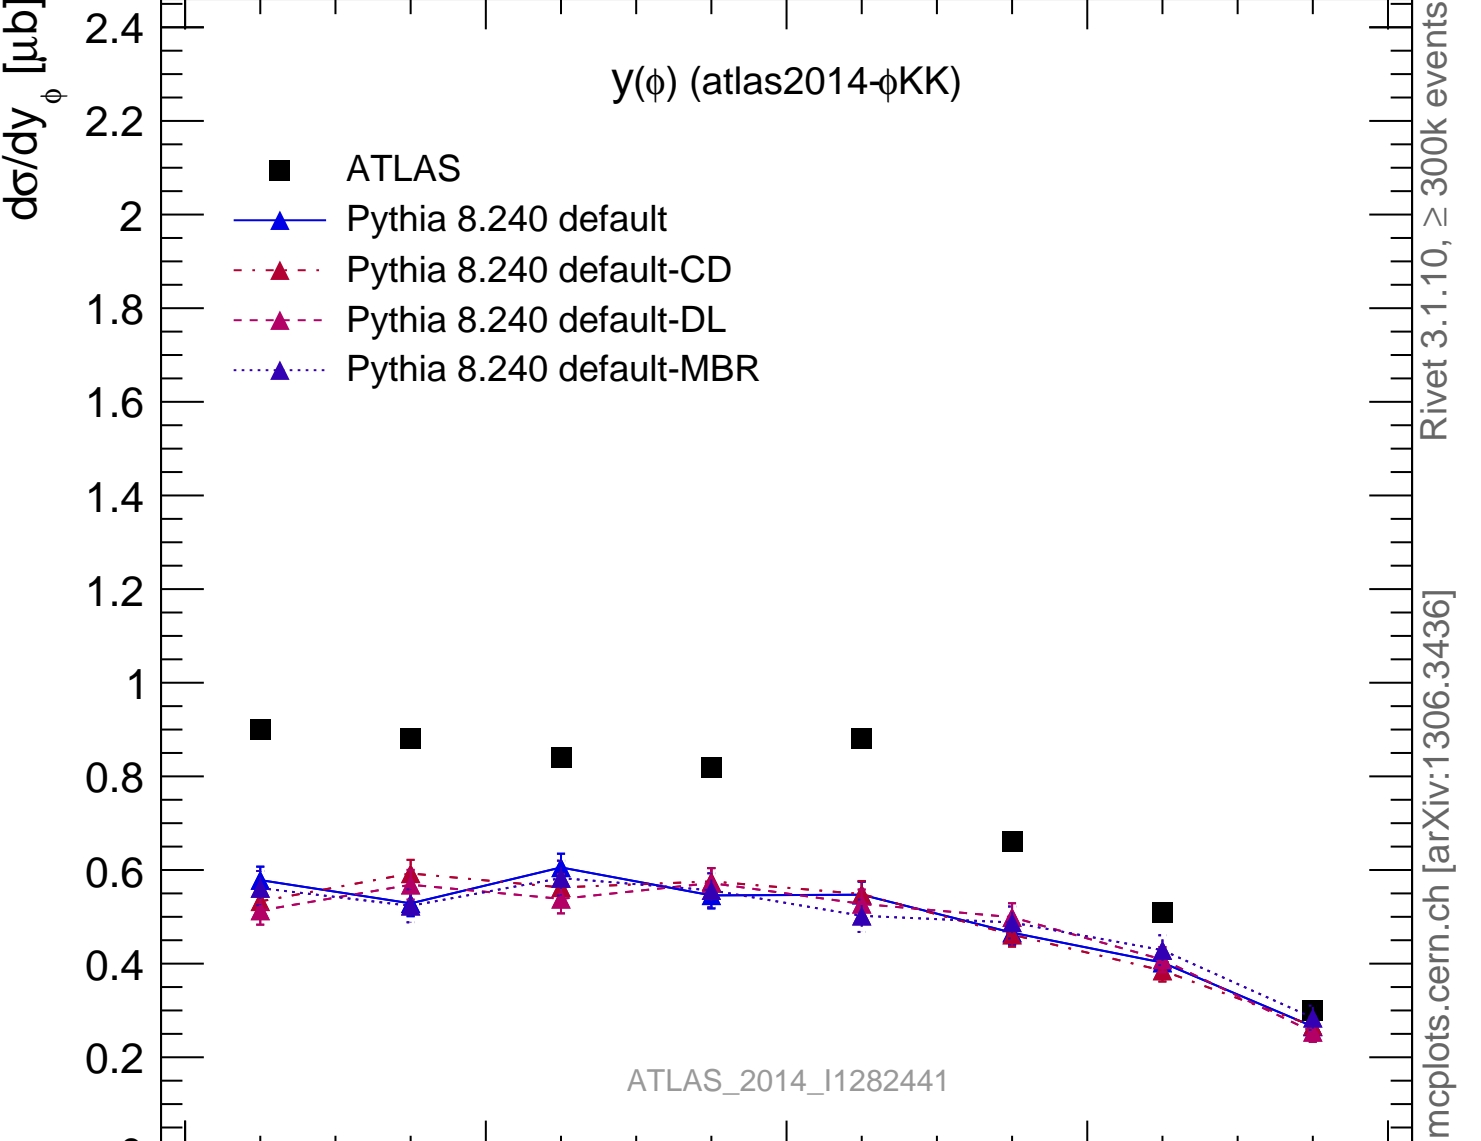

7000 GeV pp

Soft QCD

ATLAS_2014_I1282441

Rivet 3.1.10, $\geq 300k$ events
mcplots.cern.ch [arXiv:1306.3436]