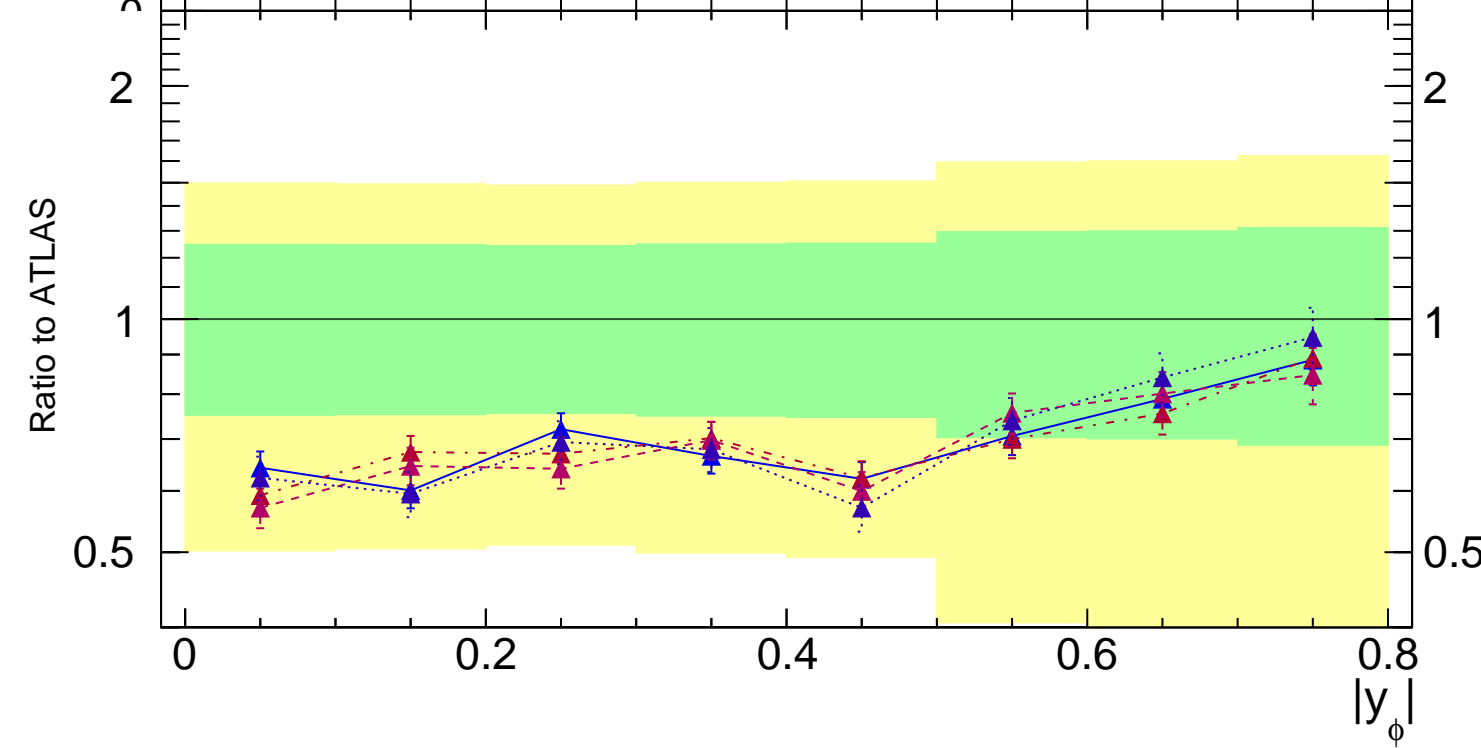

7000 GeV pp

Soft QCD

ATLAS_2014_I1282441

Rivet 3.1.10, $\geq 300k$ events
mcplots.cern.ch [arXiv:1306.3436]