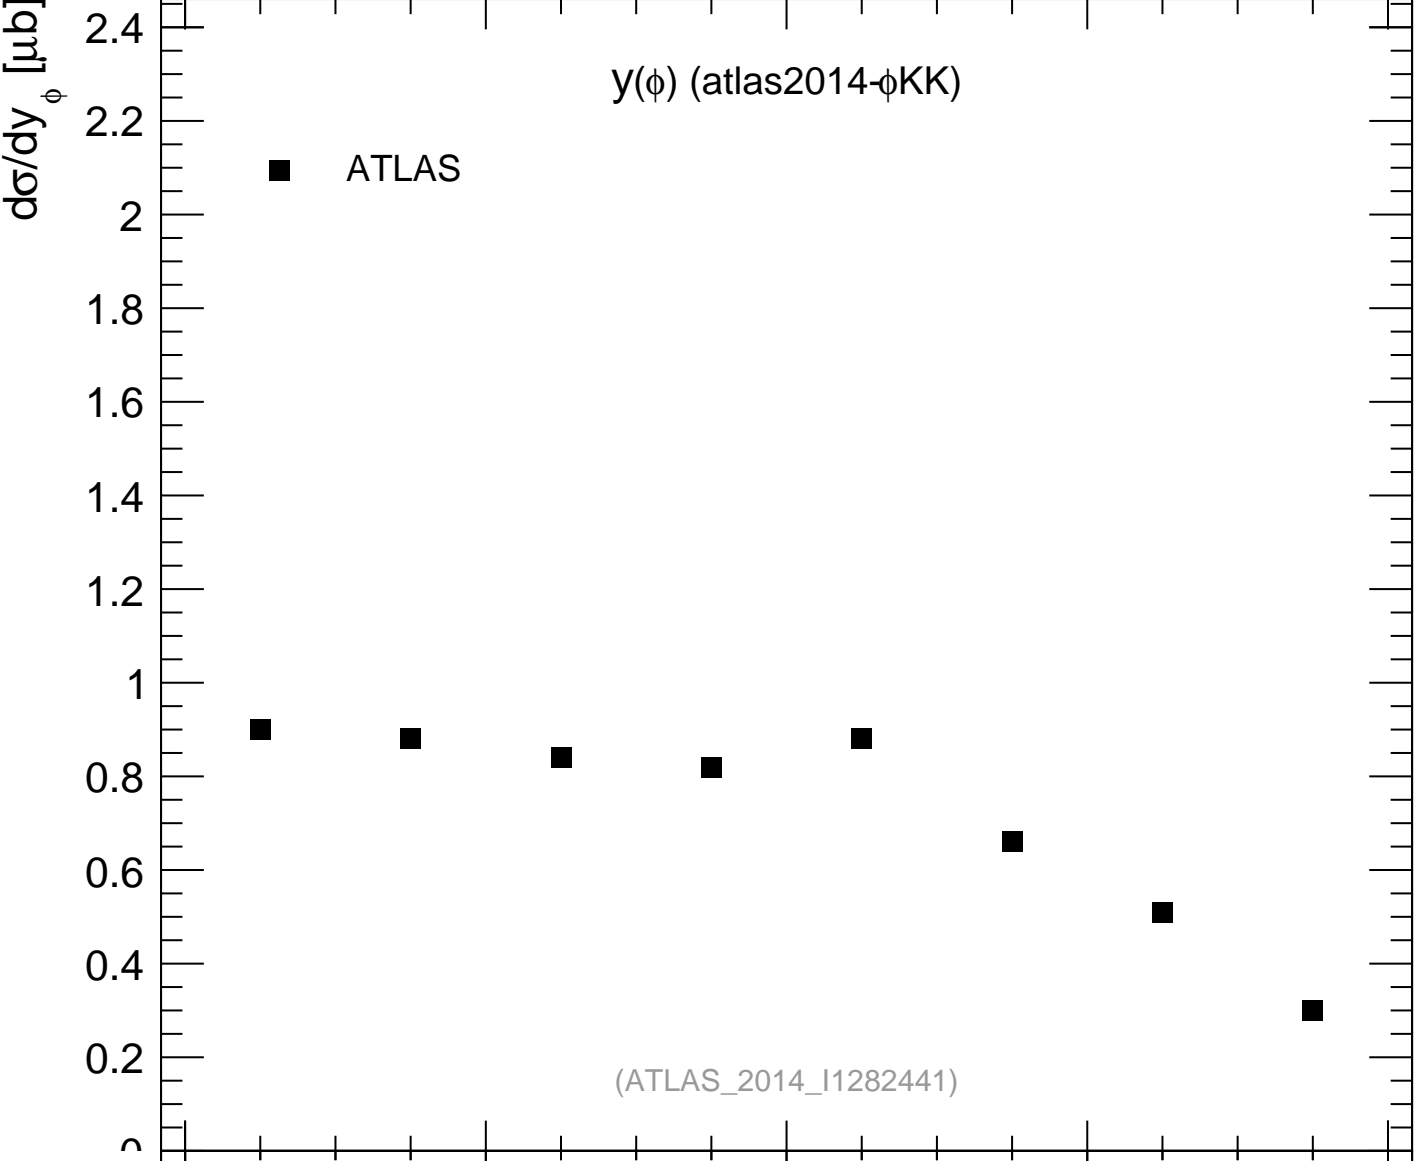

7000 GeV pp

Soft QCD

(ATLAS_2014_I1282441)

mcplots.cern.ch [arXiv:1306.3436]