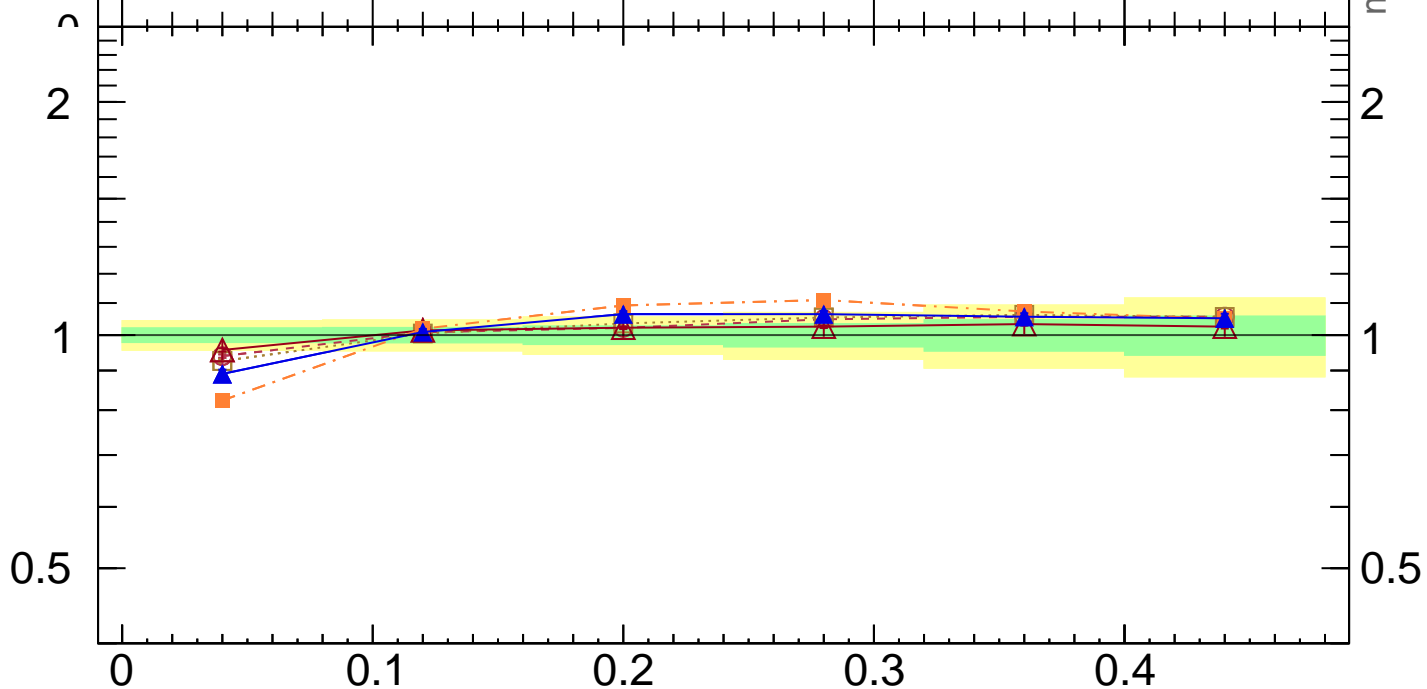

ρ Rivet 3.1.10, $\geq 400k$ events

mcplots.cern.ch [arXiv:1306.3436]

Ratio to CMS

R