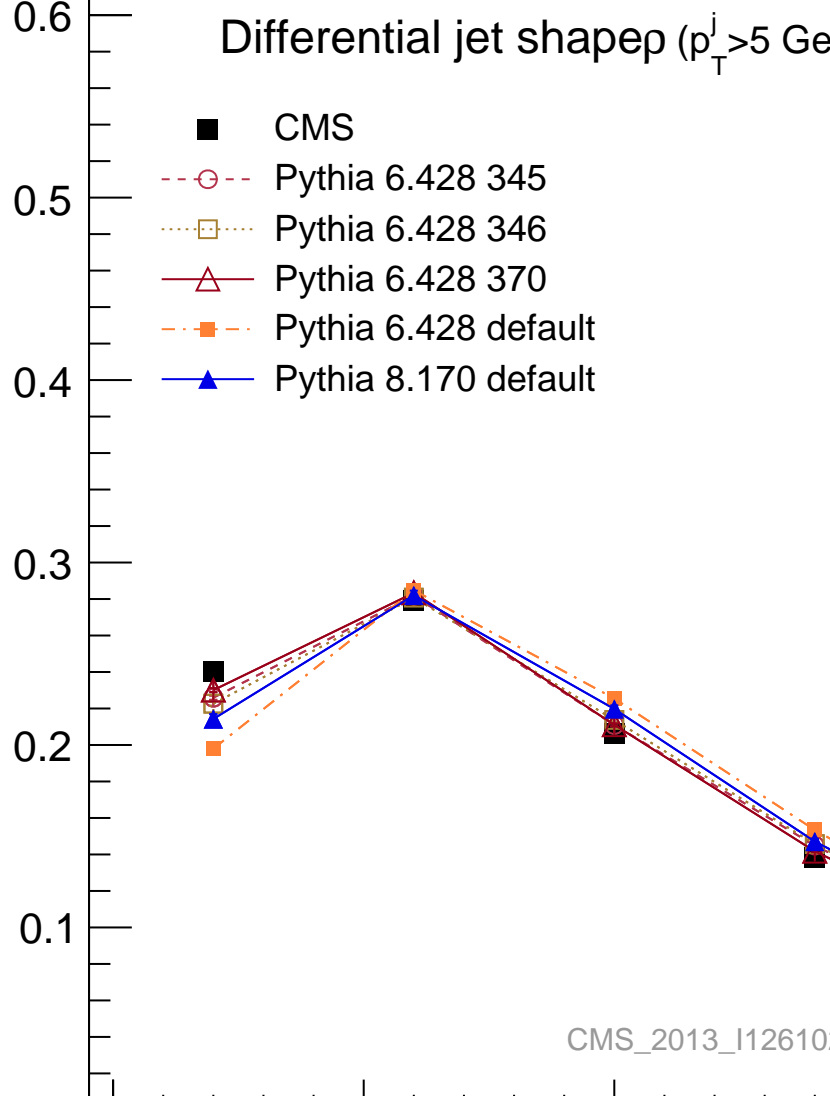

ρ Rivet 3.1.10, $\geq 400k$ events

mcplots.cern.ch [arXiv:1306.3436]

Ratio to CMS

R