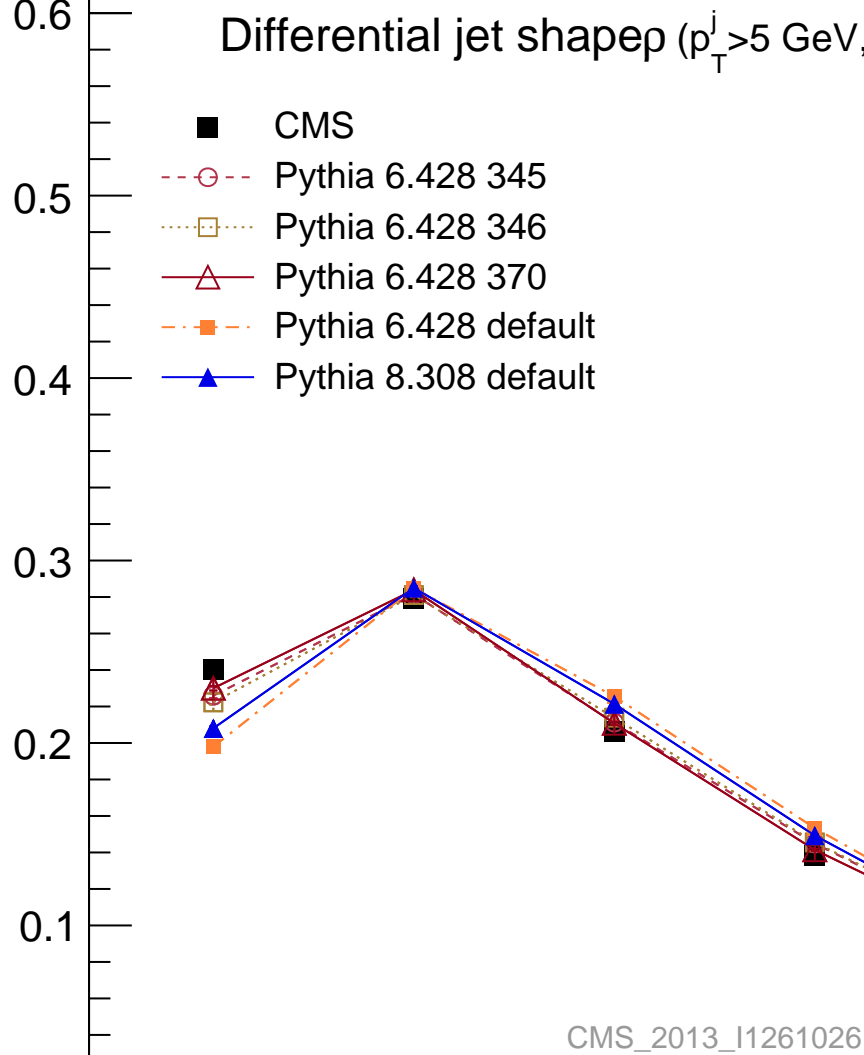

ρ Rivet 3.1.10, ≥ 1.6 M events

mcplots.cern.ch [arXiv:1306.3436]

CMS_2013_I1261026