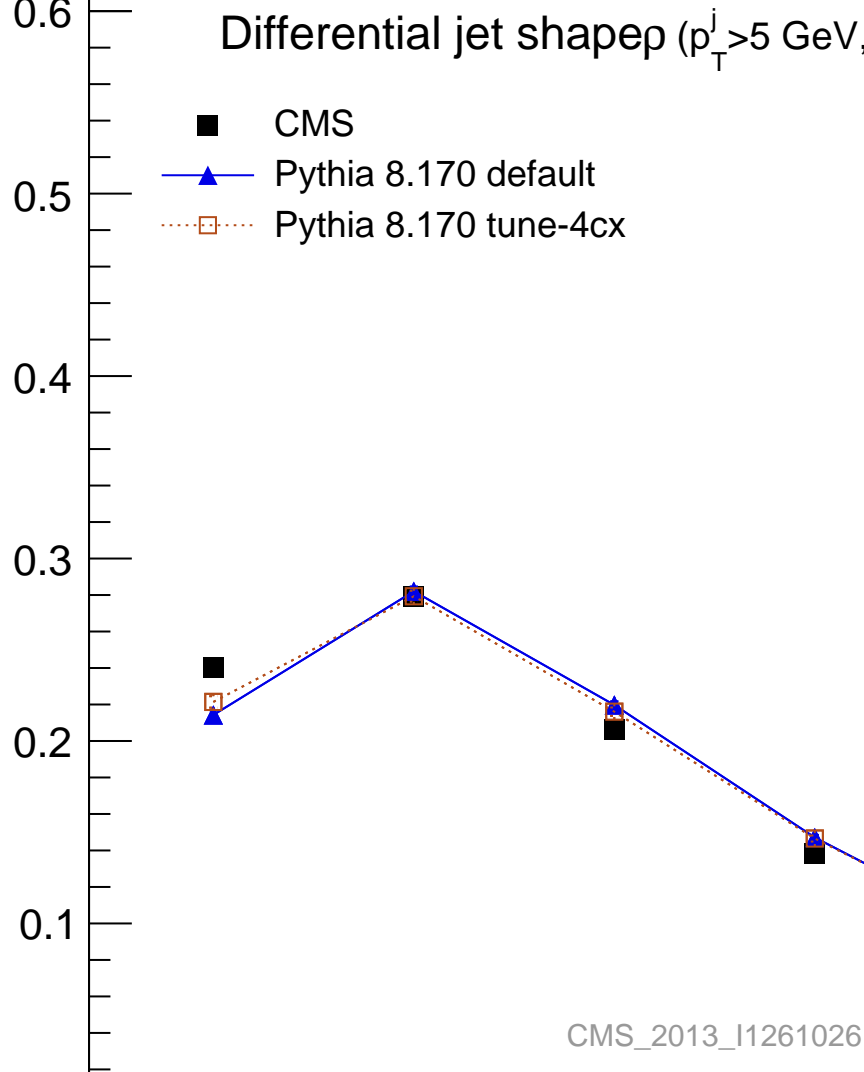

7000 GeV pp

Soft QCD

 $\rho$ Rivet 3.1.10,  $\geq 300k$  events

mcplots.cern.ch [arXiv:1306.3436]