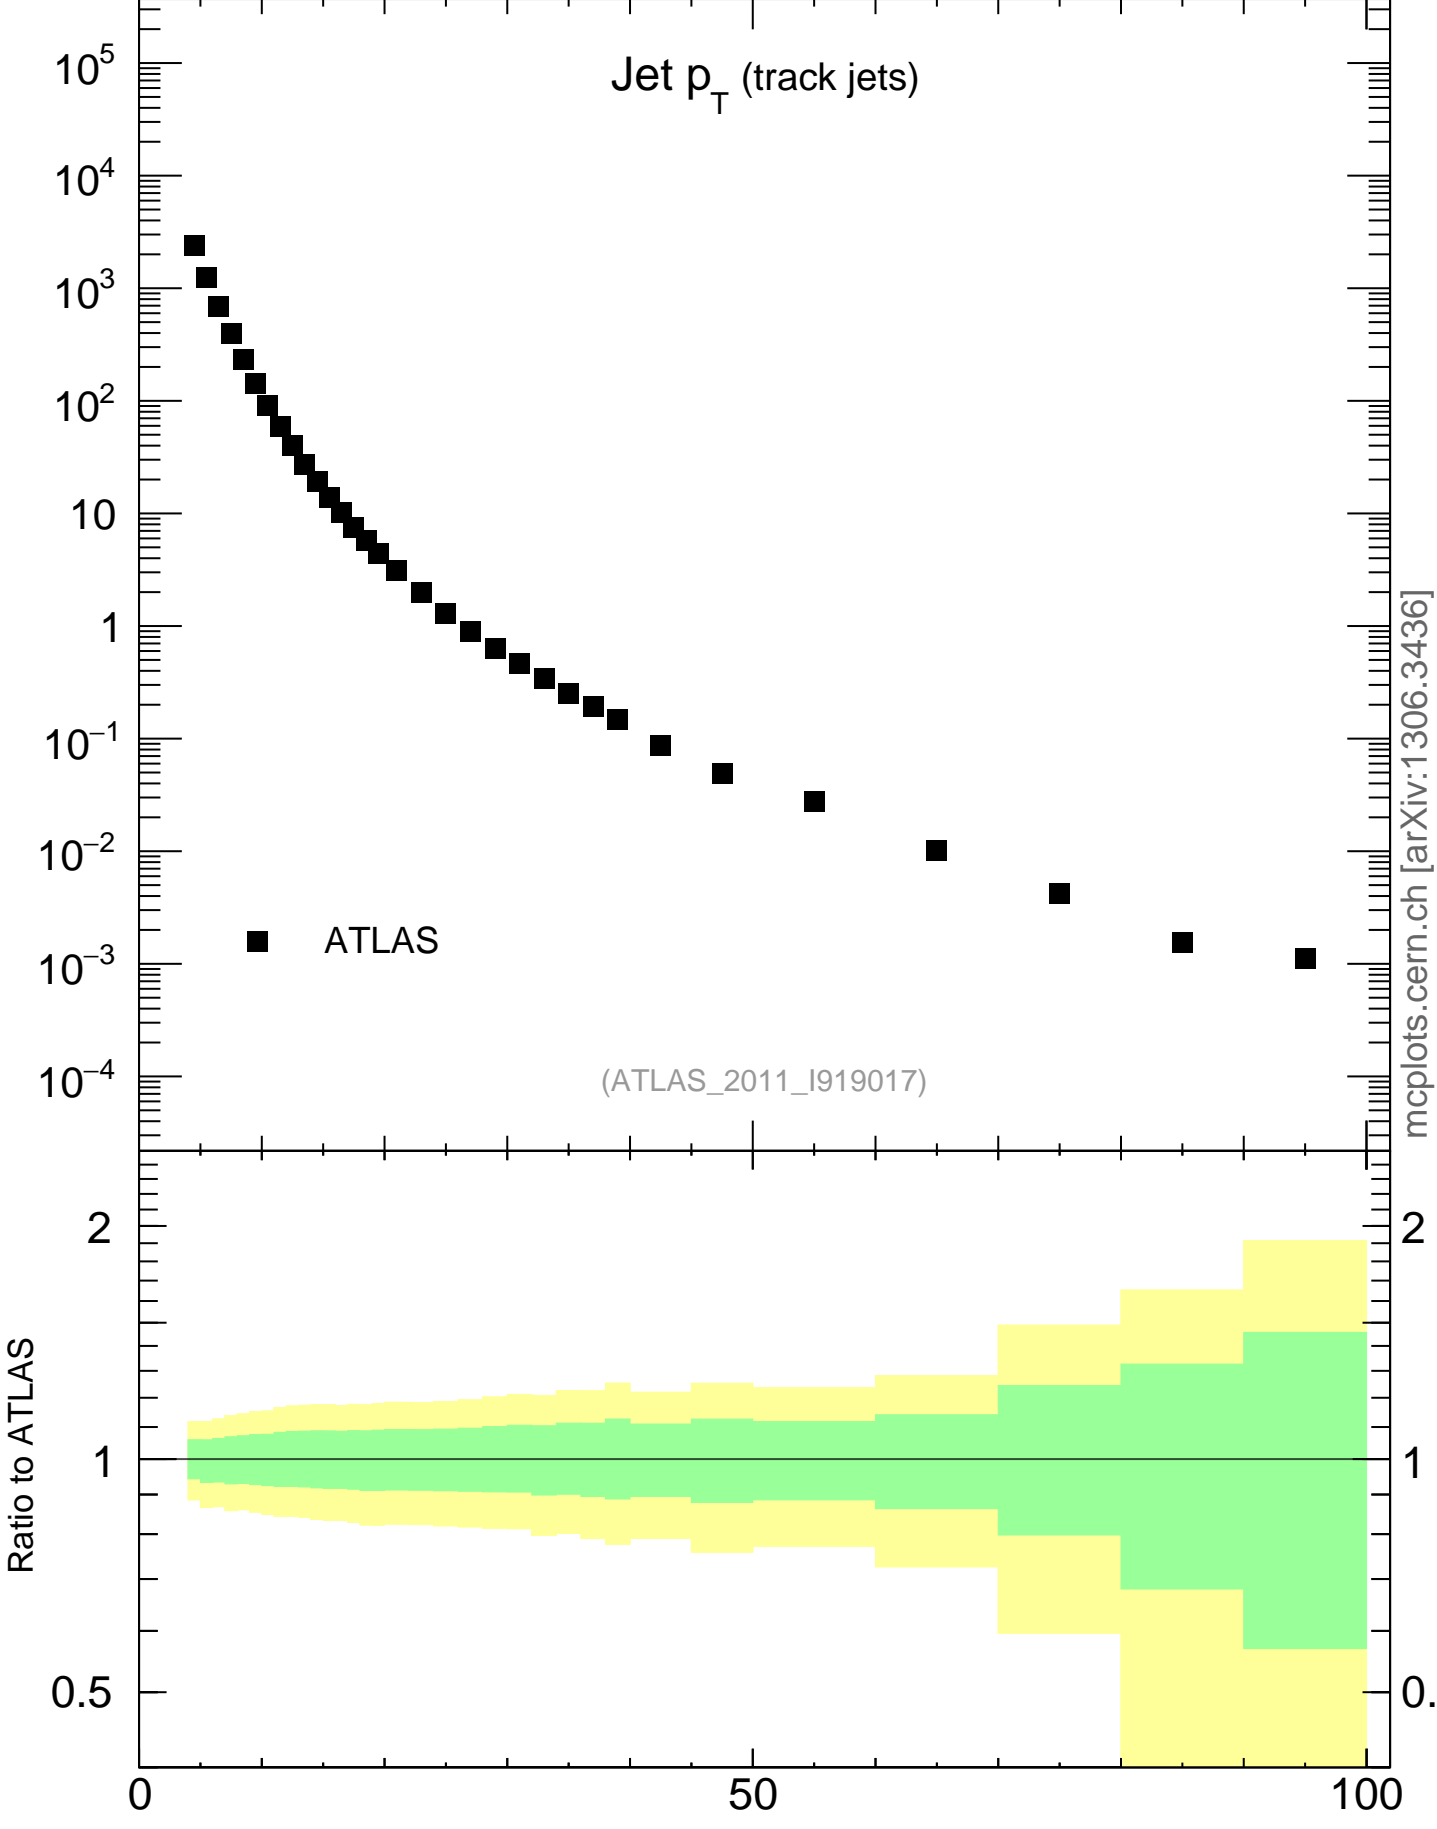

7000 GeV pp

Soft QCD

Jet p_T (track jets)

mcplots.cern.ch [arXiv:1306.3436]