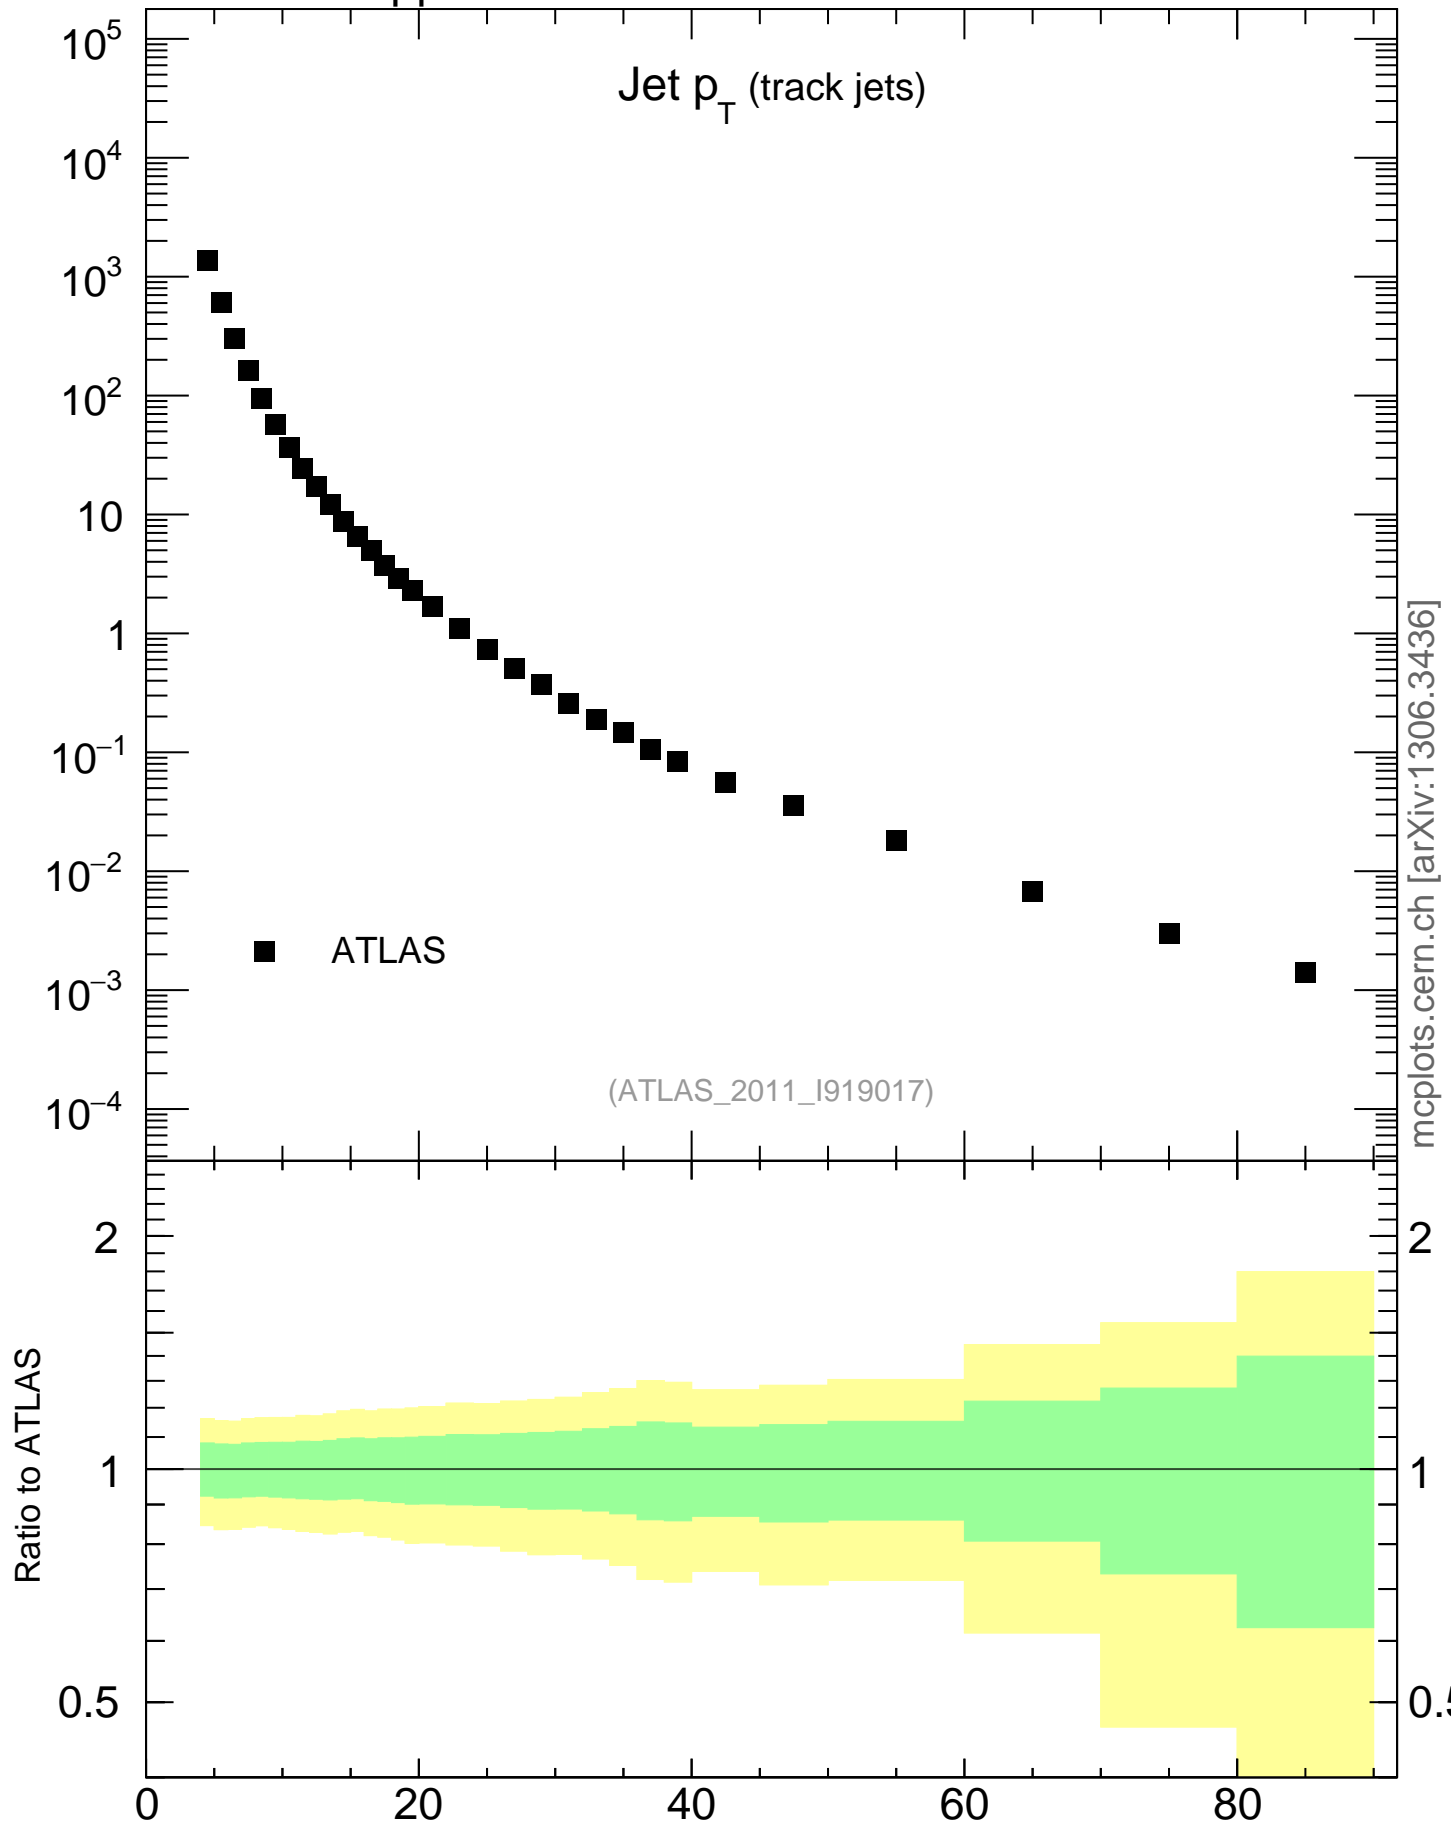

7000 GeV pp

Soft QCD

Jet p_T (track jets)

mcplots.cern.ch [arXiv:1306.3436]